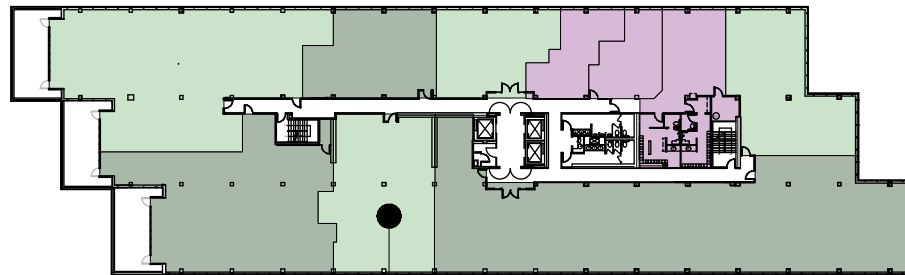

# The Terraces

2300 Contra Costa Blvd.  
Pleasant Hill, CA

**SECOND FLOOR PLAN**

**SUITE 260**  
2,723 RSF