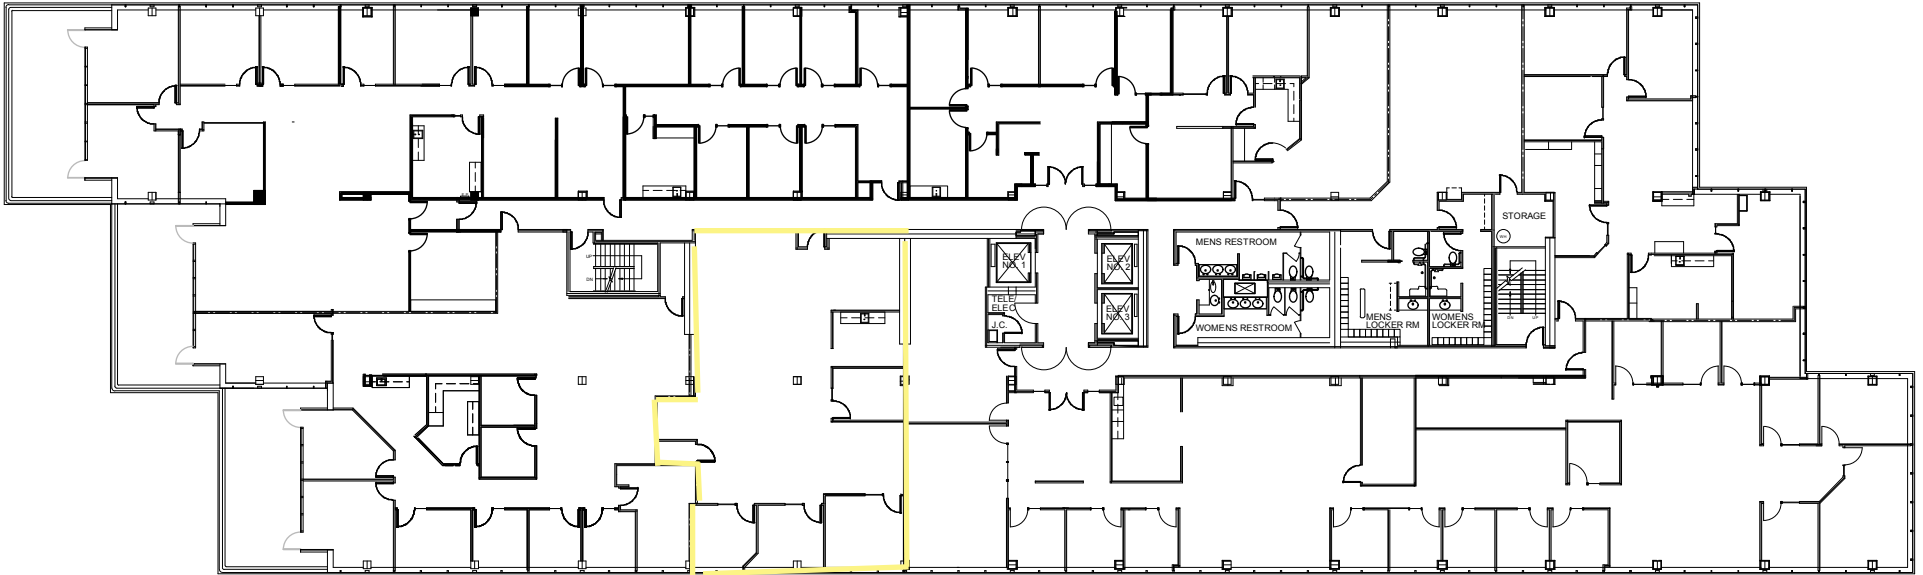

# The Terraces

2300 Contra Costa Blvd.  
Pleasant Hill, CA

**SECOND FLOOR PLAN**

**SUITE 260**  
2,723 RSF