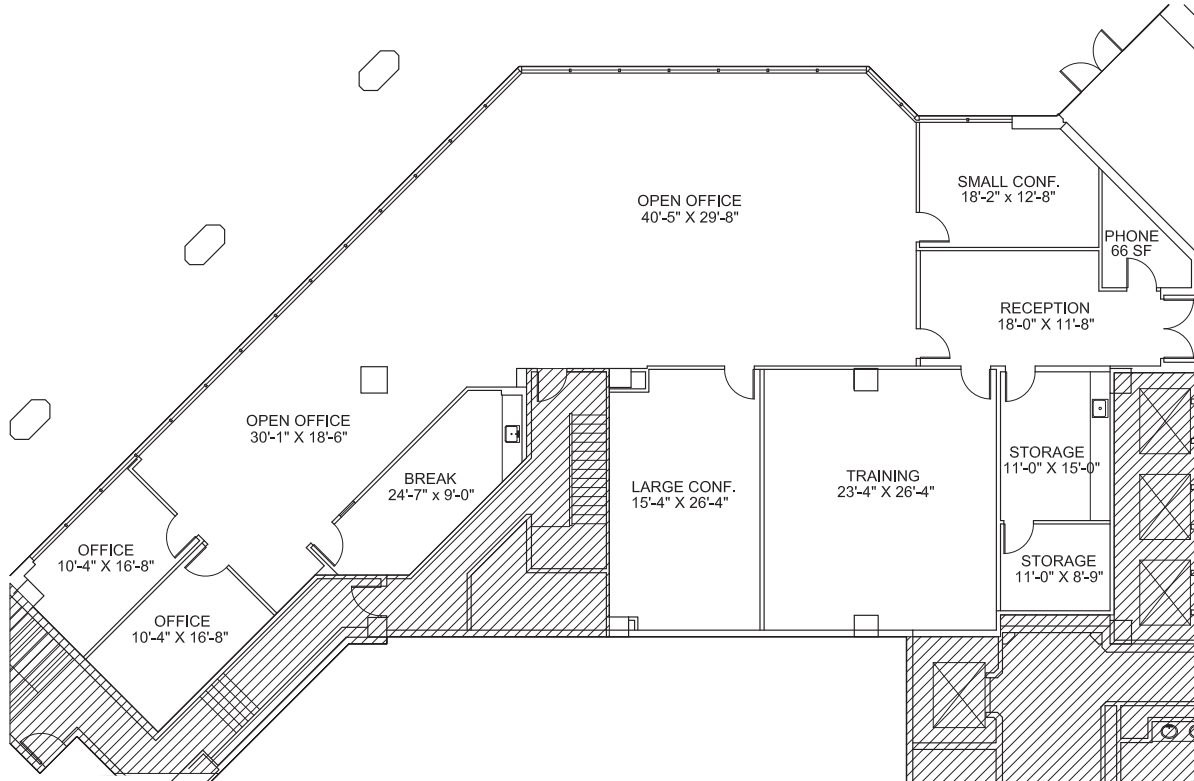

WATERFORD PLAZA

7650 W COURTNEY CAMPBELL CAUSEWAY - TAMPA, FL 33607

Partial 1st Floor: Suite 100

5,568 RSF

Contact

LARA SIEDER

First Vice President

T +1 727 871 2145