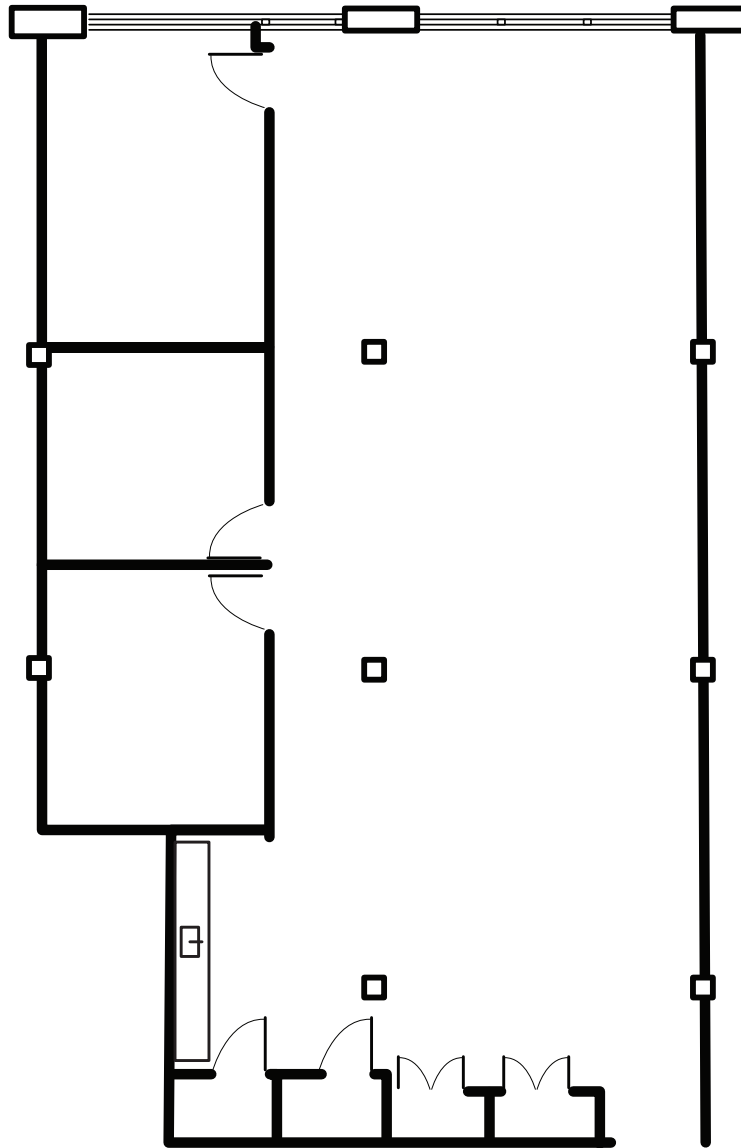

# 55 Washington Street

Space to Work

Suite 724

Total Square Footage: 2,625 RSF