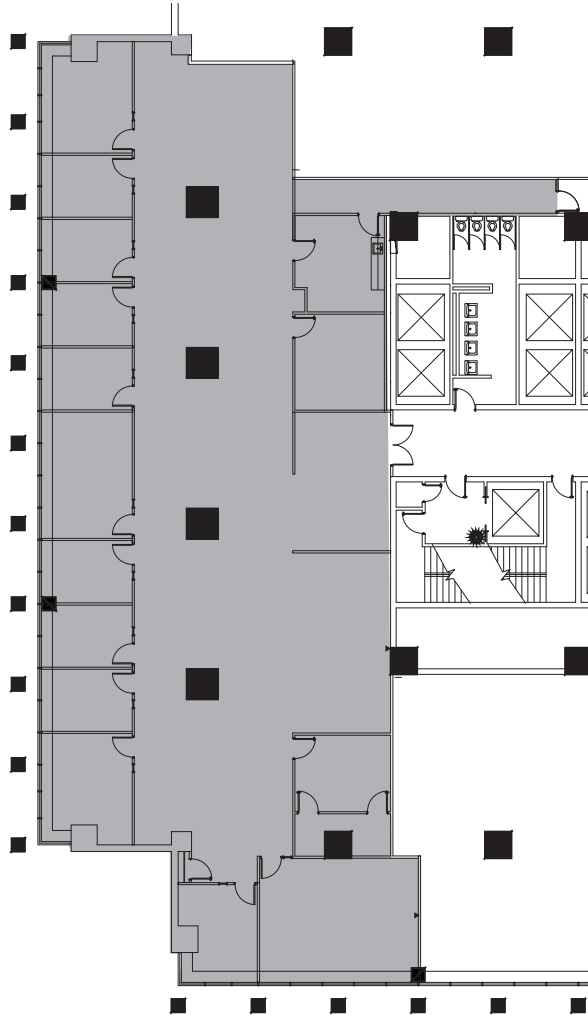

2ND FLOOR - 9,190 SQ. FT.

VIEW SPACE ON VTS

Pearl River | NY

WWW.BLUEHILLPLAZA.COM

 SCALE: N.T.S.

JAMES B. TULLY
Executive Vice President
+1 201 712 5804
james.tully@cbre.com

JON MEISEL
Senior Vice President
+1 732 509 2843
jon.meisel@cbre.com