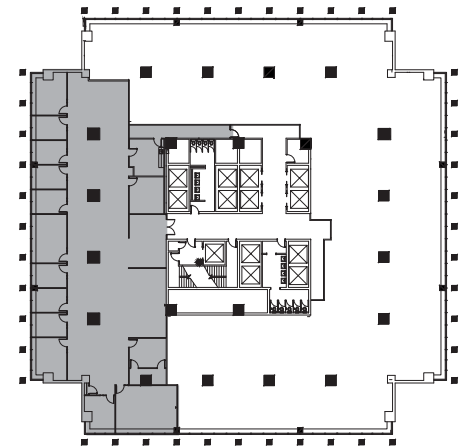

2ND FLOOR - 9,190 SQ. FT.

VIEW SPACE ON VTS

Pearl River | NY

WWW.BLUEHILLPLAZA.COM

 SCALE: N.T.S.

JAMES B. TULLY
Executive Vice President
+1 201 712 5804
james.tully@cbre.com

JON MEISEL
Senior Vice President
+1 732 509 2843
jon.meisel@cbre.com