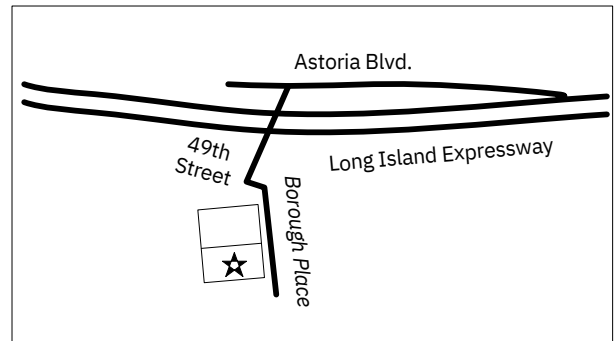

JM.DK Properties Inc. 25-66 Borough Place

Woodside 7650 sq.ft.

- 7650 sq.ft.
- 3% office
- 400 amp electric service
- gas heat
- 16' under concrete plank roof
- drive-in loading
- not sprinklered
- warehouse lighting
-