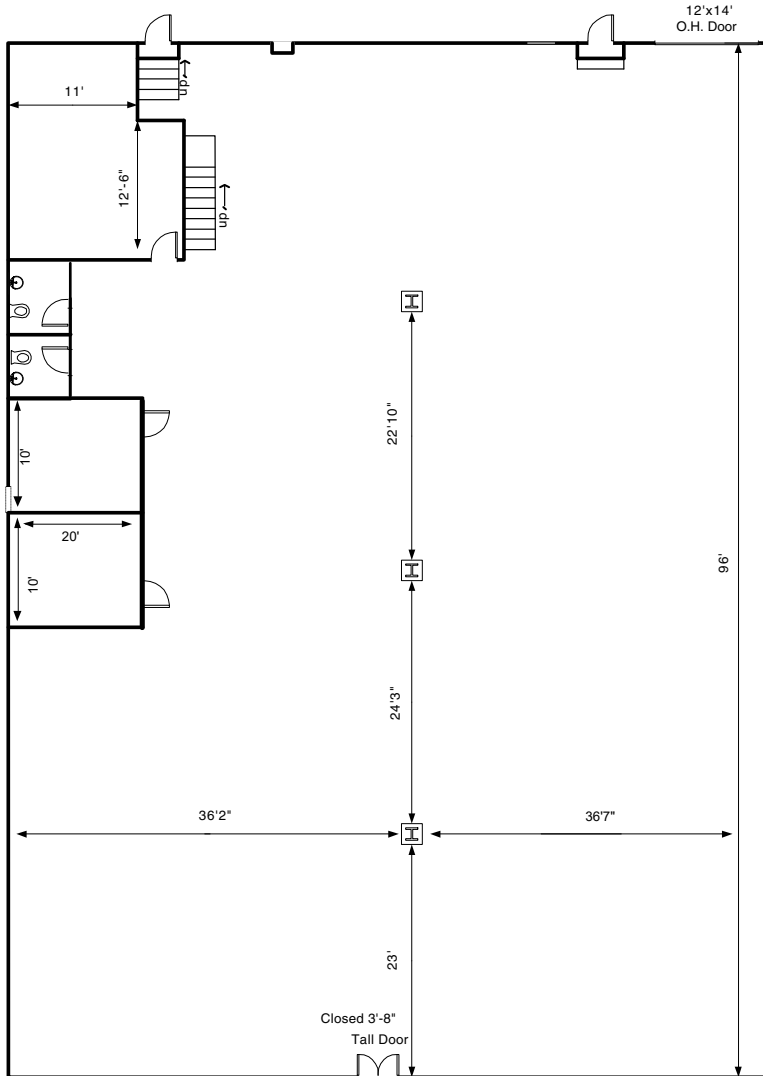

JM.DK Properties Inc. 25-66 Borough Place

Woodside 7650 sq.ft.

- 7650 sq.ft.
- 3% office
- 400 amp electric service
- gas heat
- 16' under concrete plank roof
- drive-in loading
- not sprinklered
- warehouse lighting
-