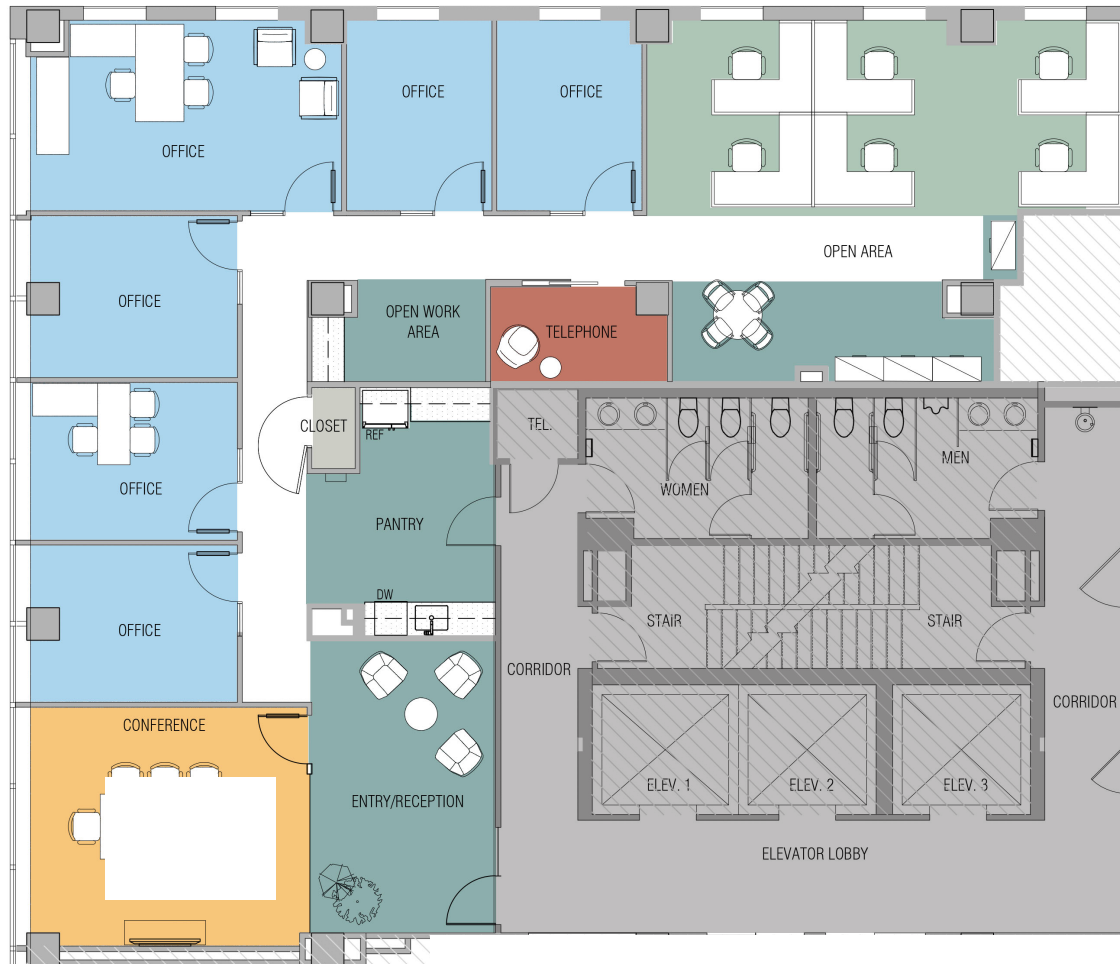

# 1101

14TH STREET NW  
WASHINGTON, DC

8th Floor | Spec Suite 800  
3,175 SF

**SCAN**  
For Property  
Details

14th Street

L Street

Knowledge  
Perseverance  
Integrity

**Cambridge**  
Property Group LLC