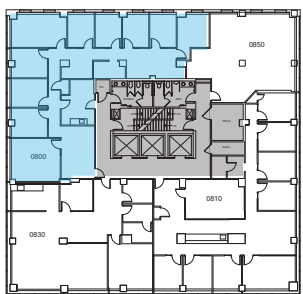

# 1101

14TH STREET NW  
WASHINGTON, DC

8th Floor | Spec Suite 800  
3,175 SF

**SCAN**  
For Property  
Details

14th Street

L Street

Knowledge  
Perseverance  
Integrity

**Cambridge**  
Property Group LLC