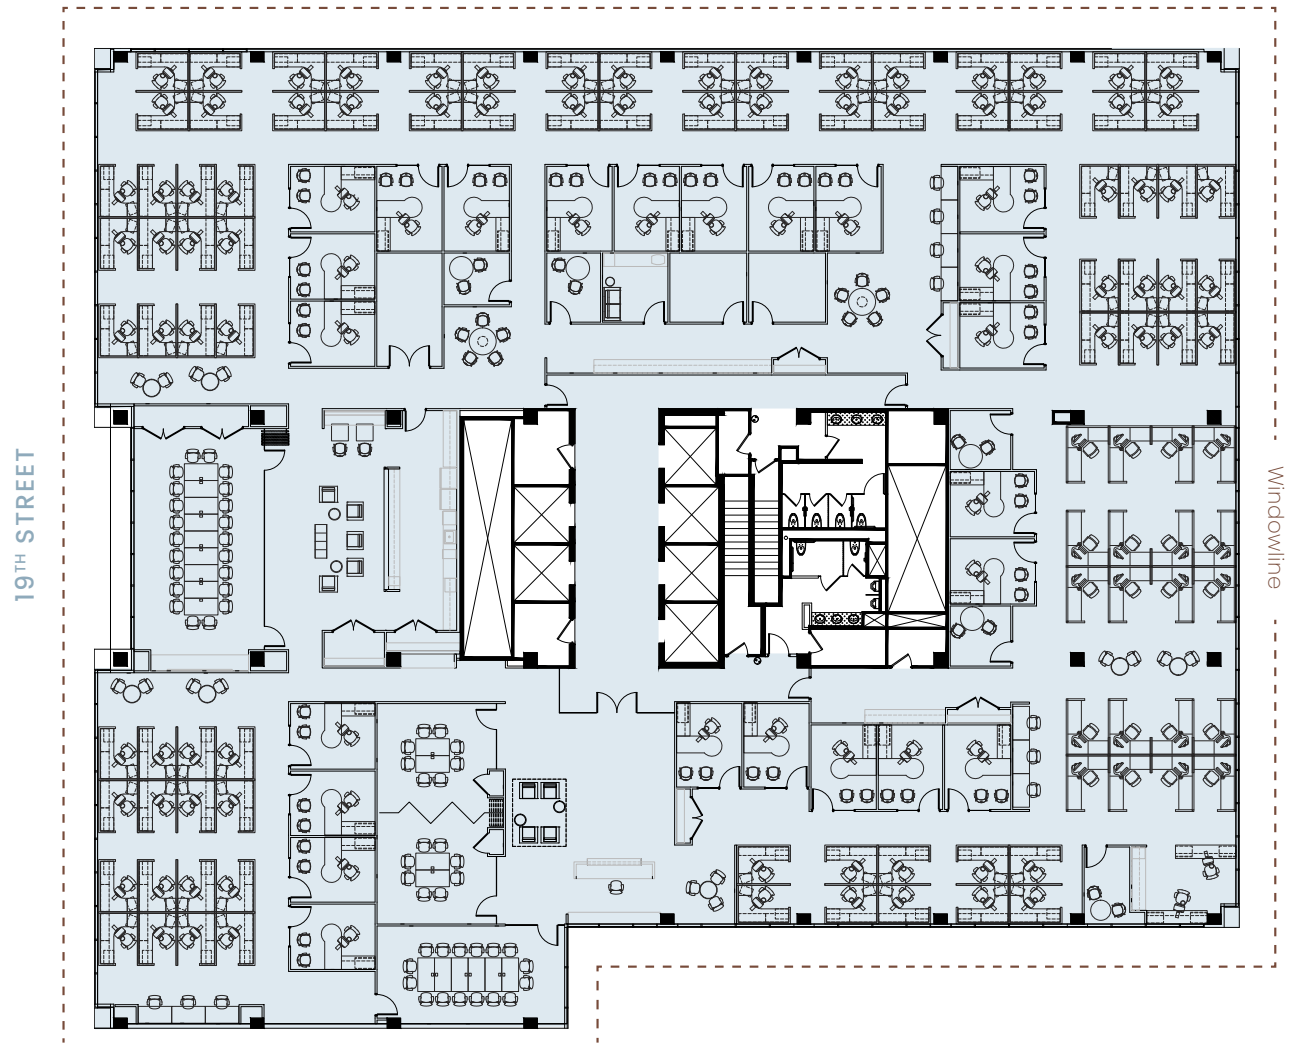

Suite 700

23,493 RSF (AS-BUILT)

19TH STREET

3.75 sides of window line

MATT PACINELLI

202.595.1498

JOHN KLINKE

202.595.1446