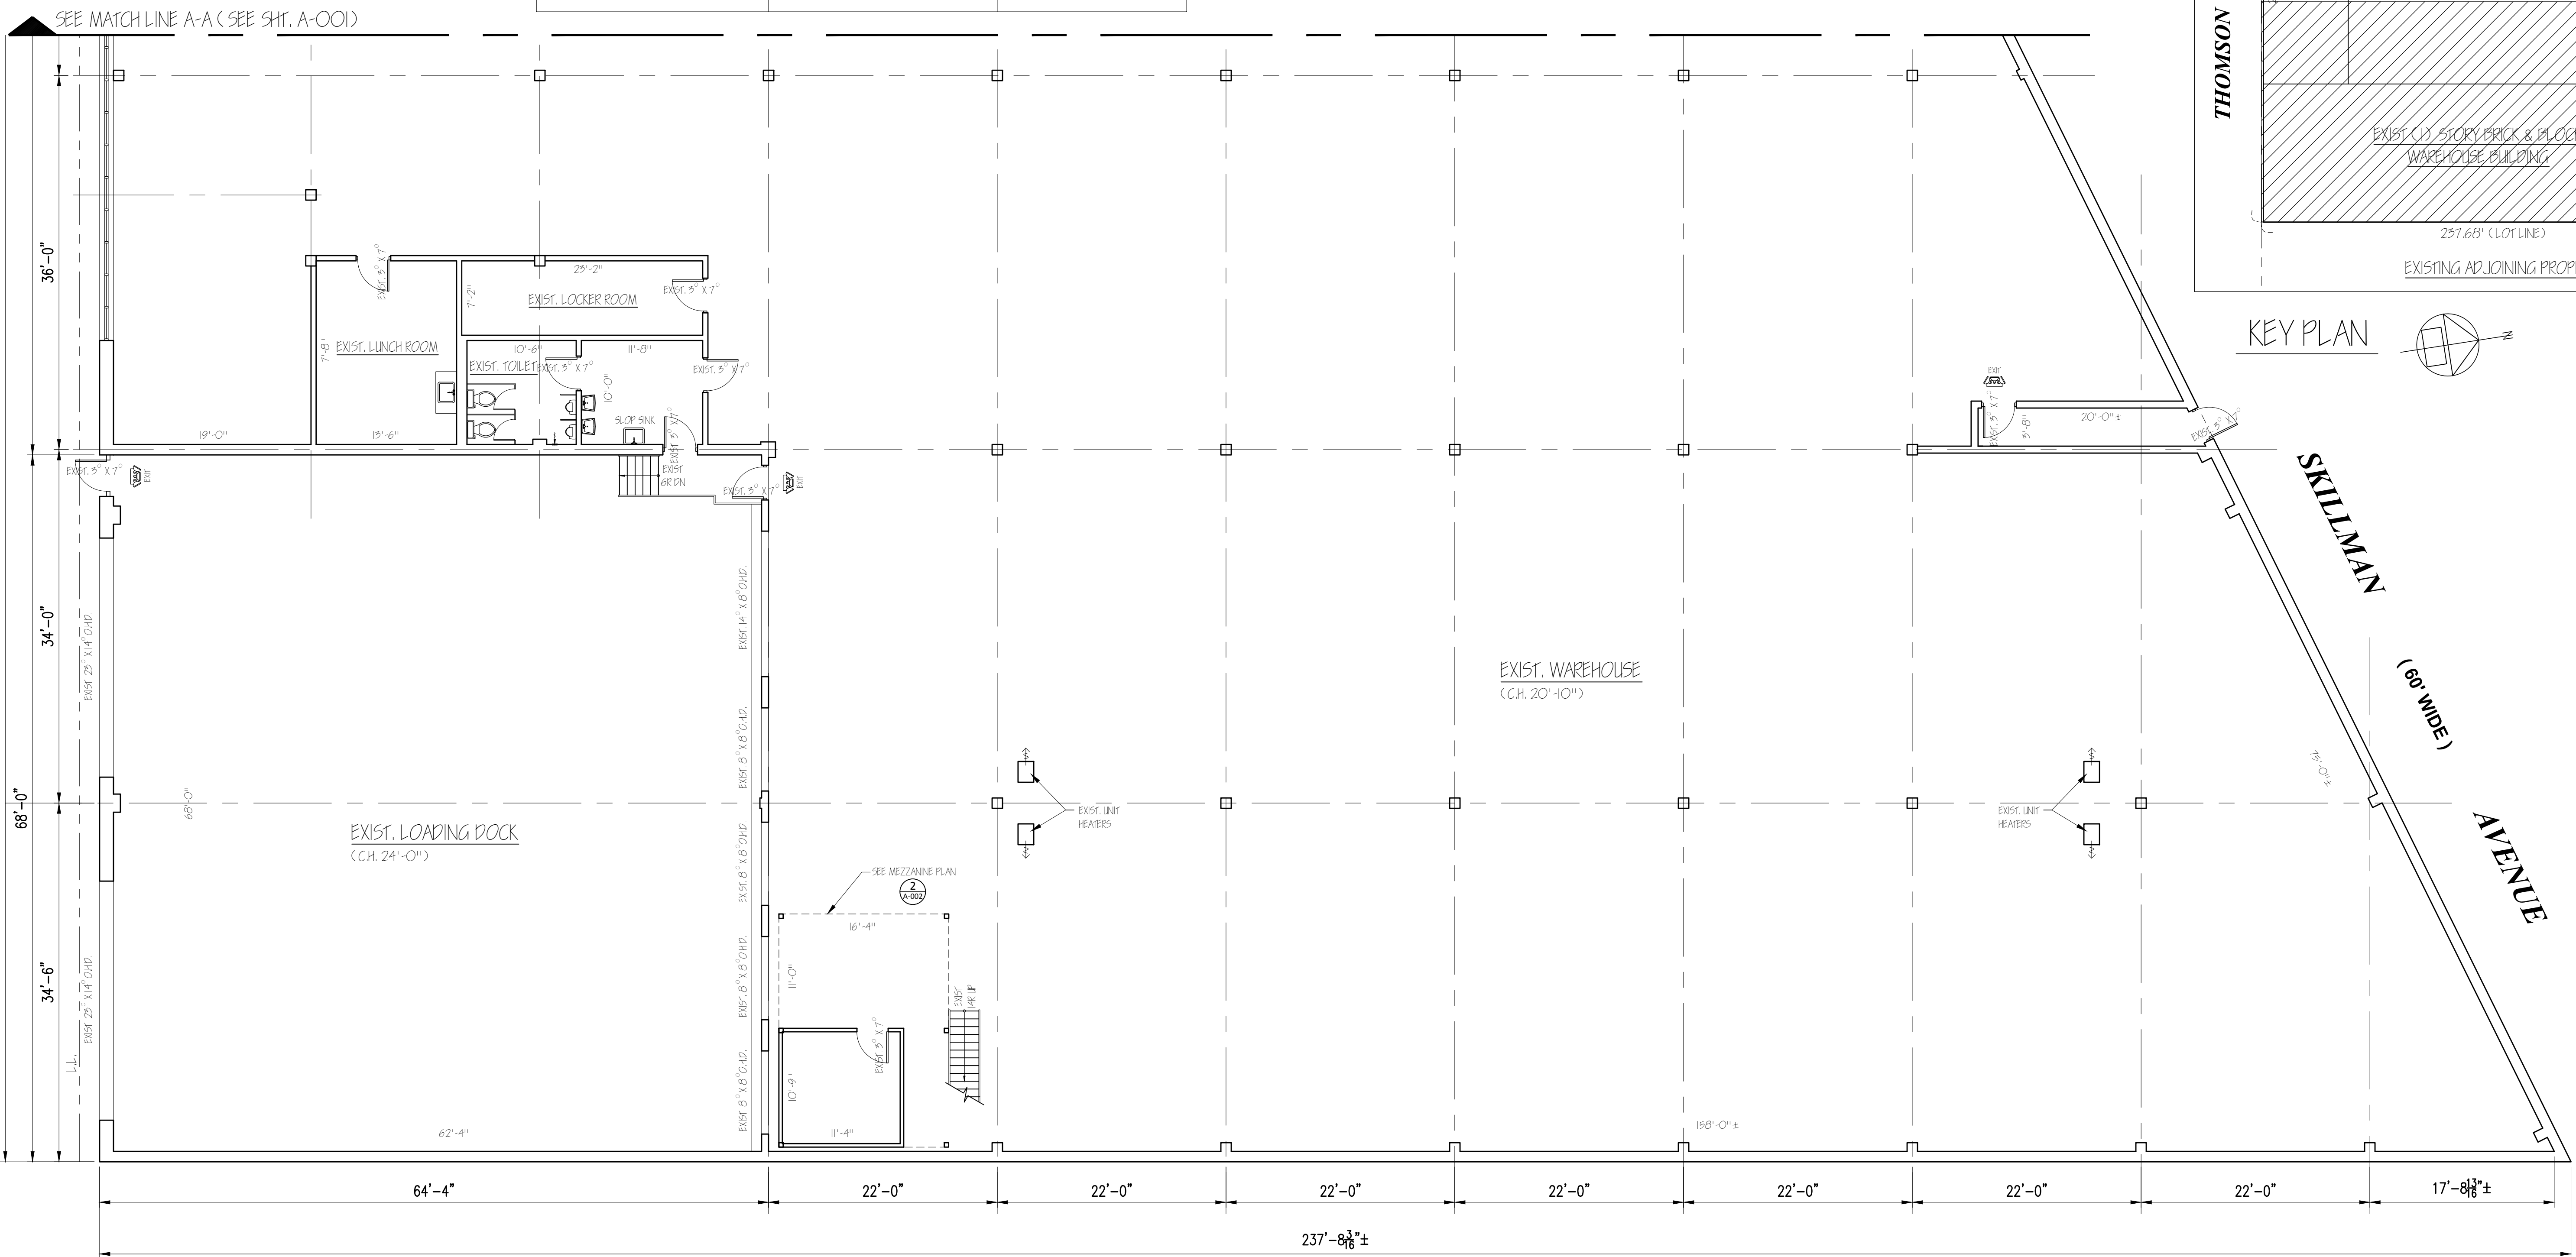

**2** EXIST. MEZANNINE PLAN  
**A-002** SCALE 1/8" = 1'-0"  

KEY PLAN  

**1** EXIST. PART 1ST FLOOR AS-BUILT PLAN  
**A-002** SCALE 1/8" = 1'-0"  
