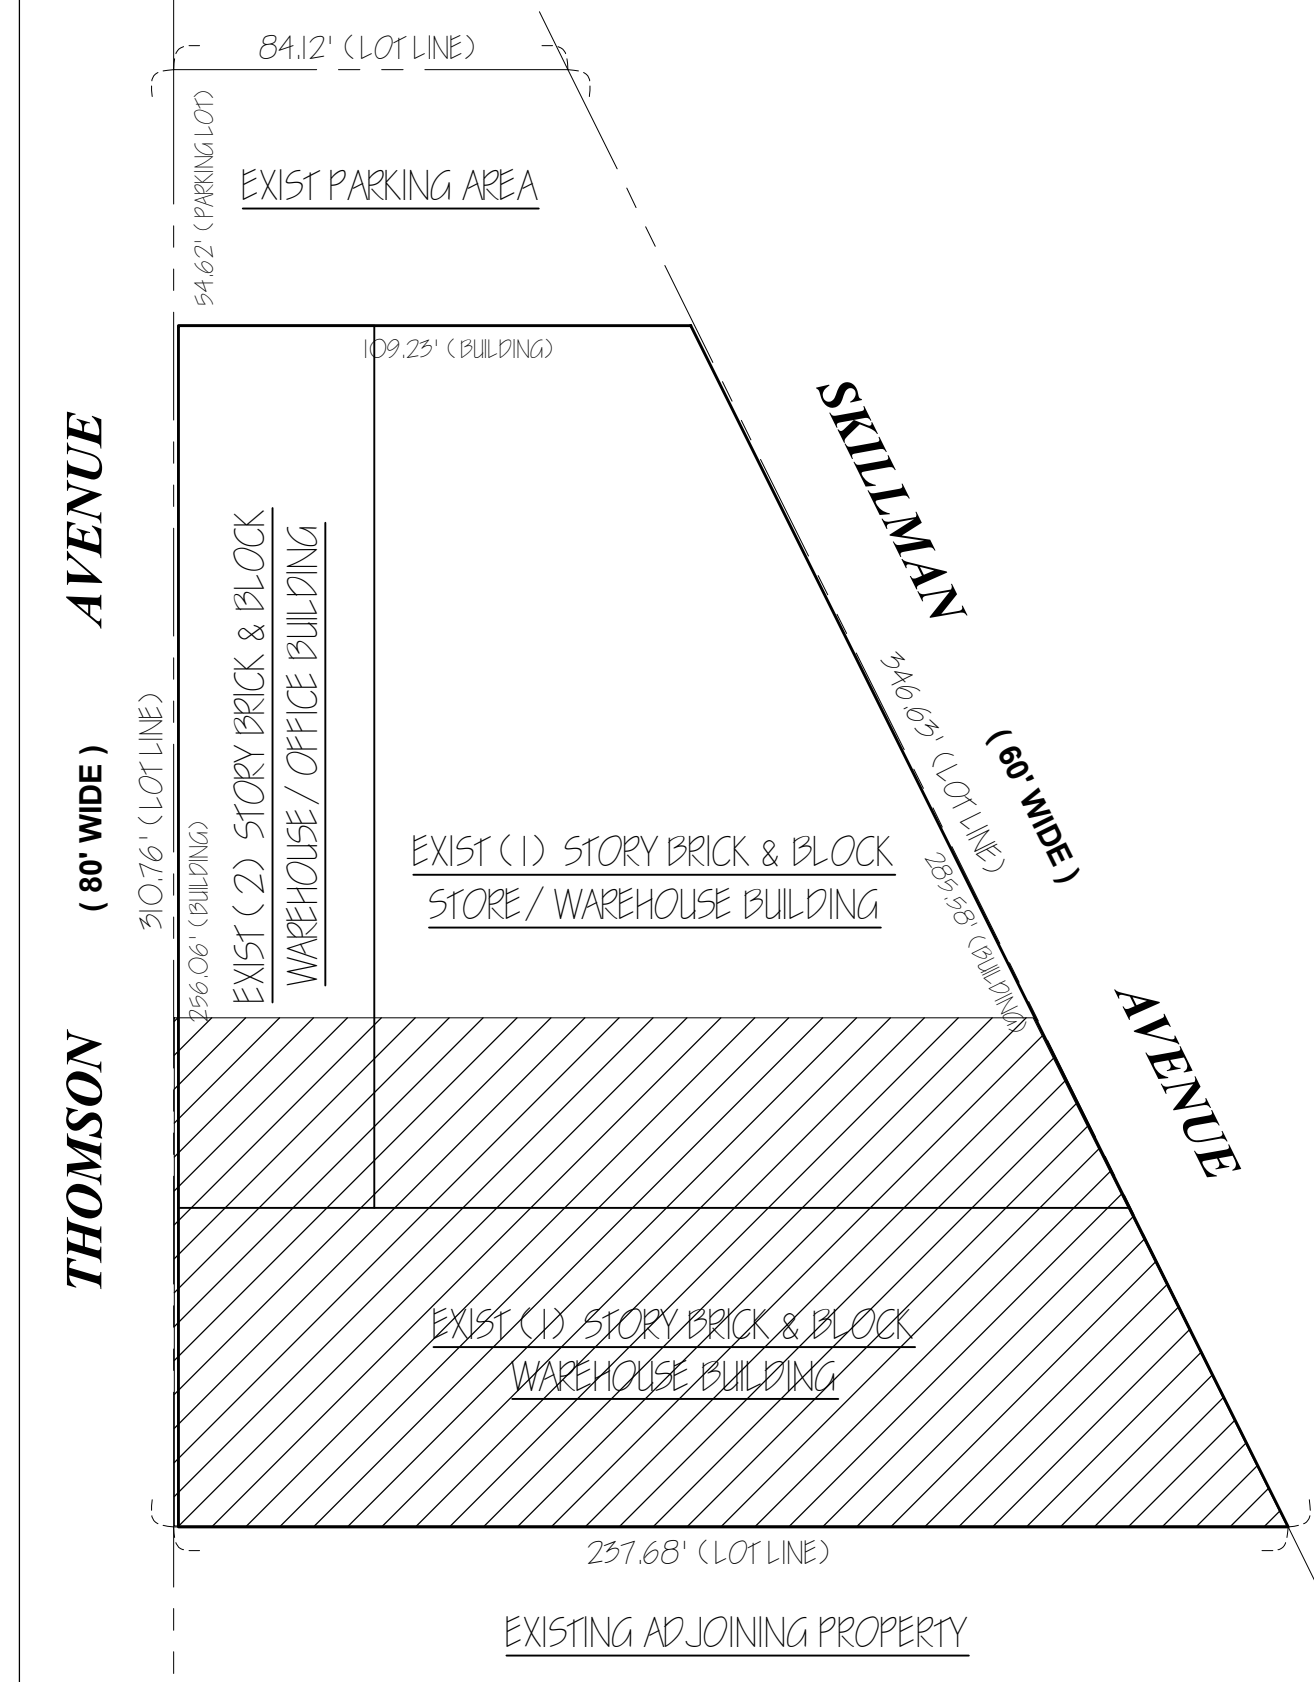

**2** EXIST. MEZANNINE PLAN  
**A-002** SCALE 1/8" = 1'-0"  

KEY PLAN  

**1** EXIST. PART 1ST FLOOR AS-BUILT PLAN  
**A-002** SCALE 1/8" = 1'-0"  
