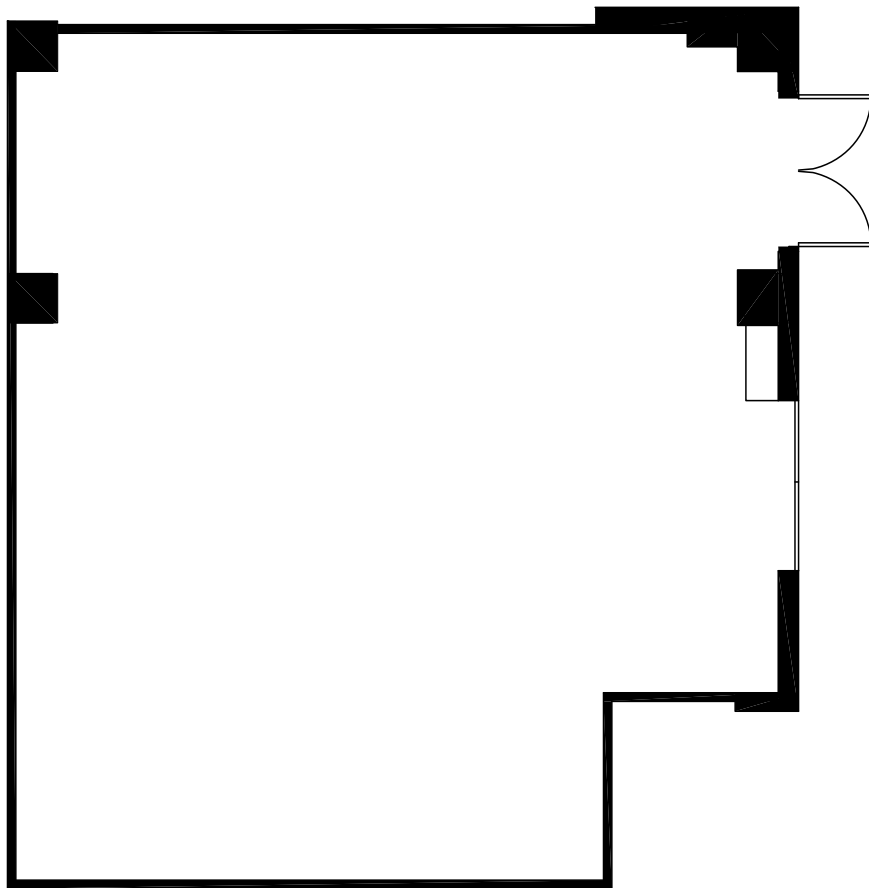

SUITE 100A
±1,434 RSF

CALIFORNIA PLAZA

PLEASE CONTACT THE LEASING BROKERS FOR MORE INFORMATION

360° **CLICK HERE FOR VIRTUAL TOUR**

NEWMARK

PCCP

ALIGN
REAL ESTATE

BRECK LUTZ
925.974.0109
blutz@ngkf.com