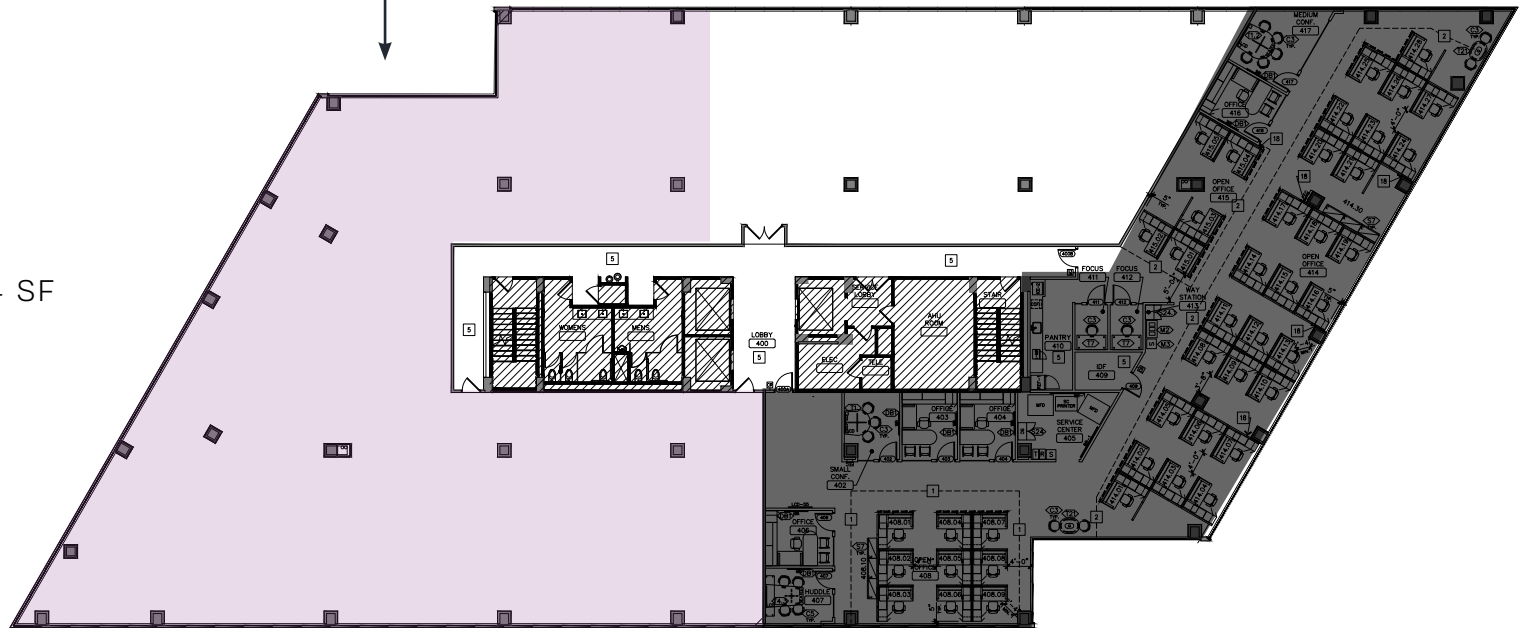

Suite 410

4th Floor

Suite 410 - 10,654 SF
(Shell Space)

BERNIE MCKEEVER, SR
703.749.9483
bernie.mckeever@transwestern.com

BERNIE MCKEEVER, JR
703.749.9462
bernard.mckeever@transwestern.com

Bailard