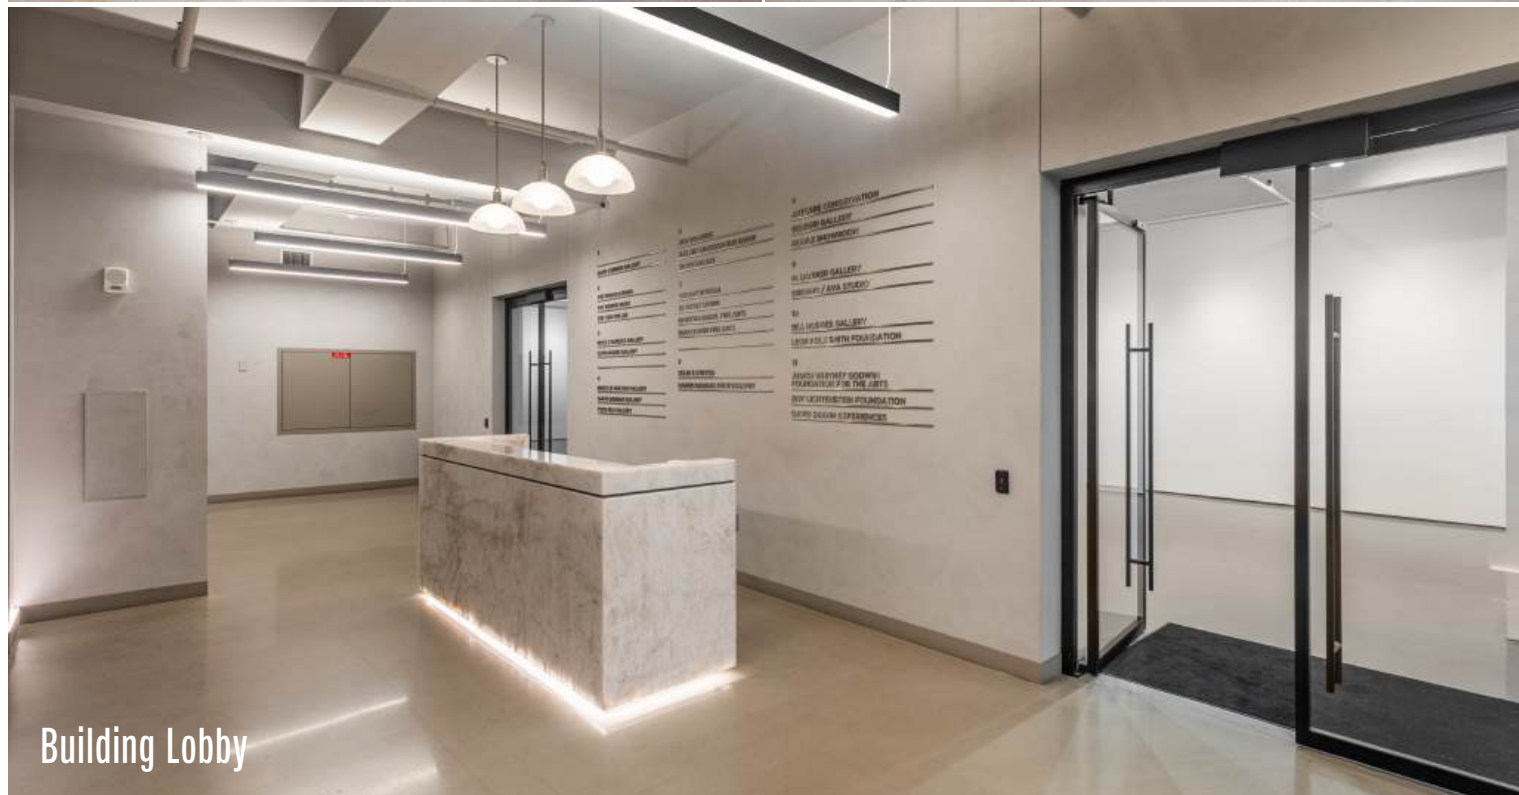

## MAIN FEATURES

- Turnkey gallery space in the heart of West Chelsea
- Brand new glass storefront
- New lighting with lightlab
- New HVAC
- New concrete flooring 12-15 foot ceiling heights
- Rare usable lower level for 1W (legal space and insurable) with massive freight elevator access
- Unique building amenities specifically designed for ancillary gallery uses such as viewing rooms with massive freight access, shipping crate storage, The Curator Lab (2nd FL)+ private tenant lounge
- Located on great block with strong gallery neighbors including Jack Shainman, David Kordansky, Kurimanzutto, and David Zwirner

Tenant Lounge

Tenant Lounge

Building Lobby

**1W**  
**Ground  
Floor**

**1E**

Ground Floor | 3,101 SF