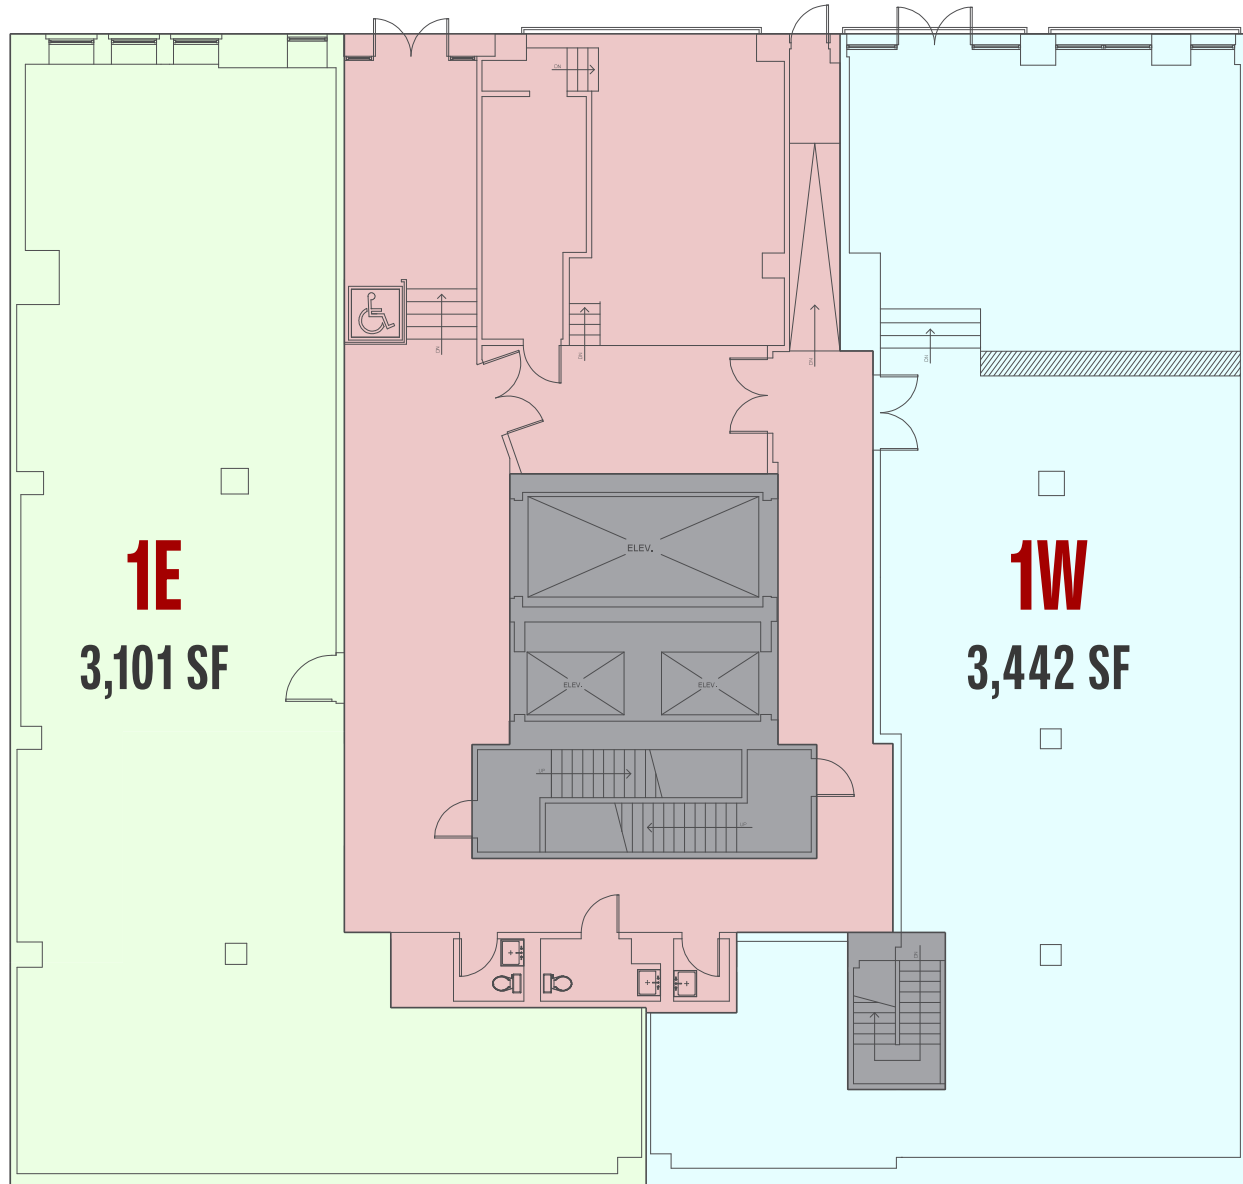

**TURNKEY  
GALLERY SPACE**  
IN THE HEART OF WEST CHELSEA

**1W**

Ground Floor | 3,442 SF

Lower Level | 4,206 SF

**1E**

Ground Floor | 3,101 SF

Nearby Trains

## MAIN FEATURES

- Turnkey gallery space in the heart of West Chelsea
- Brand new glass storefront
- New lighting with lightlab
- New HVAC
- New concrete flooring 12-15 foot ceiling heights
- Rare usable lower level for 1W (legal space and insurable) with massive freight elevator access
- Unique building amenities specifically designed for ancillary gallery uses such as viewing rooms with massive freight access, shipping crate storage, The Curator Lab (2nd FL)+ private tenant lounge
- Located on great block with strong gallery neighbors including Jack Shainman, David Kordansky, Kurimanzutto, and David Zwirner

Tenant Lounge

Tenant Lounge

Building Lobby

**1W**  
**Ground  
Floor**

**1E**

Ground Floor | 3,101 SF

## GROUND FLOOR

**LOWER  
LEVEL**