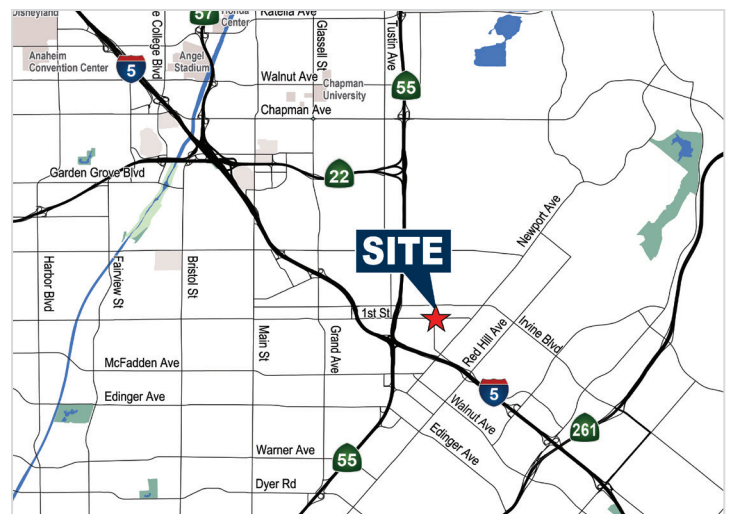

SUITES AVAILABLE 560 WEST 1ST STREET

560 West 1st Street, Tustin, CA 92780

Voit

REAL ESTATE SERVICES

PROPERTY FEATURES

- Beautifully Updated Suites
- Quick Access to 55 Freeways
- Excellent Tustin Location