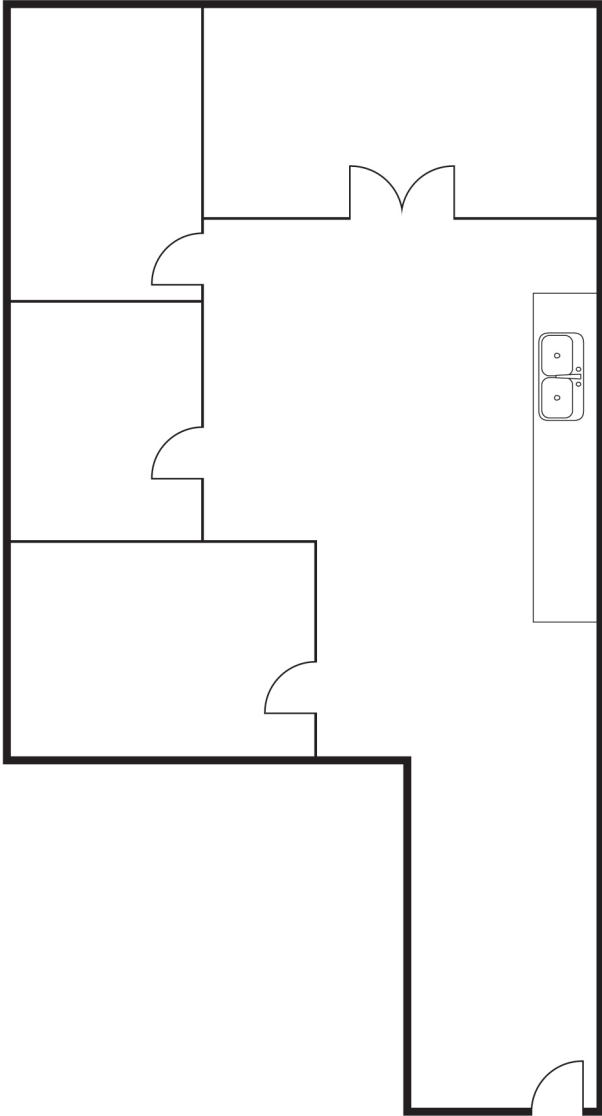

560 WEST 1ST STREET

560 West 1st Street, Tustin, CA 92780

FLOOR PLAN

Suite	Rentable SF	Lease Rate PSF	Availability
4	±,1,332	$1.85 MG (Tenant Pays Janitorial)	Now

PATRICK MCCREDIE
Senior Associate
Lic #02014408
909.499.4665
pmccredie@voitco.com