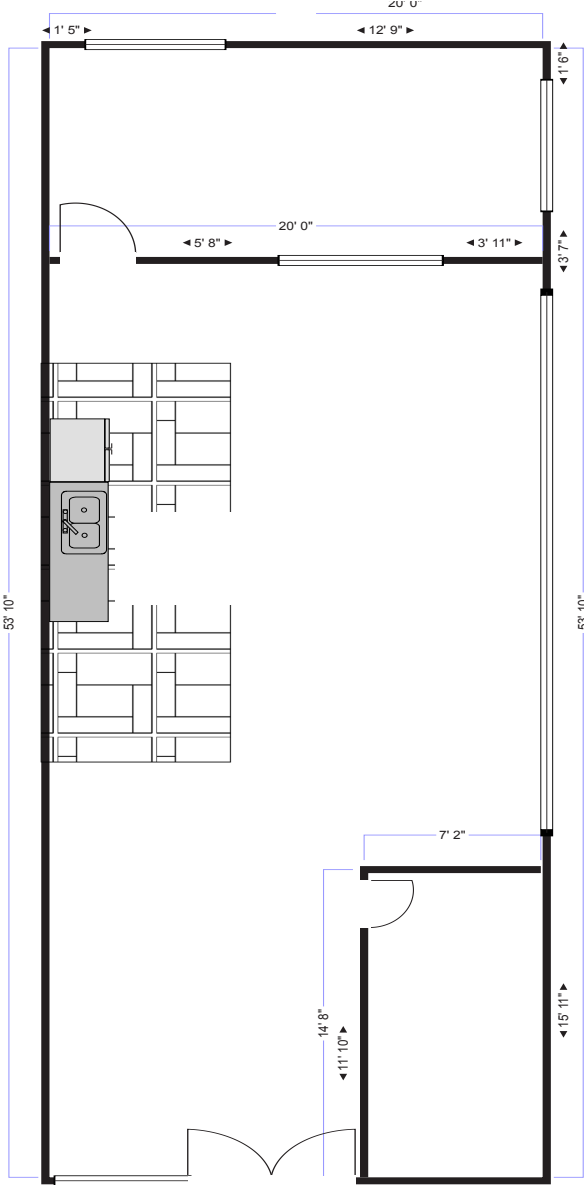

560 West 1st Street, Tustin, CA 92780

FLOOR PLAN

Suite	Rentable SF	Lease Rate PSF	Availability
3	±1,110	\$1.85 MG (Tenant Pays Janitorial)	Now

PATRICK MCCREDIE
Senior Associate
Lic #02014408
909.499.4665
pmccredie@voitco.com