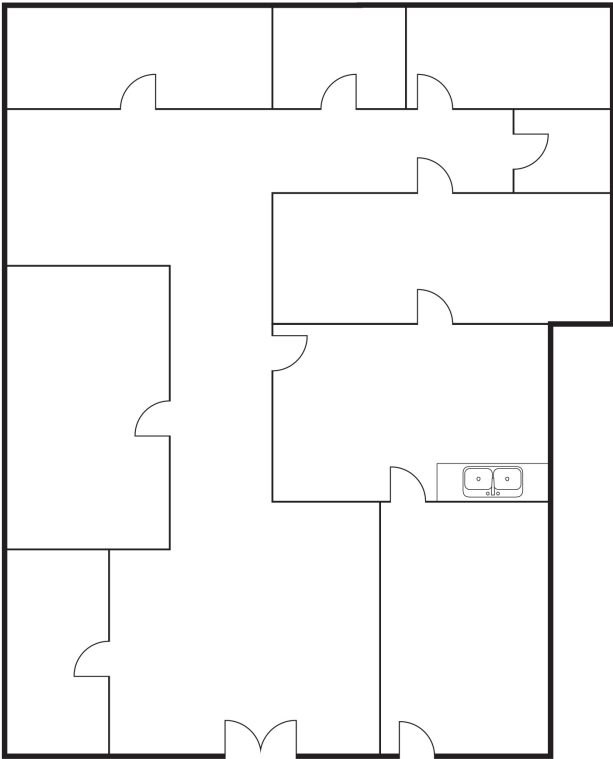

560 WEST 1ST STREET

560 West 1st Street, Tustin, CA 92780

FLOOR PLAN

Suite	Rentable SF	Lease Rate PSF	Availability
5	±1,700	$1.85 MG (Tenant Pays Janitorial)	Now

PATRICK MCCREDIE
Senior Associate
Lic #02014408
909.499.4665
pmccredie@voitco.com