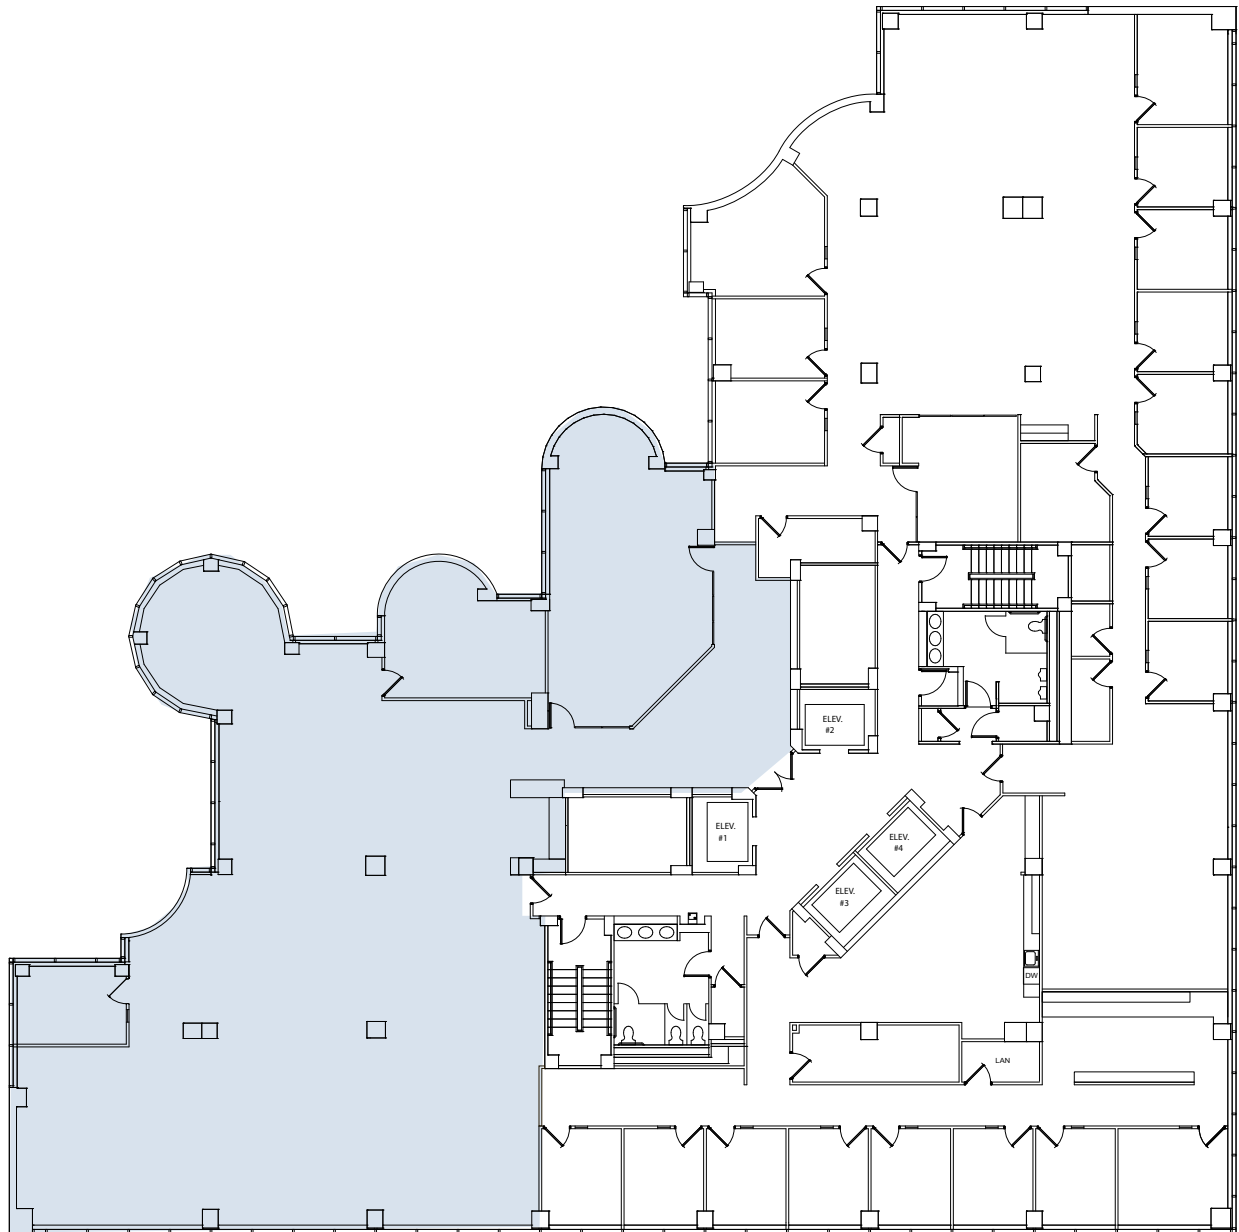

AVAILABLE SPACE

FOR MORE INFORMATION

JOSE FLEFIL, CCIM	301.474.3326	JFLEFIL@MORNING-CALM.COM
JOE CHISM	301.474.3315	JCHISM@MORNING-CALM.COM
PAIGE SWANK	301.474.3371	PSWANK@MORNING-CALM.COM

MORNING CALM
ADVISORS