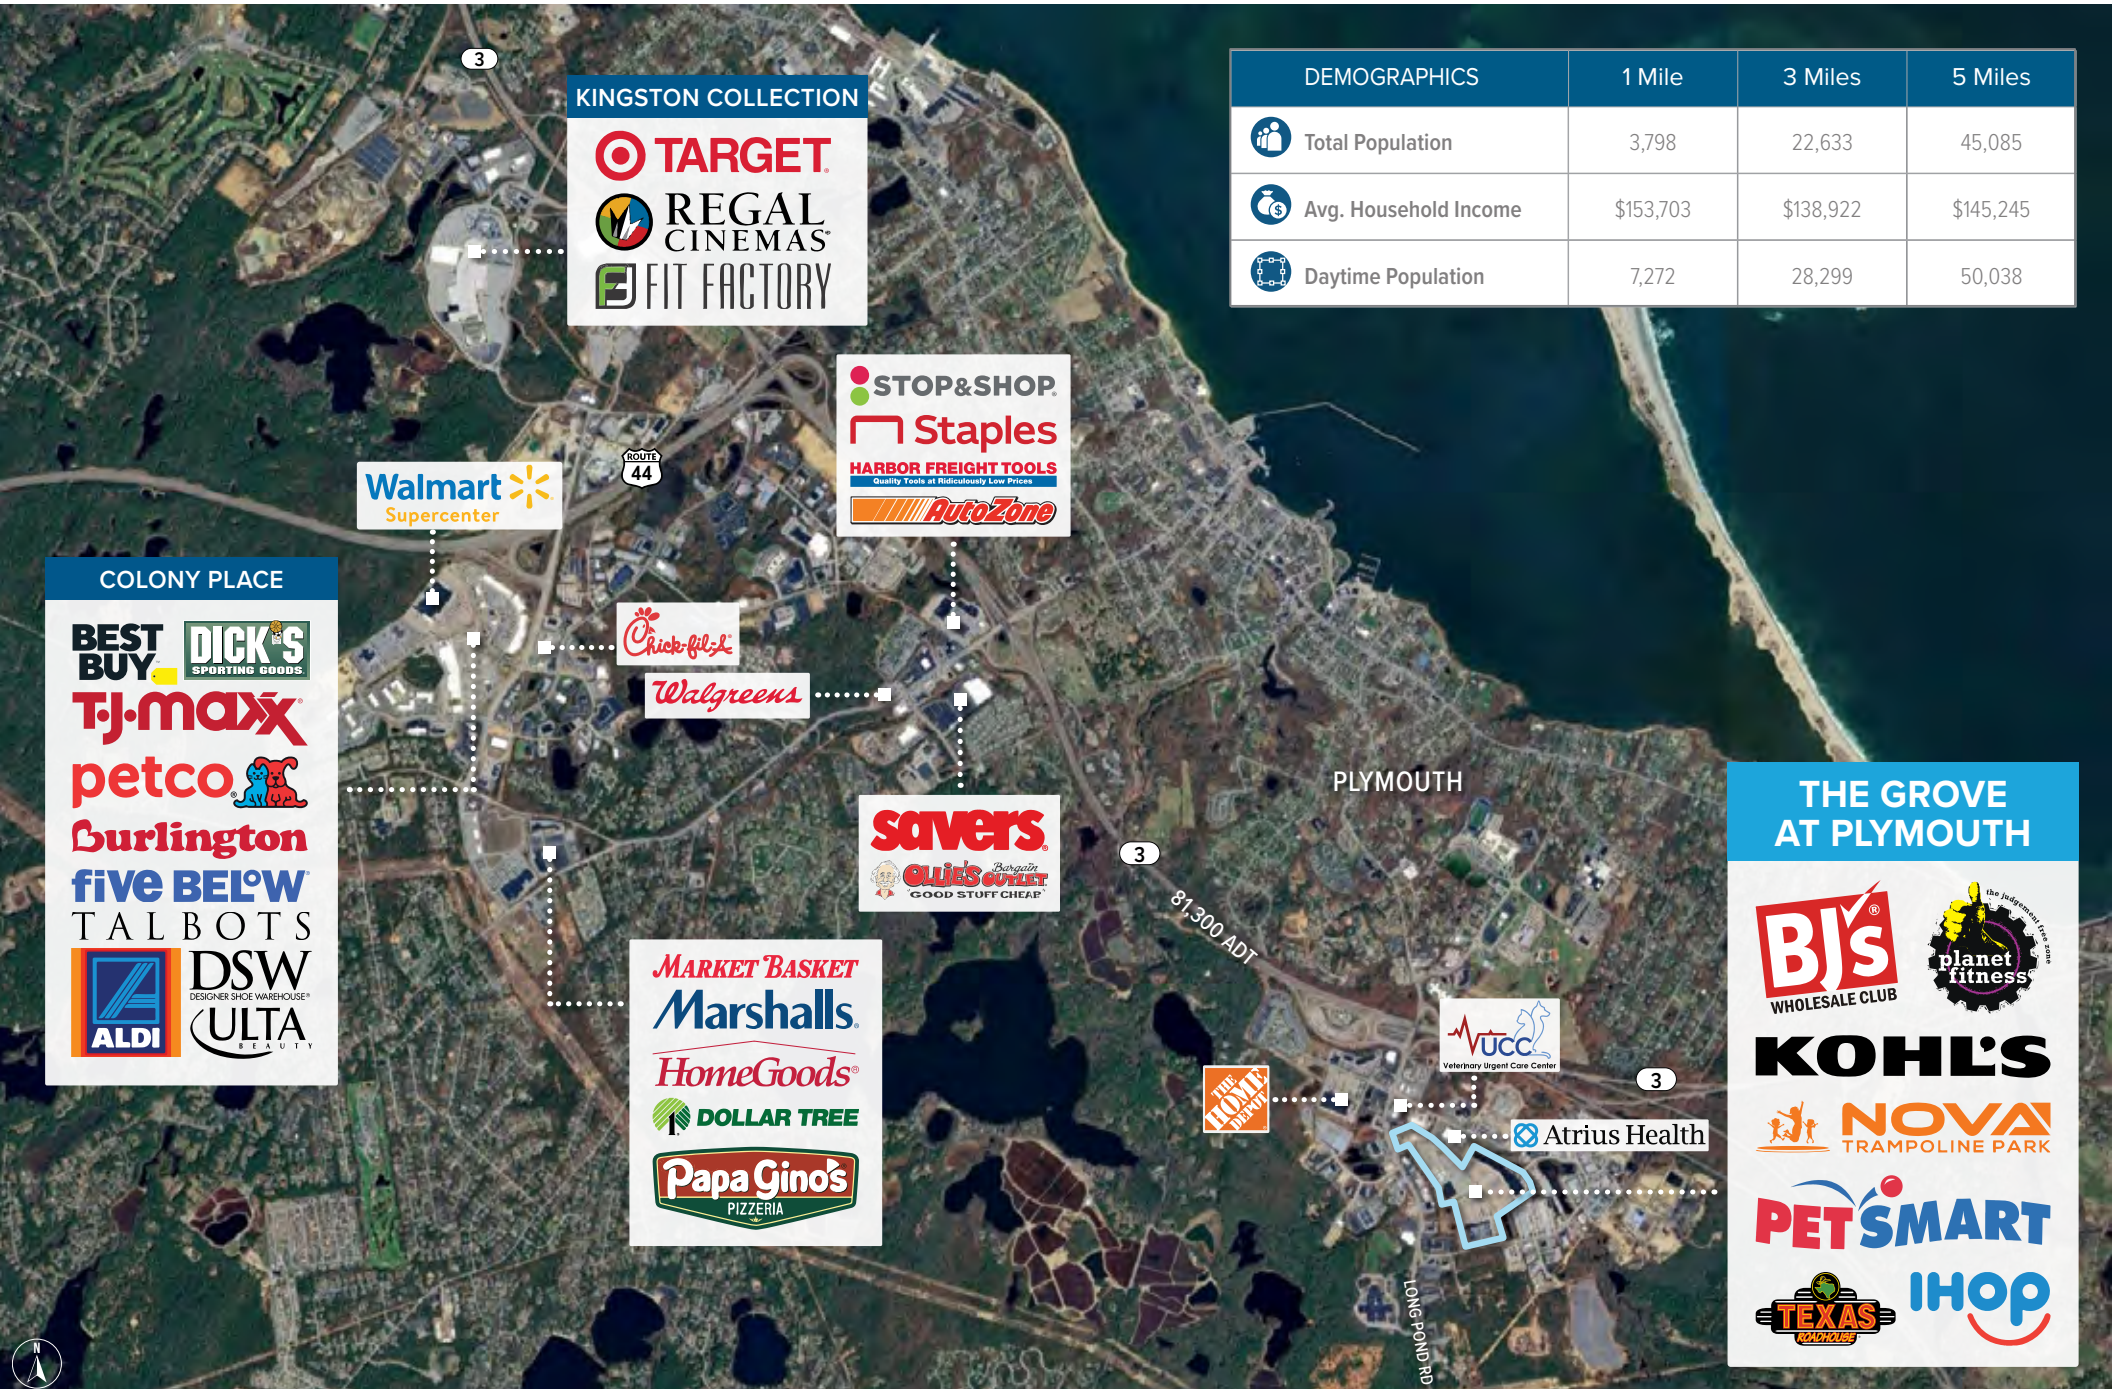

DEMOGRAPHICS	1 Mile	3 Miles	5 Miles
Total Population	3,798	22,633	45,085
Avg. Household Income	$153,703	$138,922	$145,245
Daytime Population	7,272	28,299	50,038

KINGSTON COLLECTION

- TARGET
- REGAL CINEMAS
- FIT FACTORY

- STOP & SHOP
- Staples
- HARBOR FREIGHT TOOLS
- AutoZone

Walmart Supercenter

COLONY PLACE

- BEST BUY
- DICK'S SPORTING GOODS
- T.J. MAXX
- PETCO
- Burlington
- FIVE BELOW
- TALBOTS
- ALDI
- DSW
- ULTA BEAUTY

- Chick-fil-A
- Walgreens

- savers
- OLLIE'S OUTLET

- MARKET BASKET
- Marshalls
- HomeGoods
- DOLLAR TREE
- Papa Gino's PIZZERIA

THE HOME DEPOT

VUCC Veterinary Urgent Care Center

Atrius Health

THE GROVE AT PLYMOUTH

- BJS WHOLESALE CLUB
- planet fitness
- KOHL'S
- NOVA TRAMPOLINE PARK
- PET SMART
- TEXAS RANCHHOUSE
- IHOP