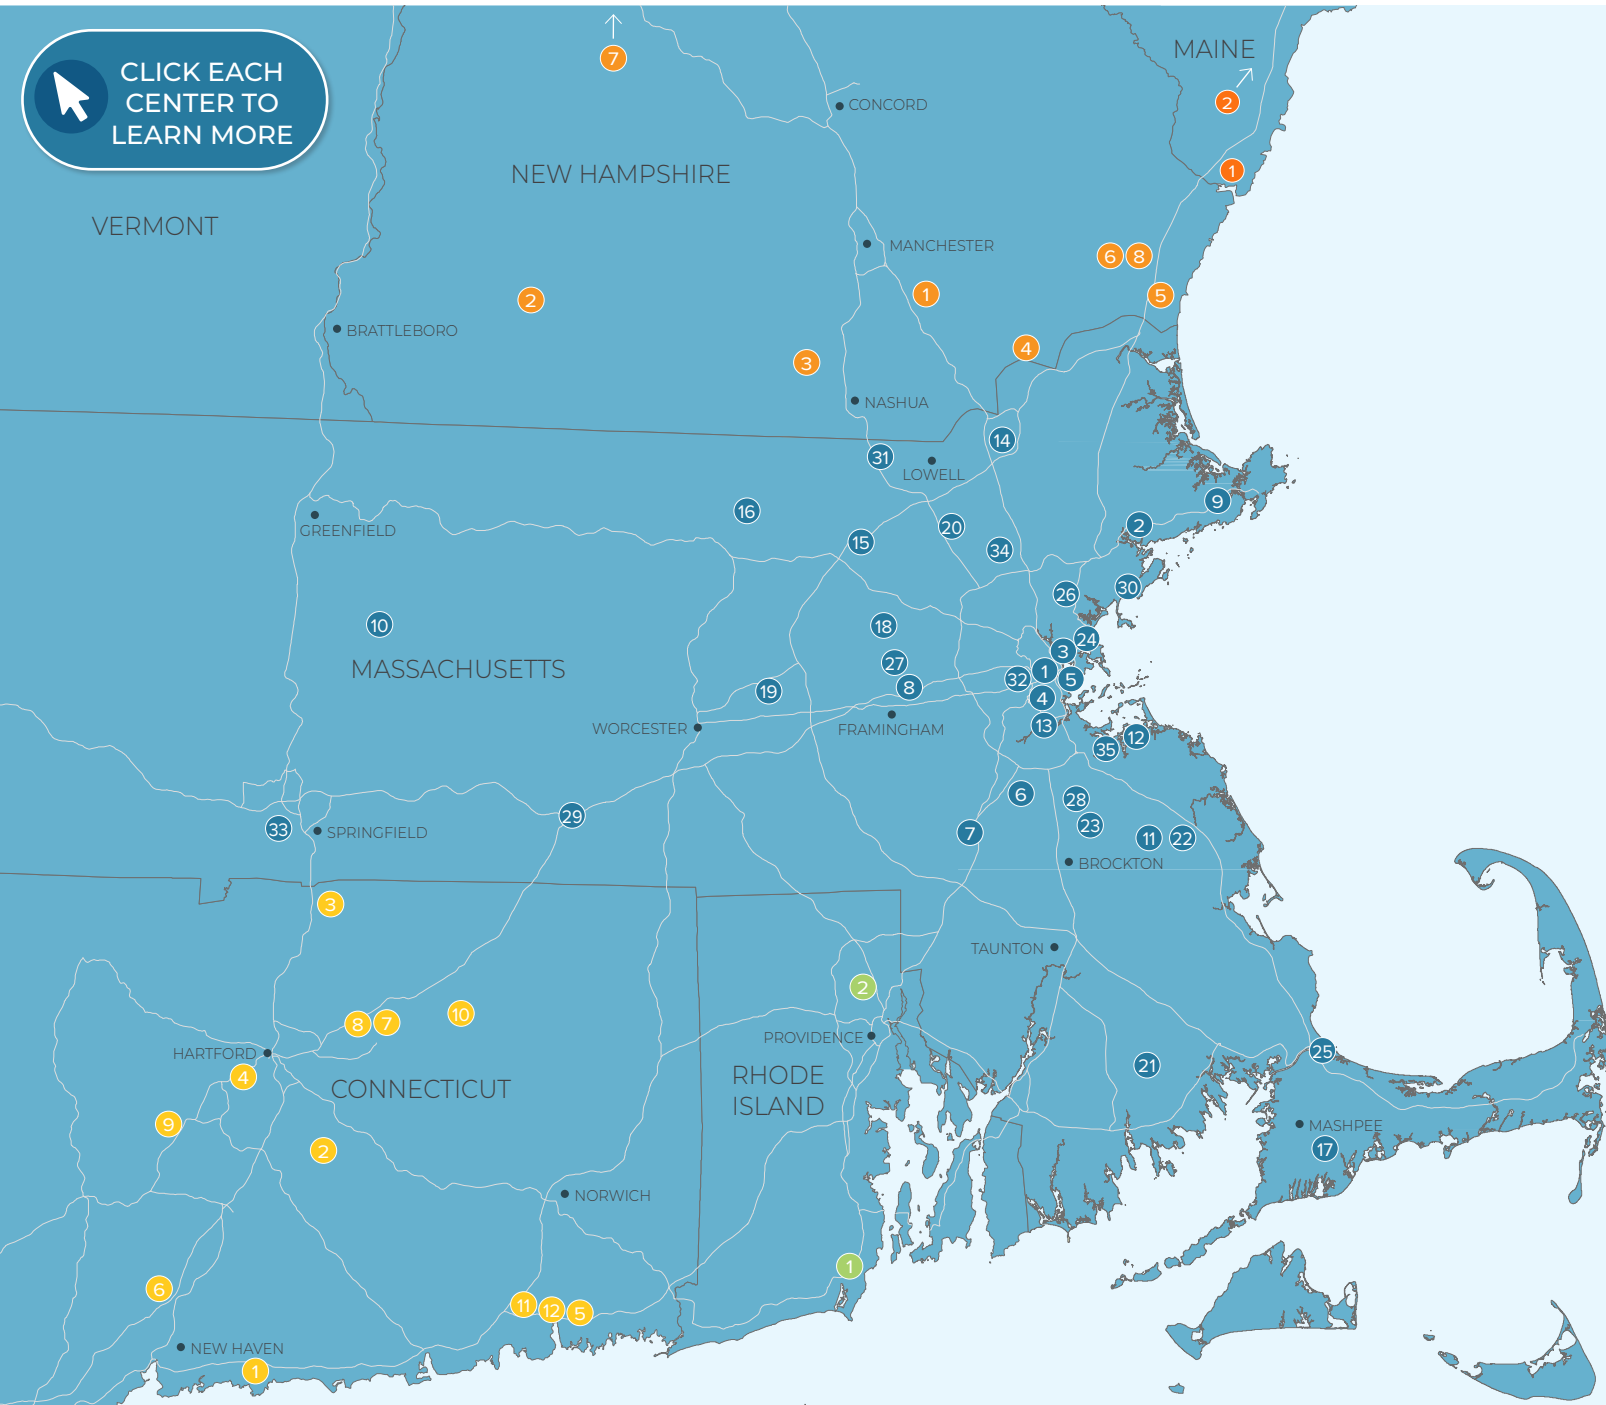

# Plymouth, MA

10-105 Long Pond Rd  
Plymouth, MA 02360

# Our Centers

New England's Leading Retail Leasing Company

CLICK EACH CENTER TO LEARN MORE

## MASSACHUSETTS

- 1 Continuum, Allston, MA
- 2 North Shore Crossing, Beverly, MA
- 3 Avalon North Station, Boston, MA
- 4 Brigham Circle, Boston, MA
- 5 Flats on D, Boston, MA
- 6 Village Shoppes of Canton, Canton, MA
- 7 Patriot Place, Foxborough, MA
- 8 Nobscot Village, Framingham, MA
- 9 Gloucester Crossing, Gloucester, MA
- 10 Russell Street Pad Site, Hadley, MA
- 11 Shaw's Plaza, Hanson, MA
- 12 Launch at Hingham Shipyard, Hingham, MA
- 13 Hyde Park Plaza, Hyde Park, MA
- 14 Plaza 114, Lawrence, MA
- 15 The Point, Littleton, MA
- 16 Lunenburg Crossing, Lunenburg, MA
- 17 South Cape Village, Mashpee, MA
- 18 Victory Plaza, Maynard, MA
- 19 Free Standing Restaurant, Northborough, MA
- 20 Pad Site, North Billerica, MA
- 21 Towne Center, North Dartmouth, MA
- 22 Pembroke Center Plaza, Pembroke, MA
- 23 Randolph Shopping Center, Randolph, MA
- 24 Beachmont Square at Suffolk Downs, Revere, MA
- 25 Stop & Shop Plaza, Sandwich, MA
- 26 Hilltop Avalon Saugus, Saugus, MA
- 27 Meadow Walk, Sudbury, MA
- 28 Walgreens Plaza, Stoughton, MA
- 29 The Center at Hobbs Brook, Sturbridge, MA
- 30 The Shops at Vinnin Square, Swampscott, MA
- 31 The Edge District, Tyngsborough, MA
- 32 Stop & Shop Plaza, Watertown, MA
- 33 Westfield Shops, Westfield, MA
- 34 Wilmington Crossing, Wilmington, MA
- 35 1515 Commercial Street, Weymouth, MA