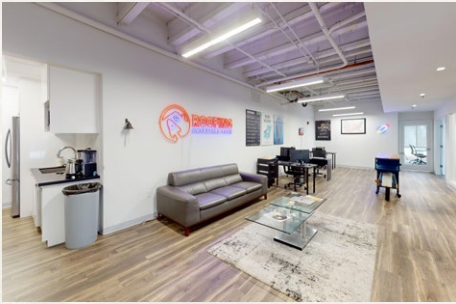

M THE MORRIS

1688 MERIDIAN AVENUE, MIAMI BEACH, FL 33139

*If you create the stage and it is grand,
everyone who enters will play their part.*

- Morris Lapidus, *Building Architect*

SUITE 300 | 2,703 RSF

360°
CLICK HERE FOR
VIRTUAL TOUR