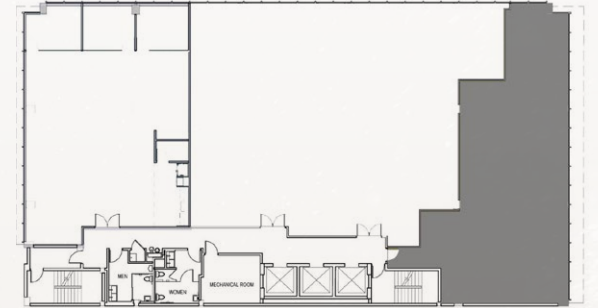

M THE MORRIS

1688 MERIDIAN AVENUE, MIAMI BEACH, FL 33139

*If you create the stage and it is grand,
everyone who enters will play their part.*

- Morris Lapidus, *Building Architect*

SUITE 300 | 2,703 RSF

360°
CLICK HERE FOR
VIRTUAL TOUR