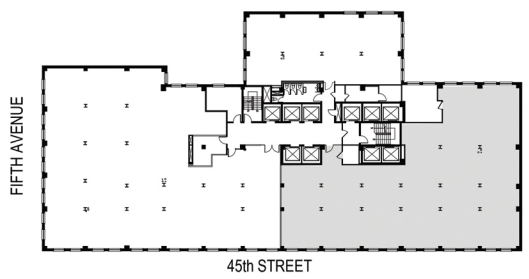

# 551 Fifth Ave

Floor 10 | 43 People | 183 RSF Per Person | RSF: 7,875

## PROGRAM

WORKSTATIONS	35
EXECUTIVE OFFICES	1
PRIVATE OFFICES	6
MEETING ROOMS	1
CONFERENCE ROOMS	1
PHONE ROOMS	1
LOUNGE	2
RECEPTION	1
COPY / PRINT AREA	1
COAT CLOSET	1
IT / STORAGE	1
PANTRY	1

Kevin Driscoll  
P: 212.279.7600 X298  
E: kdriscoll@feil.com