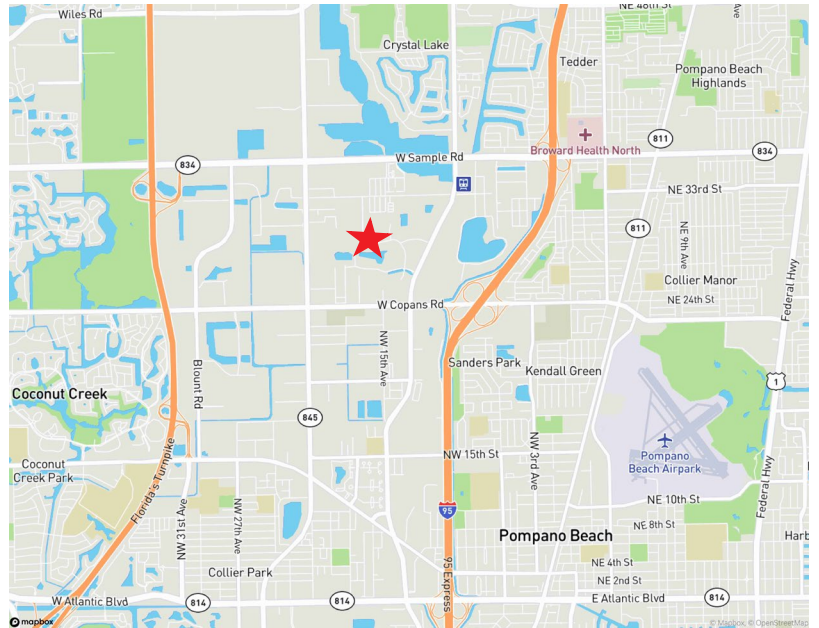

Property Features

- + ±3,712 SF available
- + 100% Office
- + Double doors in rear
- + ±1.5 : 1,000 parking ratio
- + **Available June 1, 2026**