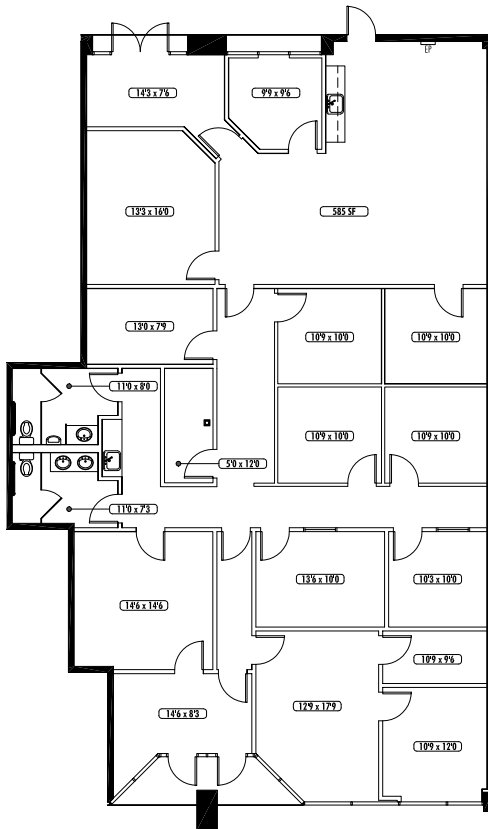

michael.oretzky@cbre.com

Frankie Buffalino

Associate
+1 516 640 8861

frank.buffalino@cbre.com

Property Features

- + ±3,712 SF available
- + 100% Office
- + Double doors in rear
- + ±1.5 : 1,000 parking ratio
- + **Available June 1, 2026**

Floor plan

KEY PLAN

© 2026 CBRE, Inc. All rights reserved. This information has been obtained from sources believed reliable, but has not been verified for accuracy or completeness. You should conduct a careful, independent investigation of the property and verify all information. Any reliance on this information is solely at your own risk. CBRE and the CBRE logo are service marks of CBRE, Inc. All other marks displayed on this document are the property of their respective owners, and the use of such logos does not imply any affiliation with or endorsement of CBRE. Photos herein are the property of their respective owners. Use of these images without the express written consent of the owner is prohibited.