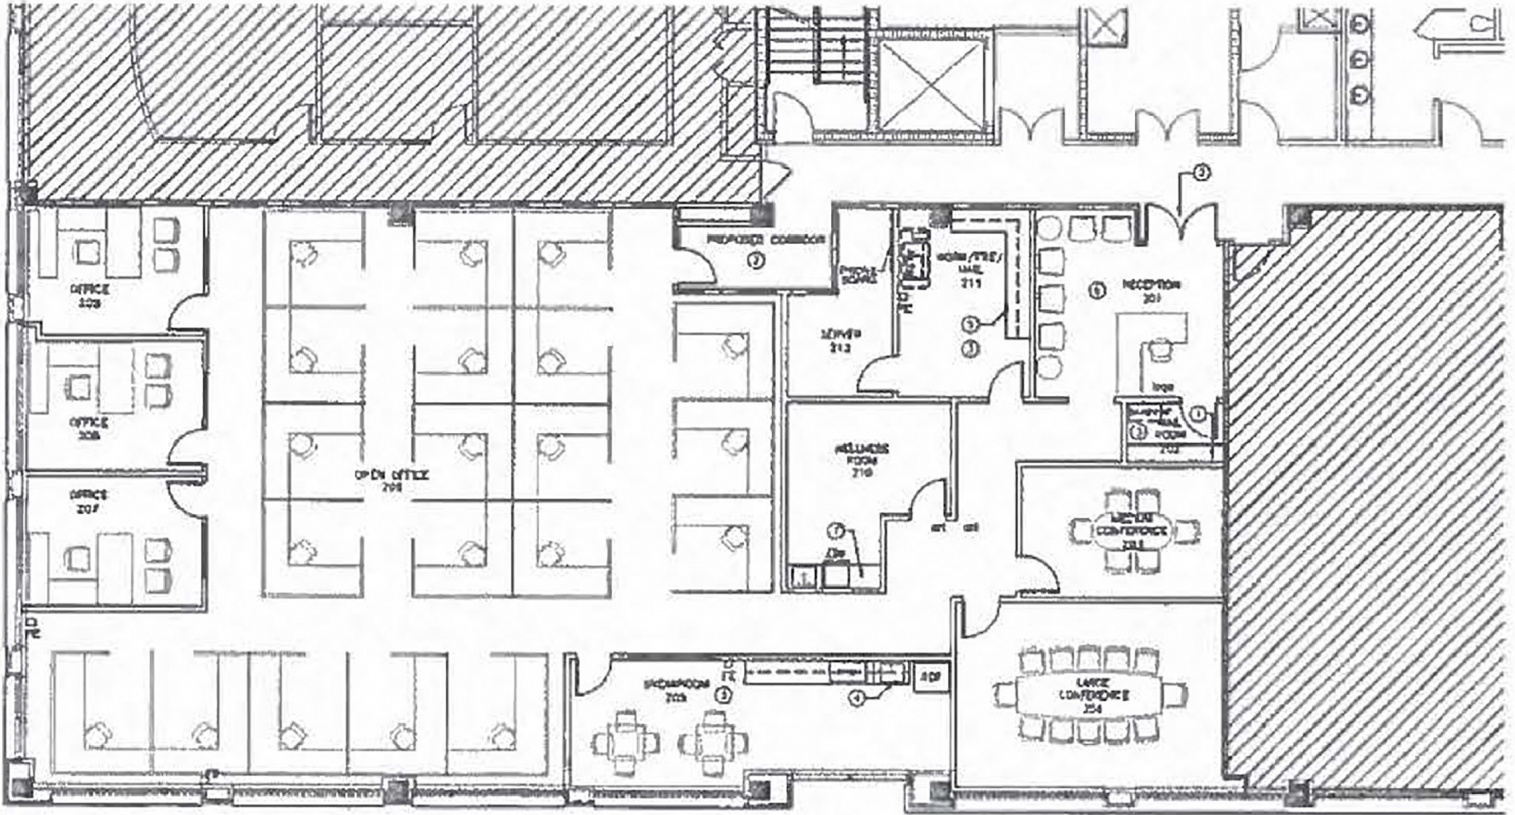

SUITE 275

SPACE HIGHLIGHTS

- 5,642 r.s.f office space
- Reception Area
- Two conference rooms
- Wellness room
- Break Room/Kitchenette
- Three private office spaces
- 20 work stations

[CLICK TO VIEW MATTERPORT!](#)

RECEPTION

BREAK AREA

CONFERENCE ROOM

WORK SPACE

PRIVATE OFFICE

PLUG AND PLAY OPPORTUNITY