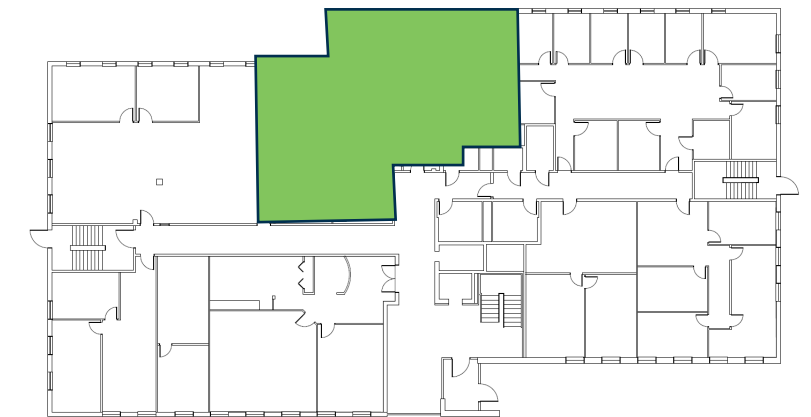

60 MALL ROAD

SUITE 101 - 2,856 SF

For more information visit www.burlingtoneastwest.com, or to schedule a tour visit or please contact:

Brooks Goodyear

781.249.5249

bgoodyear@rjkelly.com

Ian Pickrell

781.825.5245