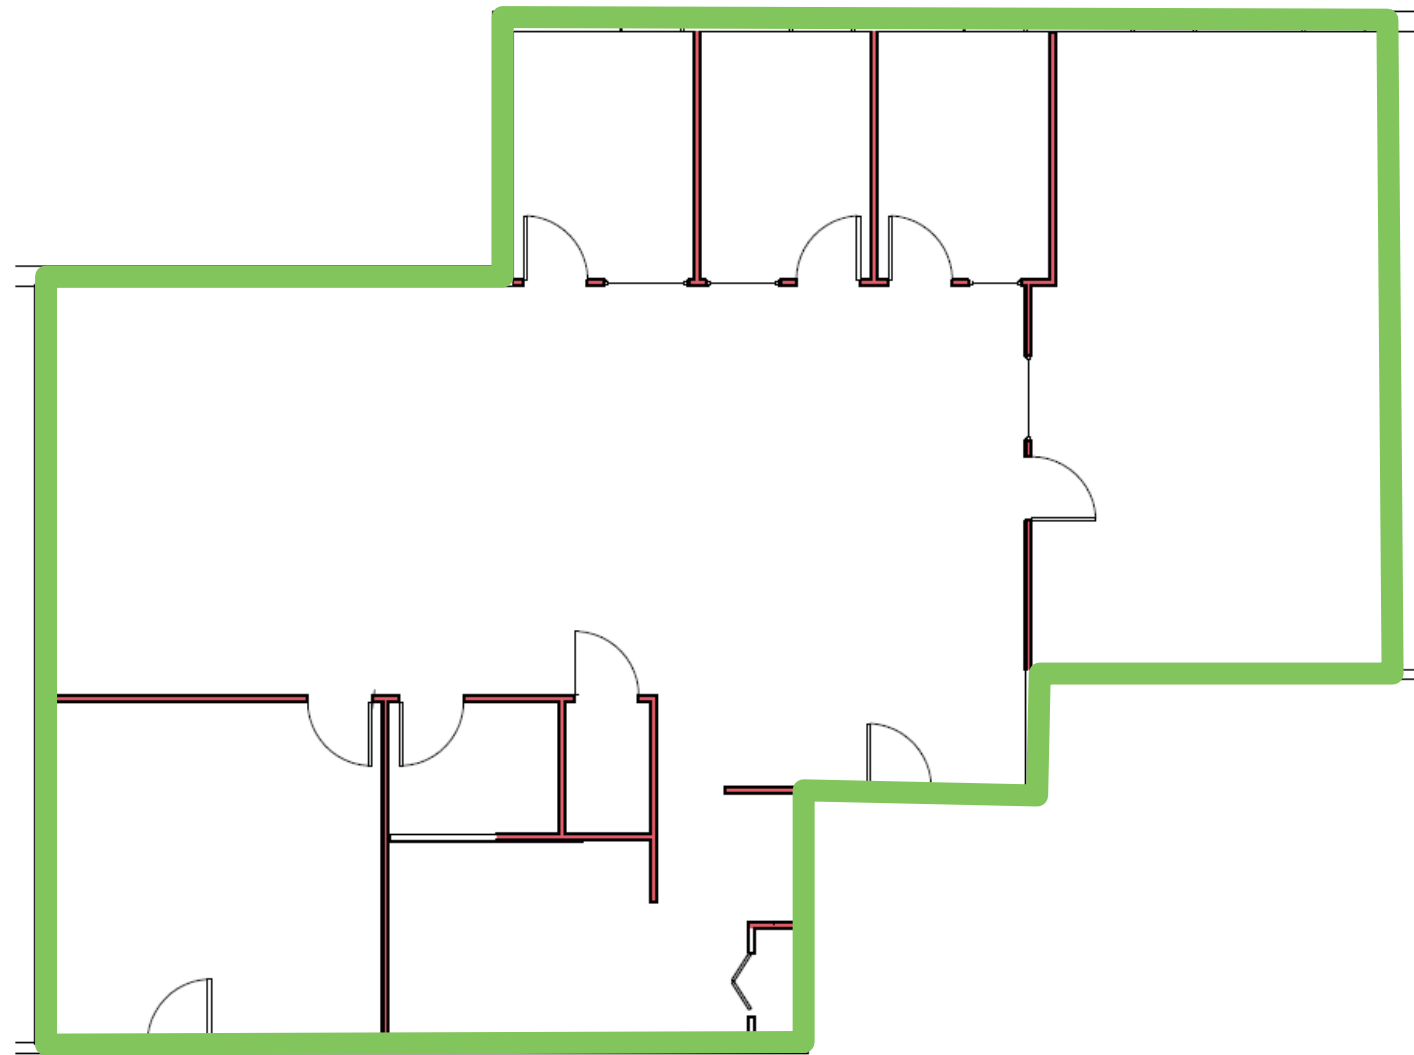

60 MALL ROAD

SUITE 101 - 2,856 SF

For more information visit www.burlingtoneastwest.com, or to schedule a tour visit or please contact:

Brooks Goodyear

781.249.5249

bgoodyear@rjkelly.com

Ian Pickrell

781.825.5245