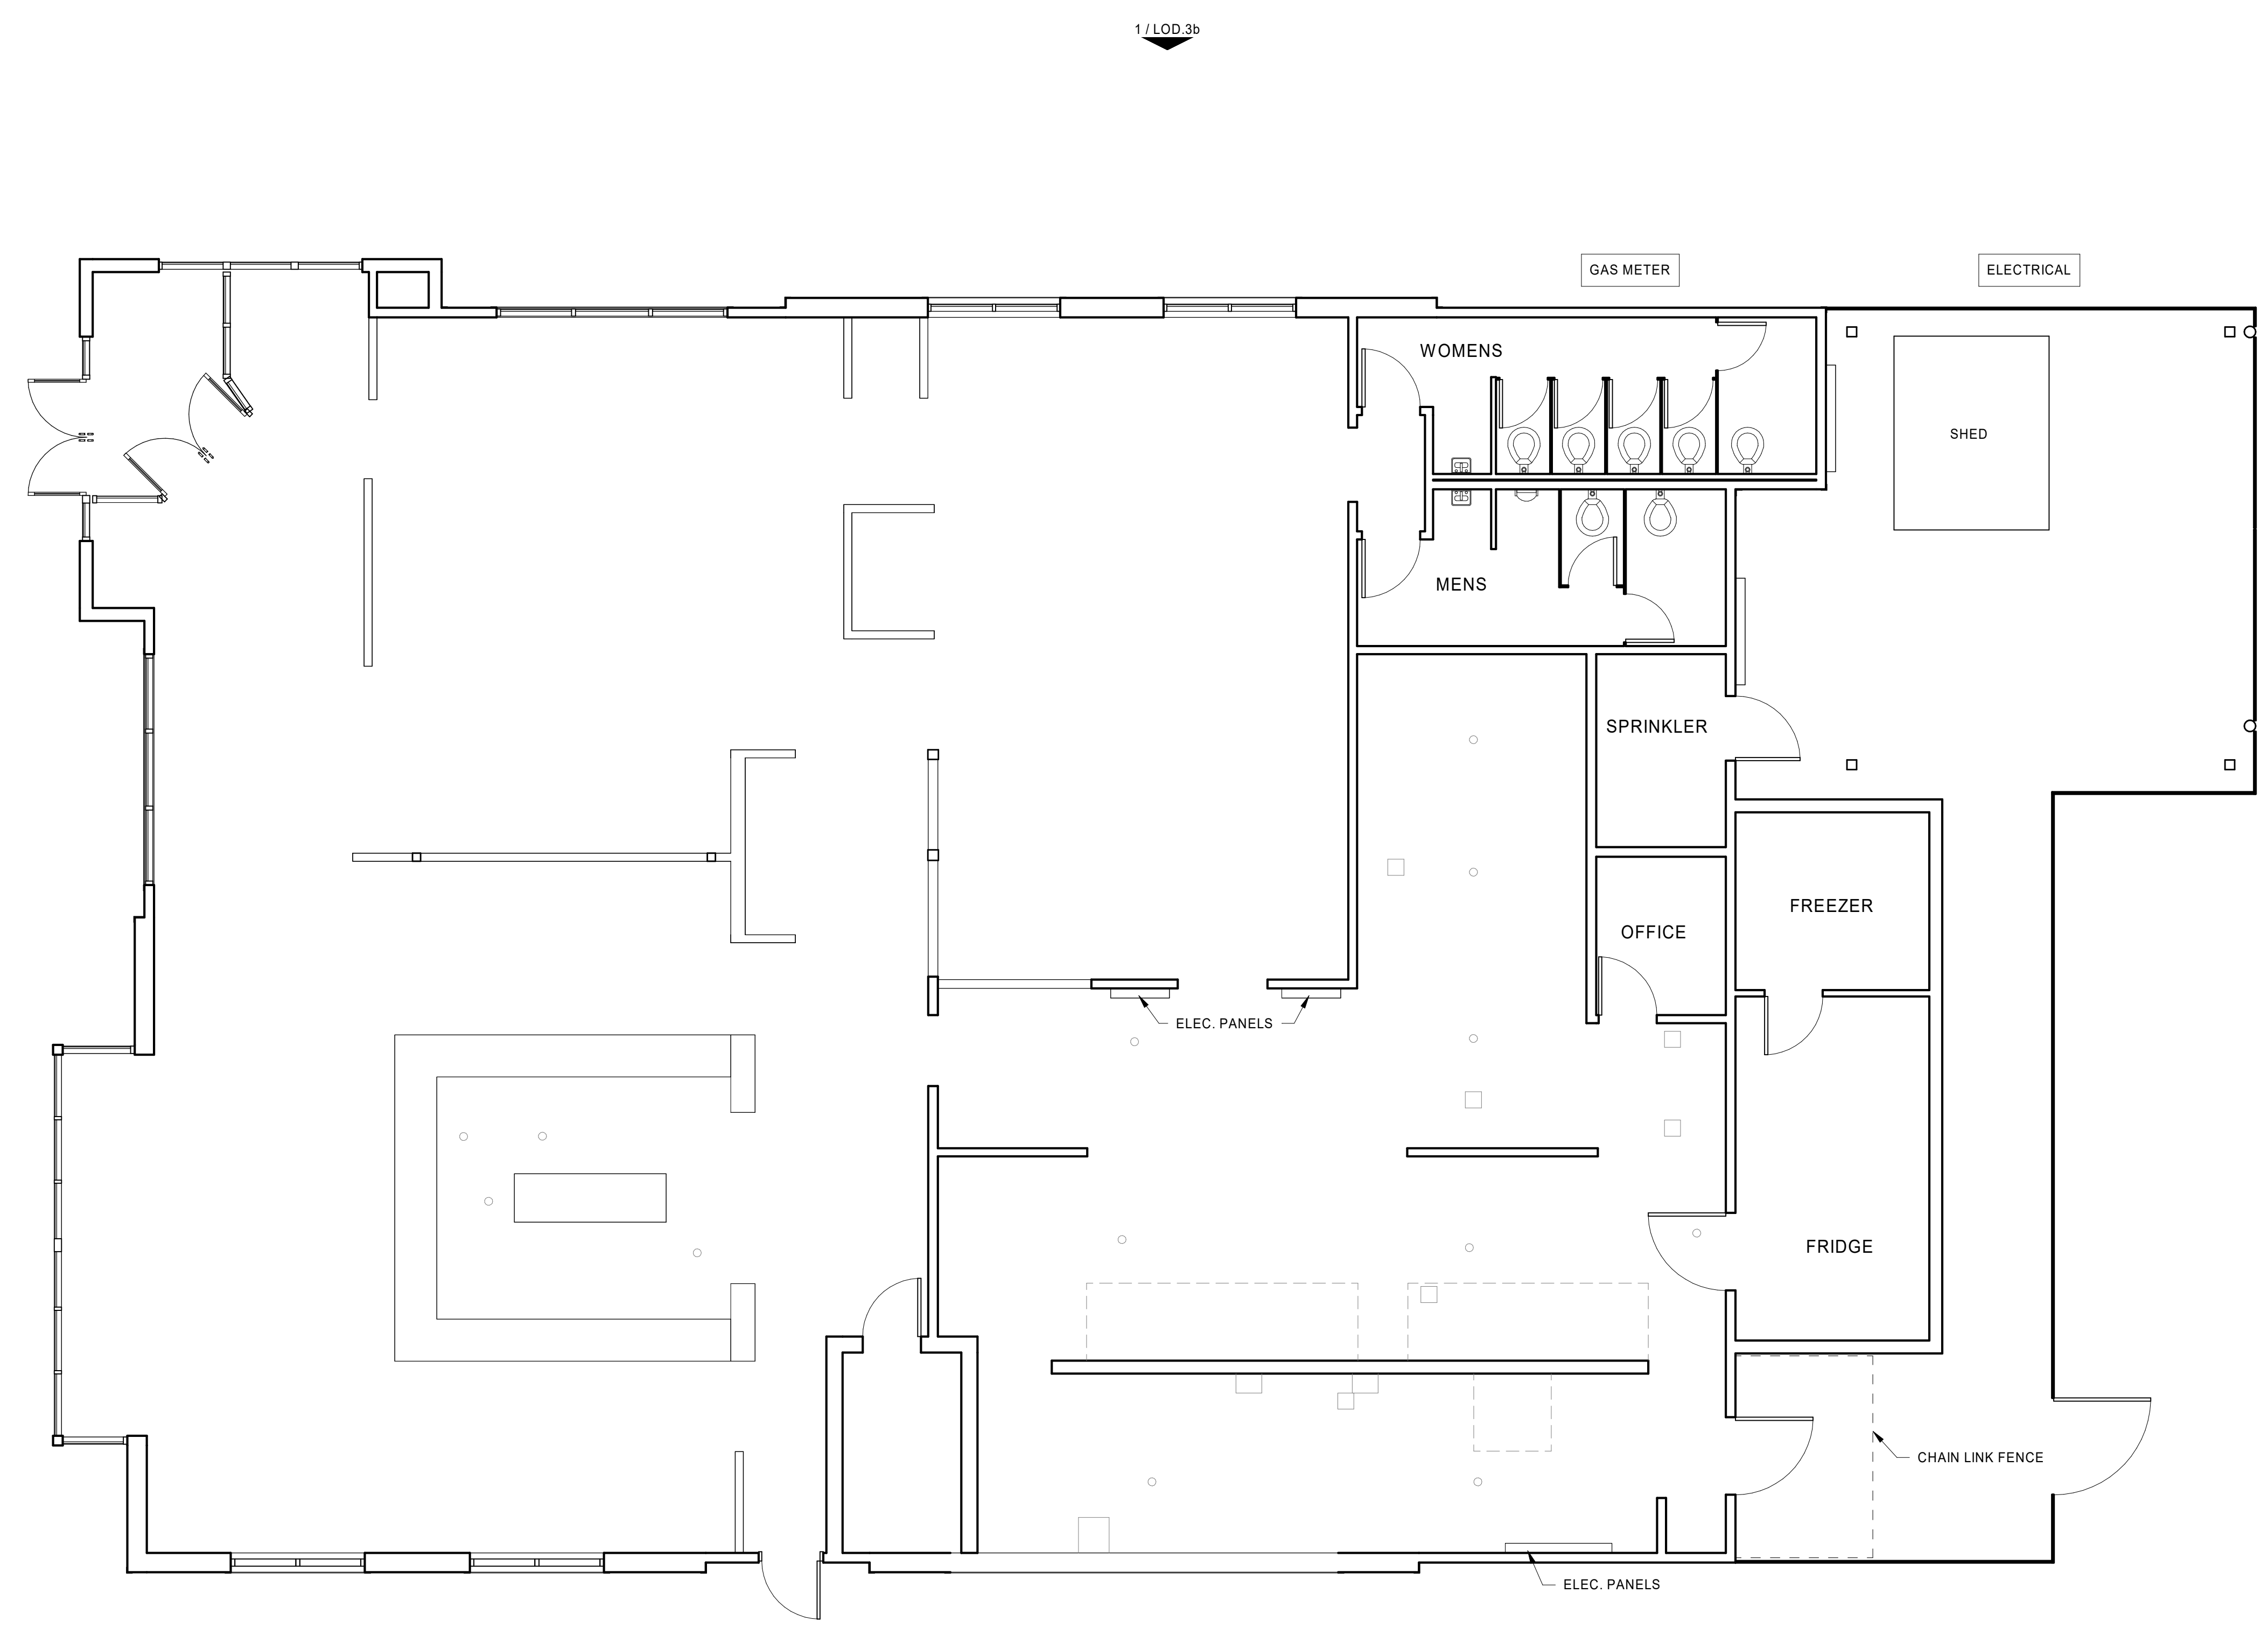

240 FORTUNE BLVD
240 FORTUNE BOULEVARD
MILFORD, MA 01757
JOB NUMBER: 40-23-00093

ISSUE BLOCK

NO.	DATE	DESCRIPTION

CHECKED BY: MC
DRAWN BY: JA
DOCUMENT DATE: Issue Date

NOT FOR CONSTRUCTION

RESTAURANT
FLOOR PLAN

SHEET:
A102

1 FLOOR PLAN
A102 3/16" = 1'-0"