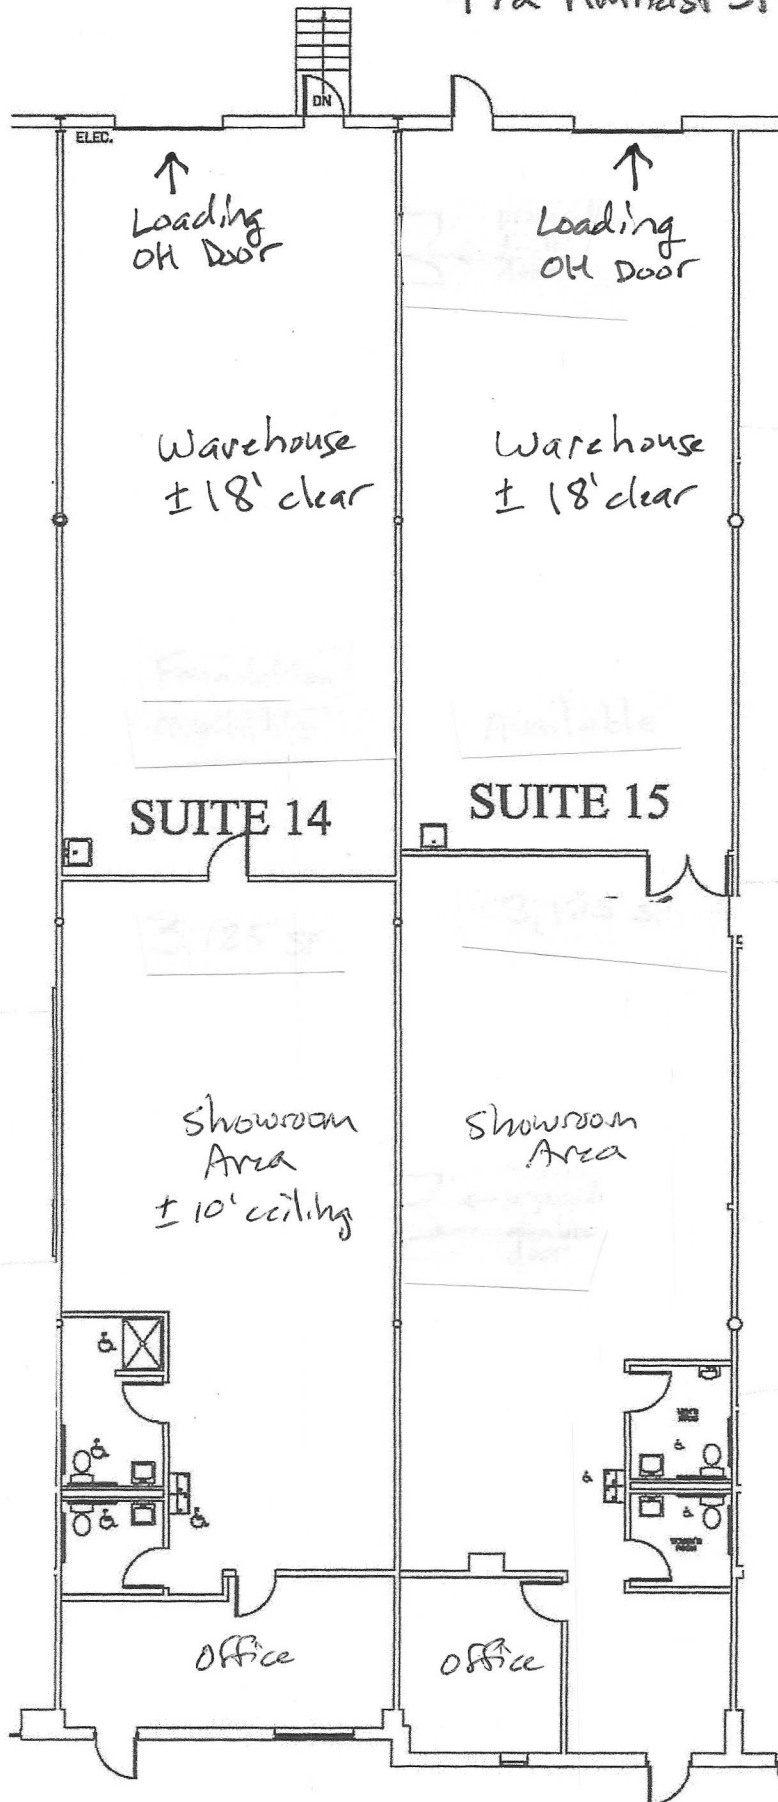

472 Amherst St, Nashua, NH

6,250 SF  
Total

- FRONT -