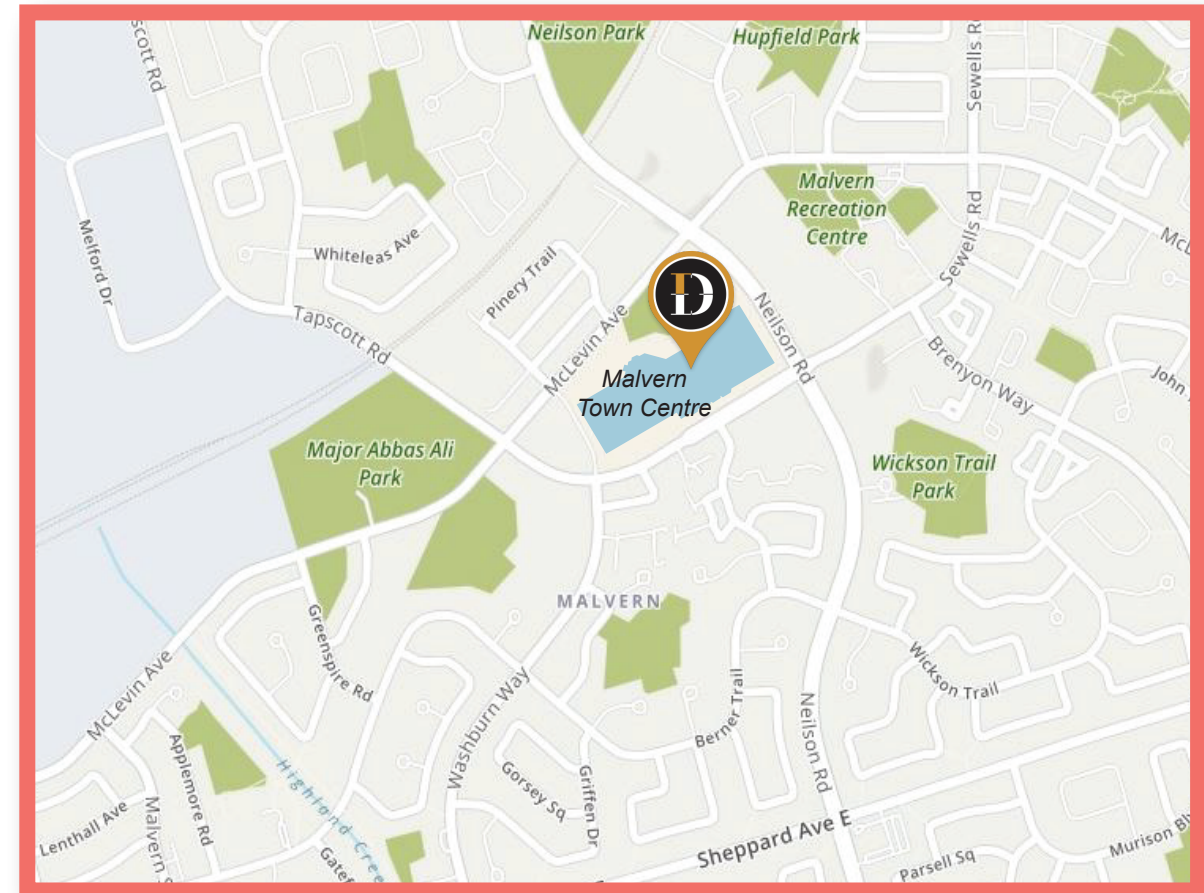

Malvern Town Centre

31 Tapscott Road, Toronto, Ontario

- Malvern Town Centre is a 291,000 square foot enclosed shopping centre in the east Scarborough market.
- Anchored by **Freshland Supermarket, Your Dollar Store with More, Planet Fitness, Hart, Labels and Taibu Community Health Centre.**
- Multiple additional national tenants including **Scotiabank, Pizza Pizza, Circle K, KFC/Taco Bell, Service Canada and TDSB.**
- Close proximity to Neilson and Highway 401 corridor.
- TTC transit to shopping centre's doorstep.
- Surrounded by multi-residential apartment buildings and single-family homes.
- 27,288 AADT

Trade Area Population: 242,929 (5 km) *

Average HH Income: \$82,518 (5 km) *

**2016 Census Canada (*2017 Estimates, Pitney Bowes)*

www.davpart.ca
416-222-3010

March 2023