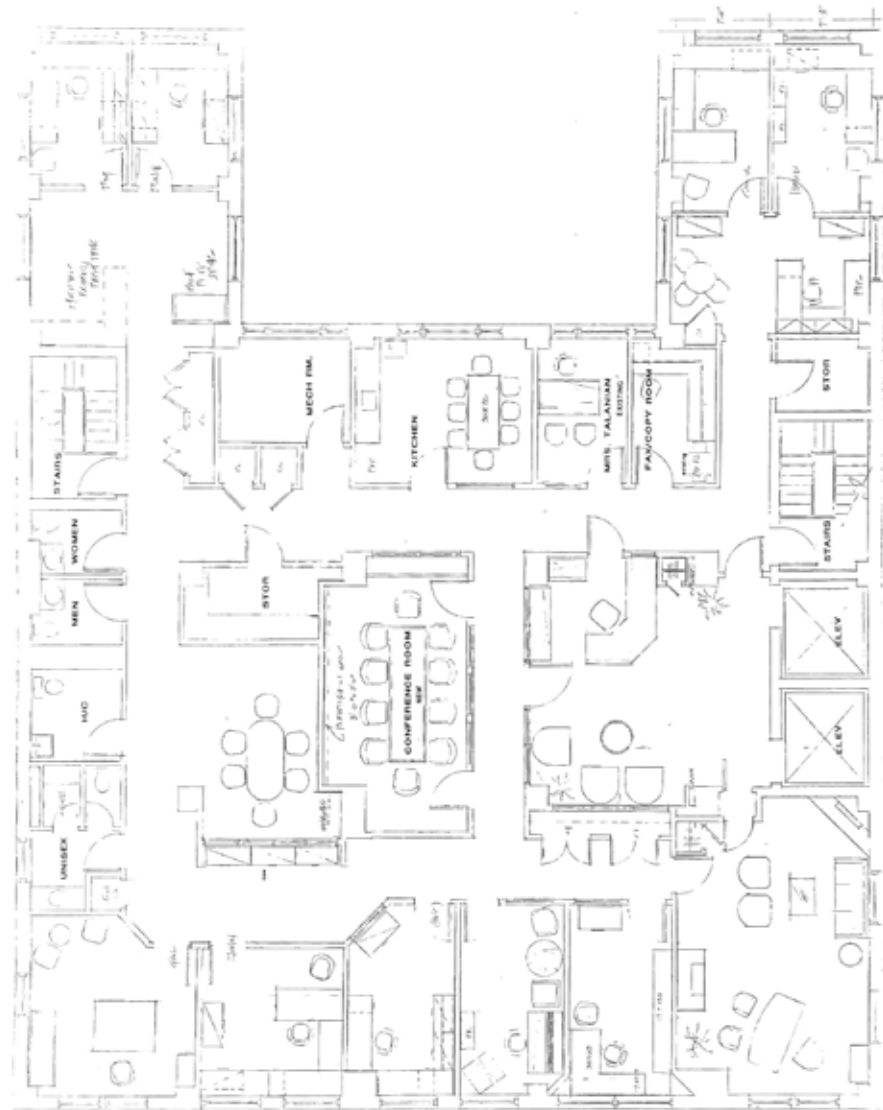

137 NEWBURY

FLOOR PLANS 9TH FLOOR

5,172 SF | PENTHOUSE

← NEWBURY STREET →

BONNY L. DOORAKIAN
Managing Director & Partner
617.850.9655
bdoorakian@bradvisors.com

WILLIAM H. CATLIN, JR.
Managing Director & Senior Partner
617.850.9606
wcatlin@bradvisors.com

136 Newbury Street | Boston, MA 02116 | 617.375.7900 | BRAdvisors.com

© Copyright Boston Realty Advisors. All rights reserved. The information contained here has been obtained through sources deemed reliable but cannot be guaranteed as to its accuracy. Any information of special interest should be obtained through independent verification.