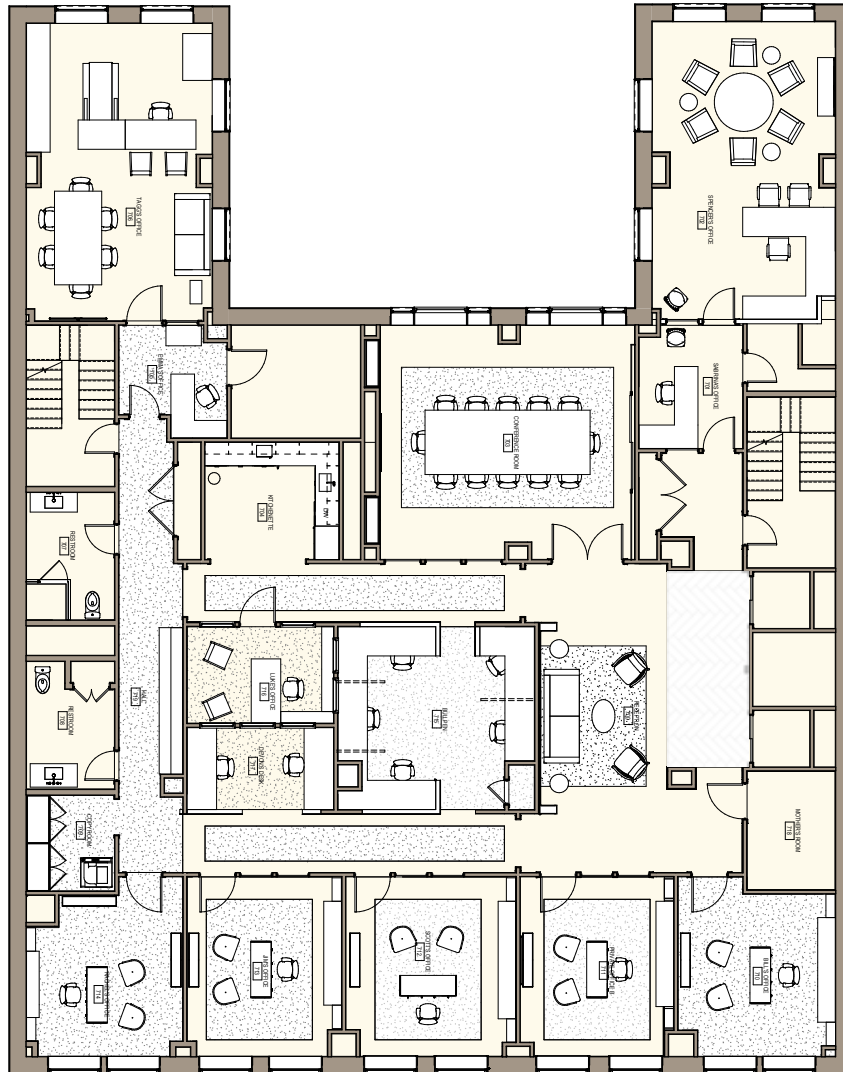

# 137 NEWBURY

## FLOOR PLANS 7TH FLOOR

5,172 SF

 VIDEO TOUR

← NEWBURY STREET →

**BONNY L. DOORAKIAN**  
Managing Director & Partner  
617.850.9655  
bdoorakian@bradvisors.com

**WILLIAM H. CATLIN, JR.**  
Managing Director & Senior Partner  
617.850.9606  
wcatlin@bradvisors.com