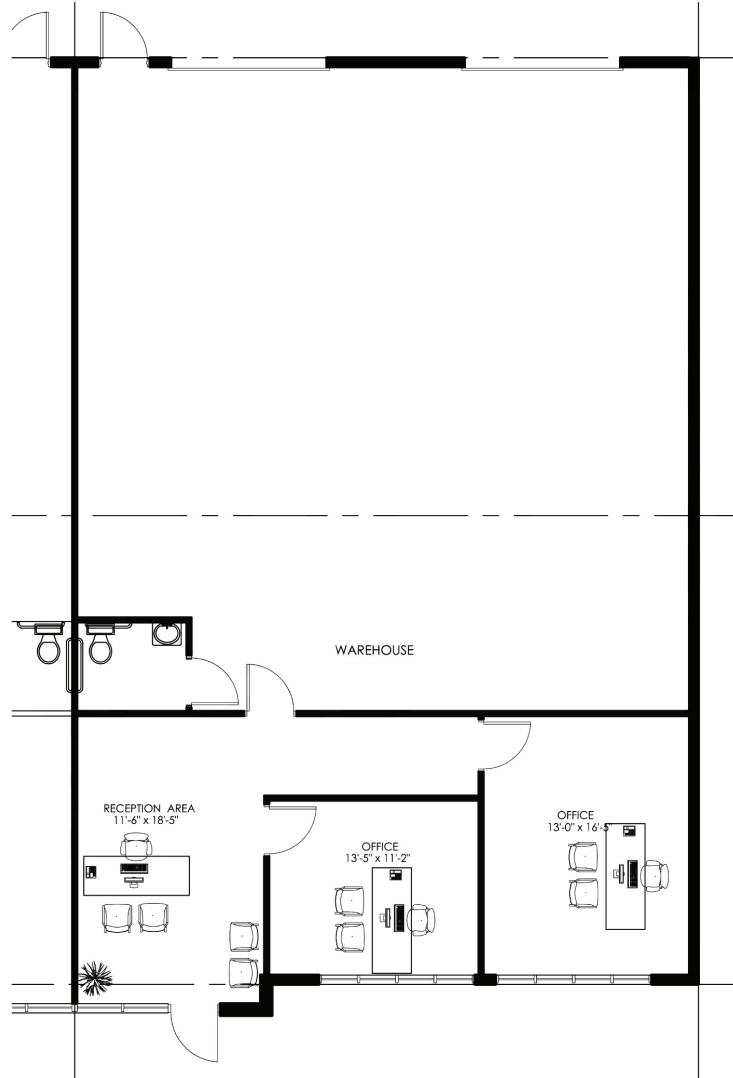

# Belvedere Business Park

8120 Belvedere Rd | West Palm Beach, FL 33411

Suite 6, ±2,550 SF