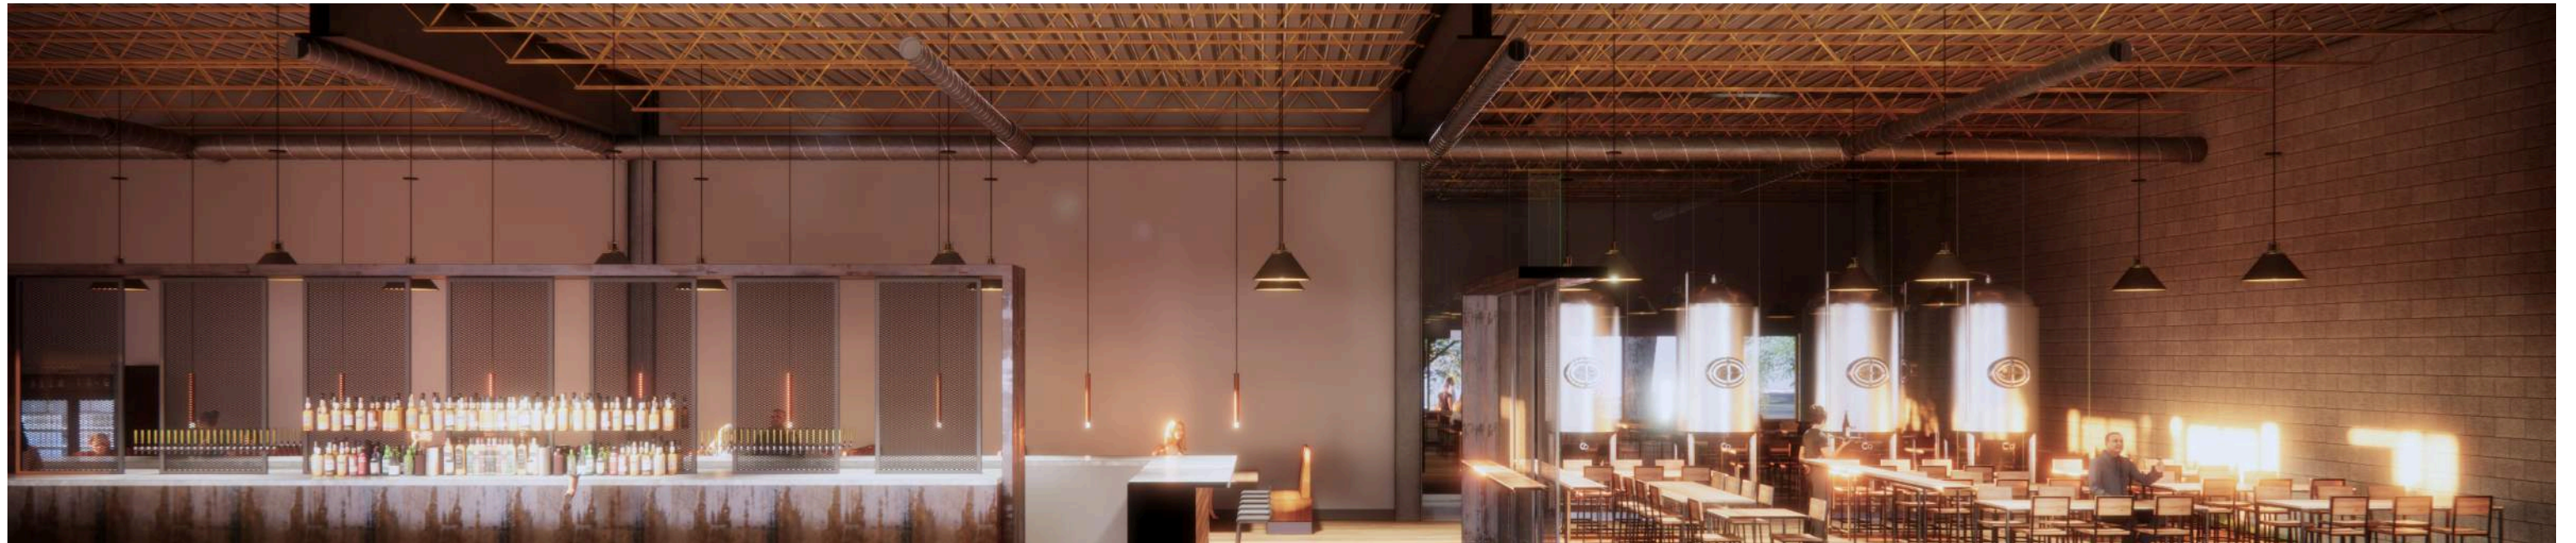

665 Stockton

Brewery Concept | February 10, 2025

NORR

Concept Site Plan

Concept Floor Plan

Concept Axonometric View

Concept Axonometric View Bar / Restaurant

Dining Hall View

Dining Hall View

Dining Hall View

Dining Hall View

Concept Axonometric View Dining Garden

Dining Garden View

Signage

Dining Garden View

Signage

Beer Garden View

Primary Elevation Views

Night Views Exterior