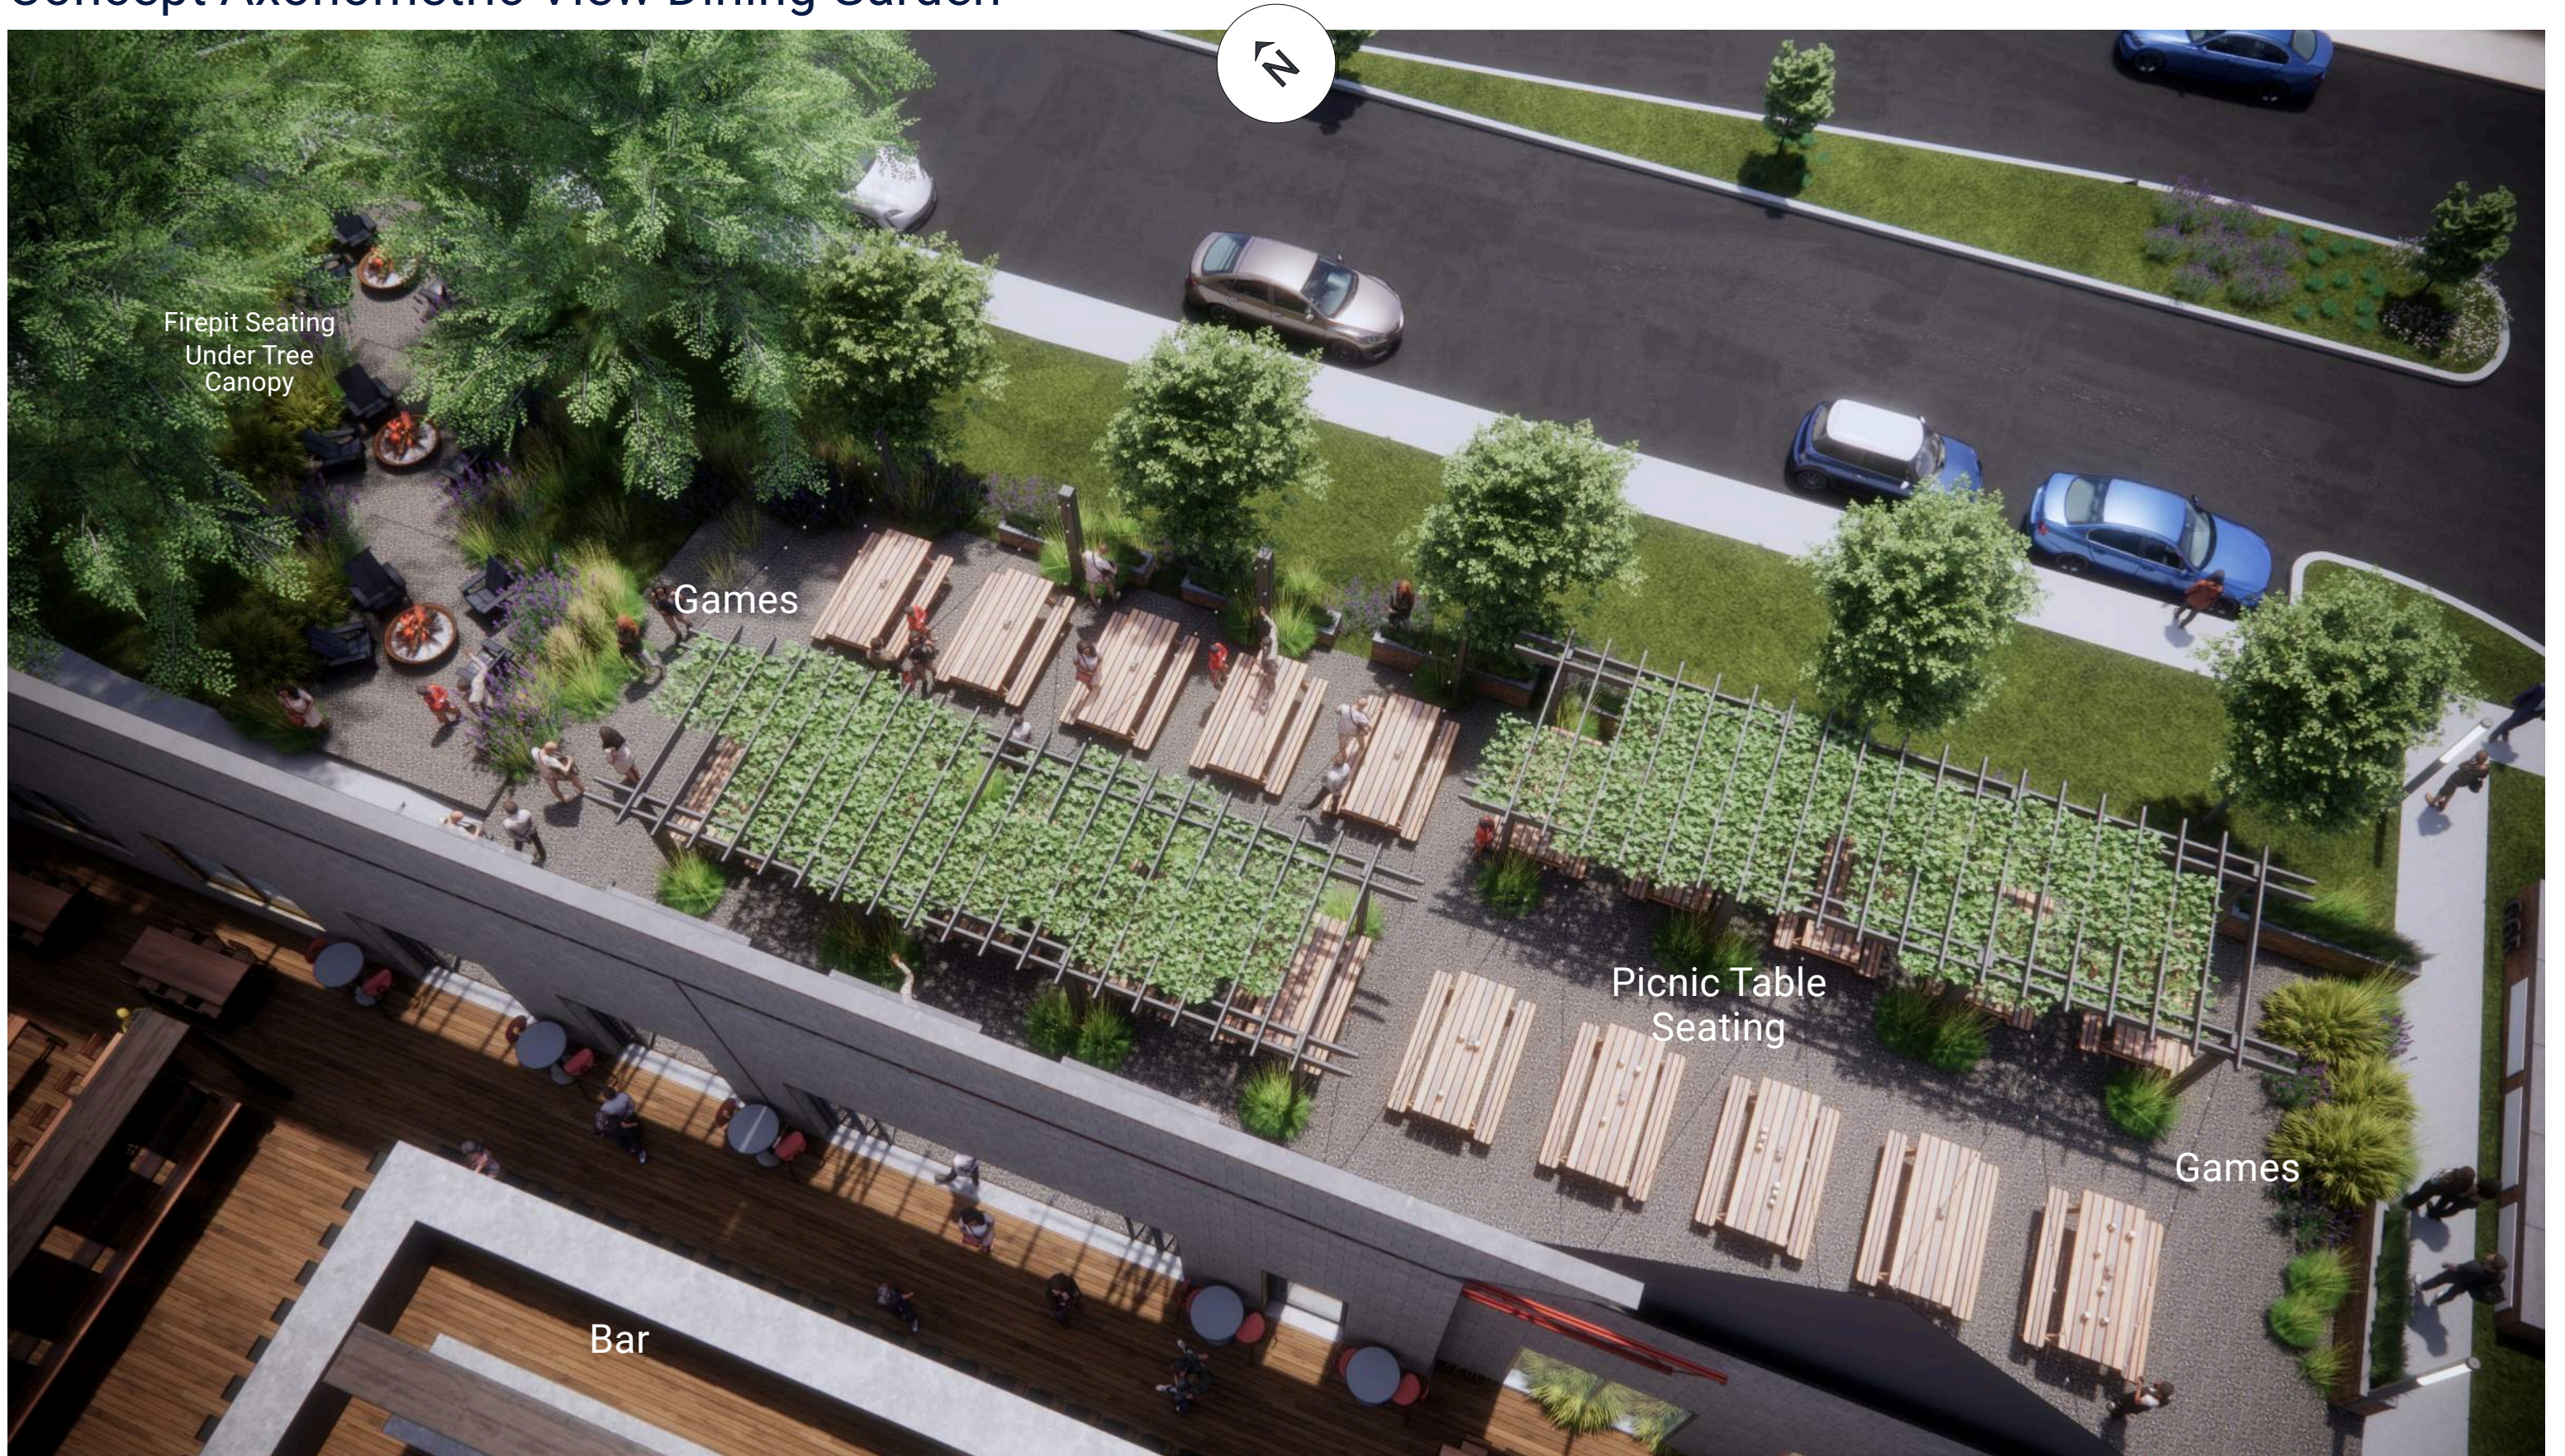

665 Stockton

Brewery Concept | February 10, 2025

NORR

Concept Site Plan

Concept Floor Plan

Concept Axonometric View

Concept Axonometric View Bar / Restaurant

Dining Hall View

Dining Hall View

Dining Hall View

Dining Hall View

Concept Axonometric View Dining Garden

Dining Garden View

Signage

Dining Garden View

Signage

Beer Garden View

Primary Elevation Views

Night Views Exterior