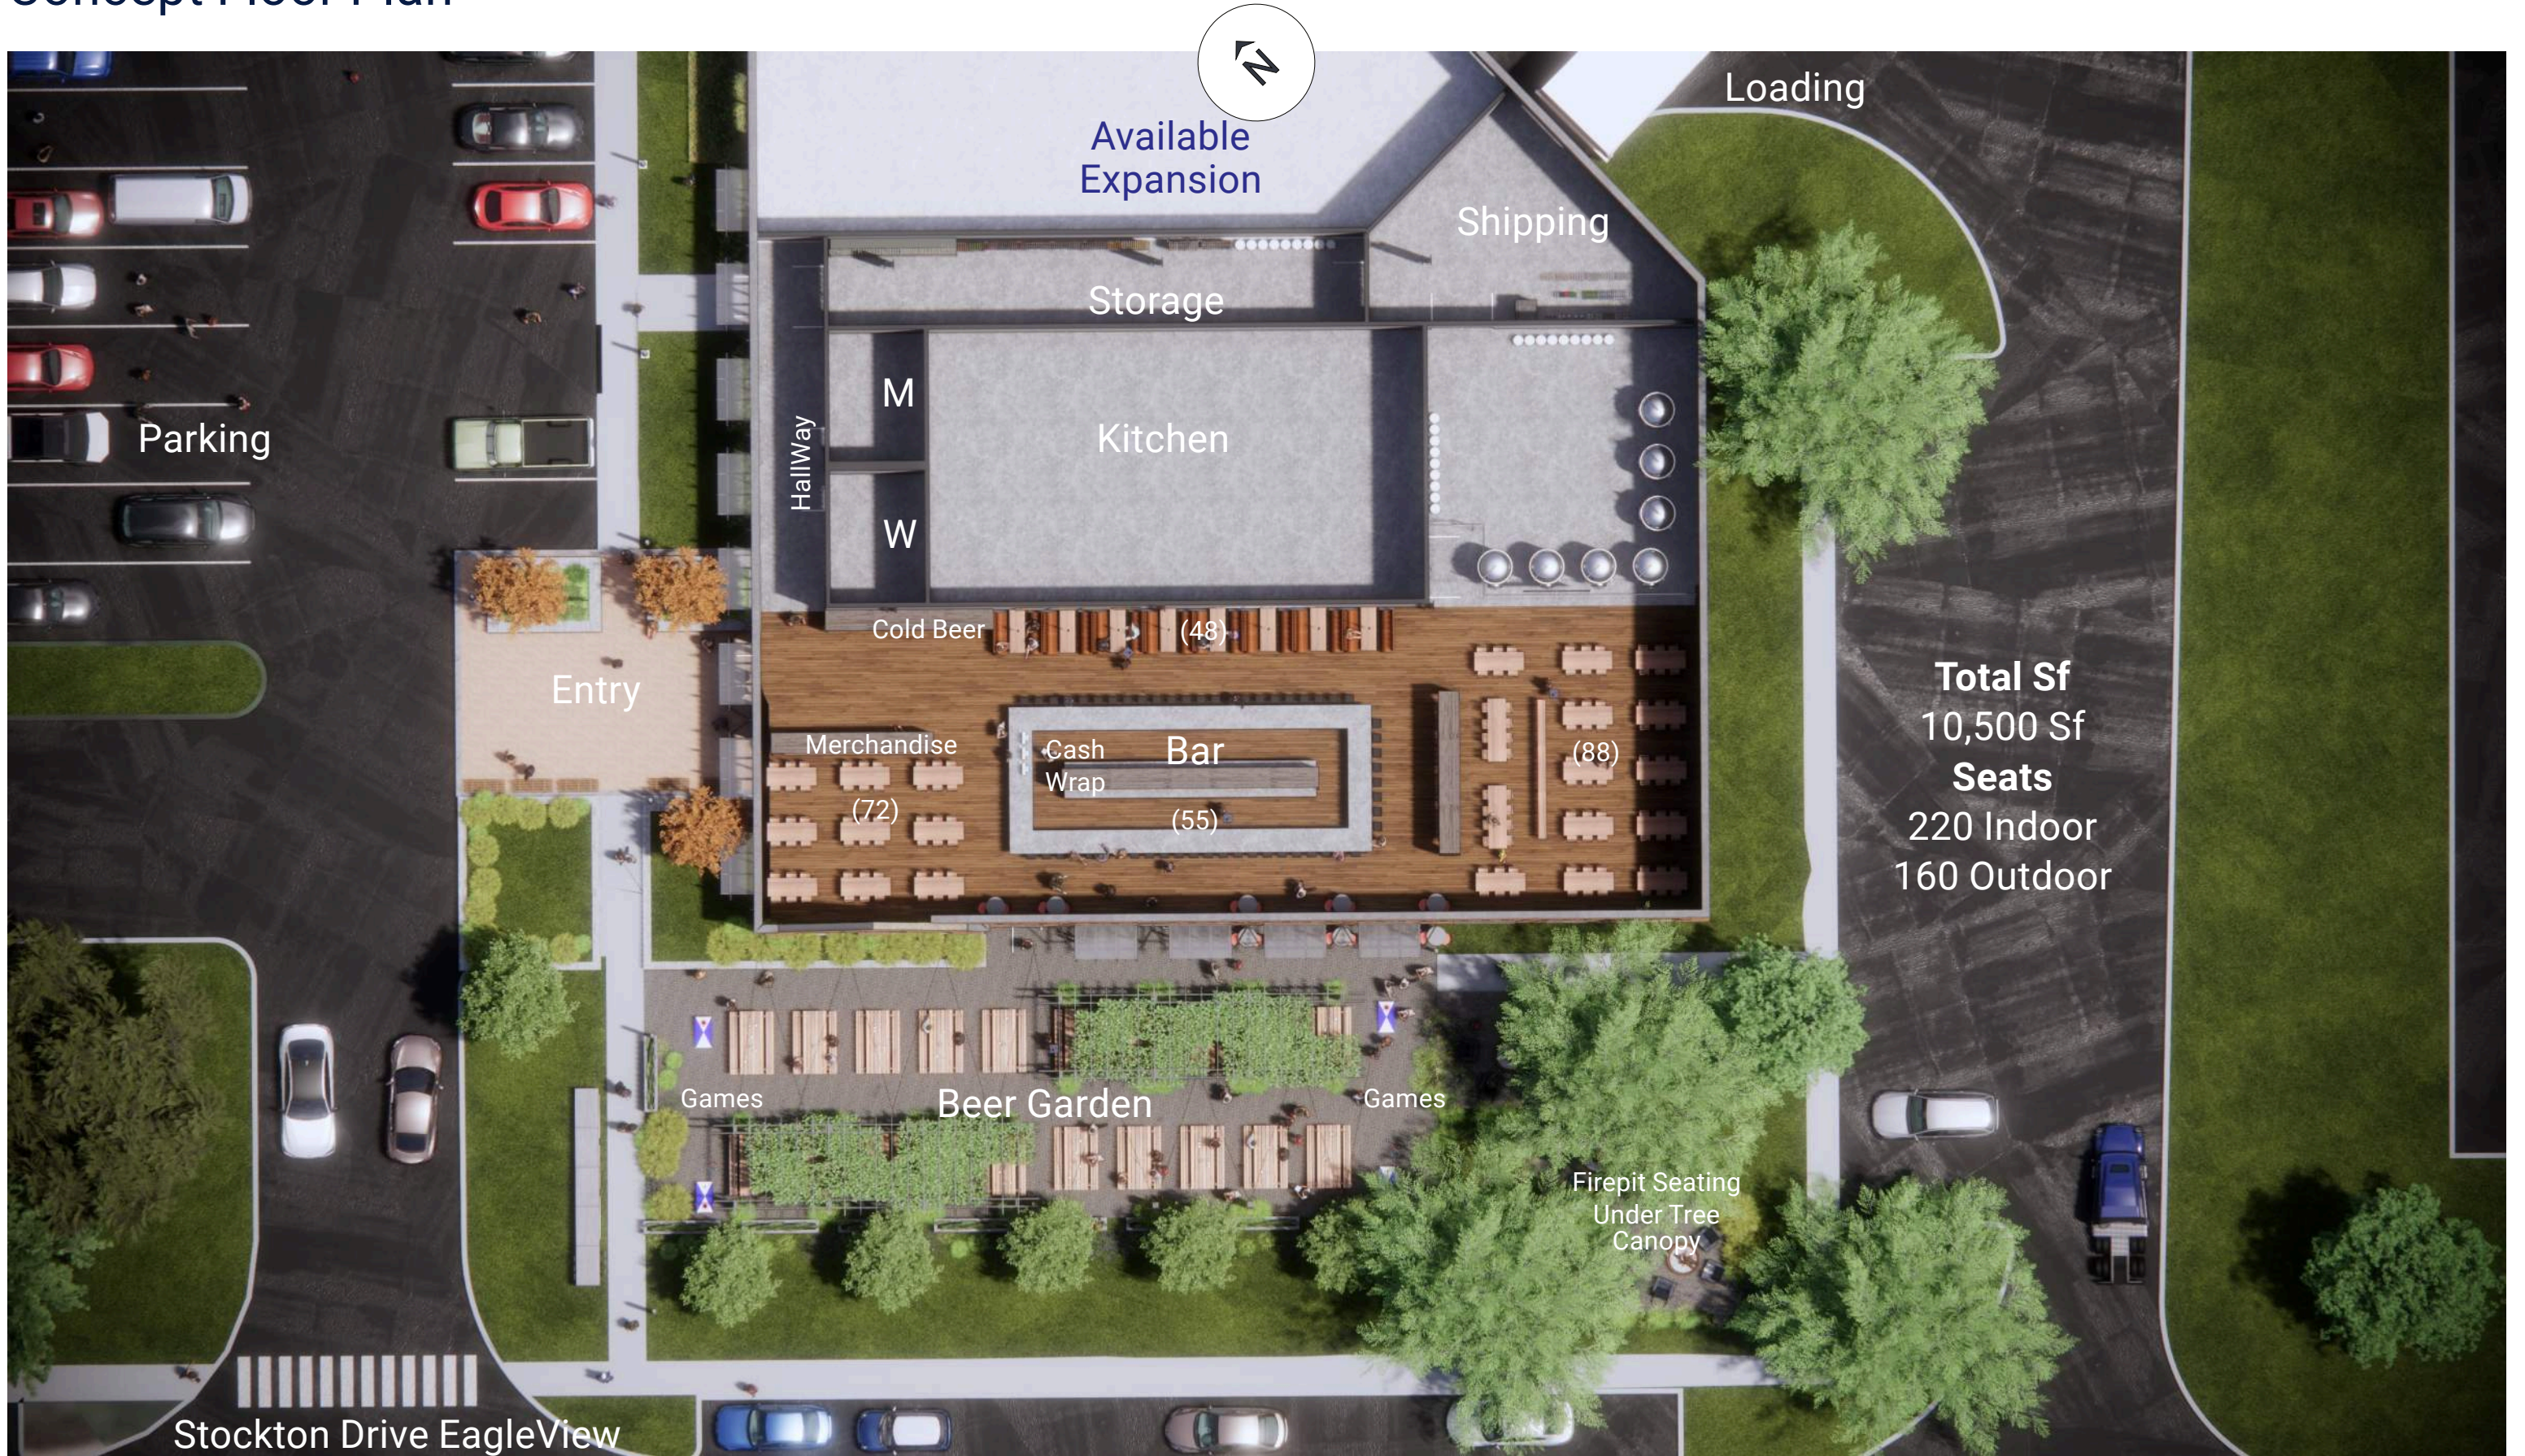

665 Stockton

Brewery Concept | February 10, 2025

NORR

Concept Site Plan

Concept Floor Plan

Concept Axonometric View

Concept Axonometric View Bar / Restaurant

Dining Hall View

Dining Hall View

Dining Hall View

Dining Hall View

Concept Axonometric View Dining Garden

Dining Garden View

Signage

Dining Garden View

Signage

Beer Garden View

Primary Elevation Views

Night Views Exterior