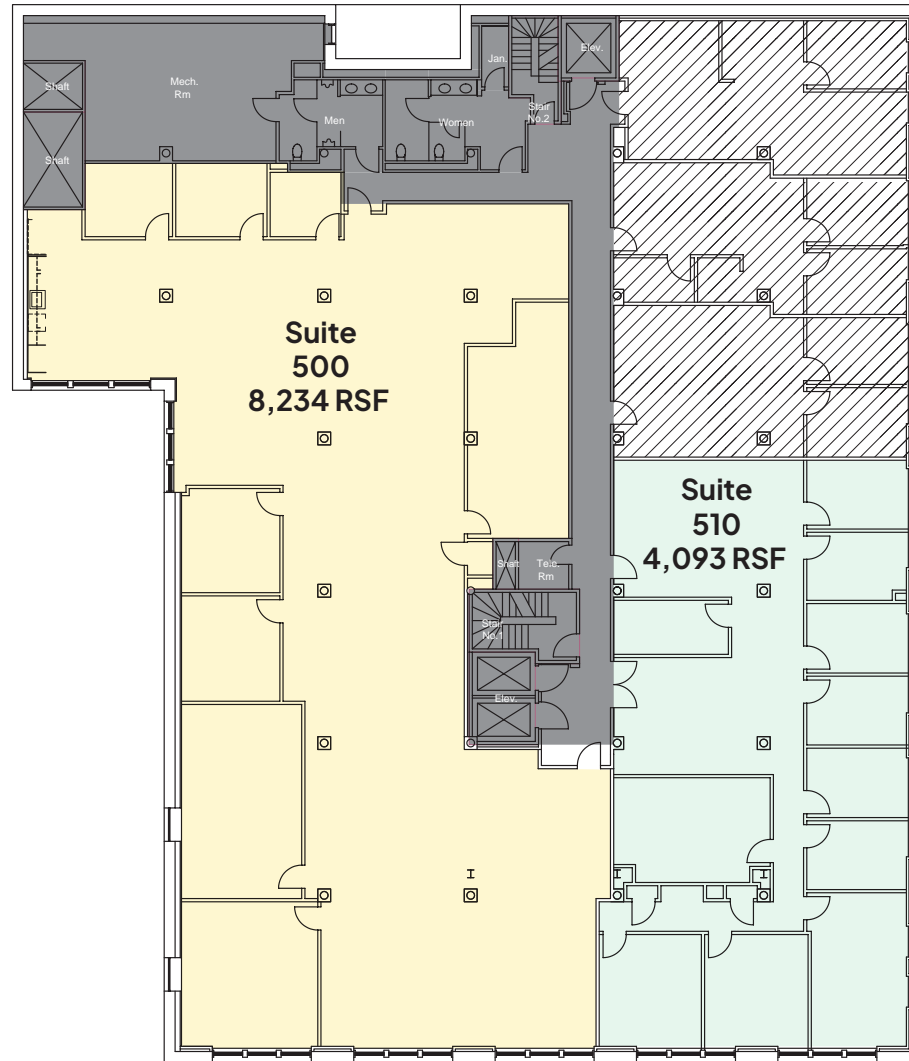

Suite 500 (5th)

4,093 - 12,327 RSF

Options

500 + 510	12,237 RSF
500	8,234 RSF
510	4,093 RSF

Kelly Glass
+1 415 322 5062
kelly.glass@avisonyoung.com
Lic #01335179

William O'Daly
+1 415 322 5053
will.odaly@avisonyoung.com
Lic #02063132