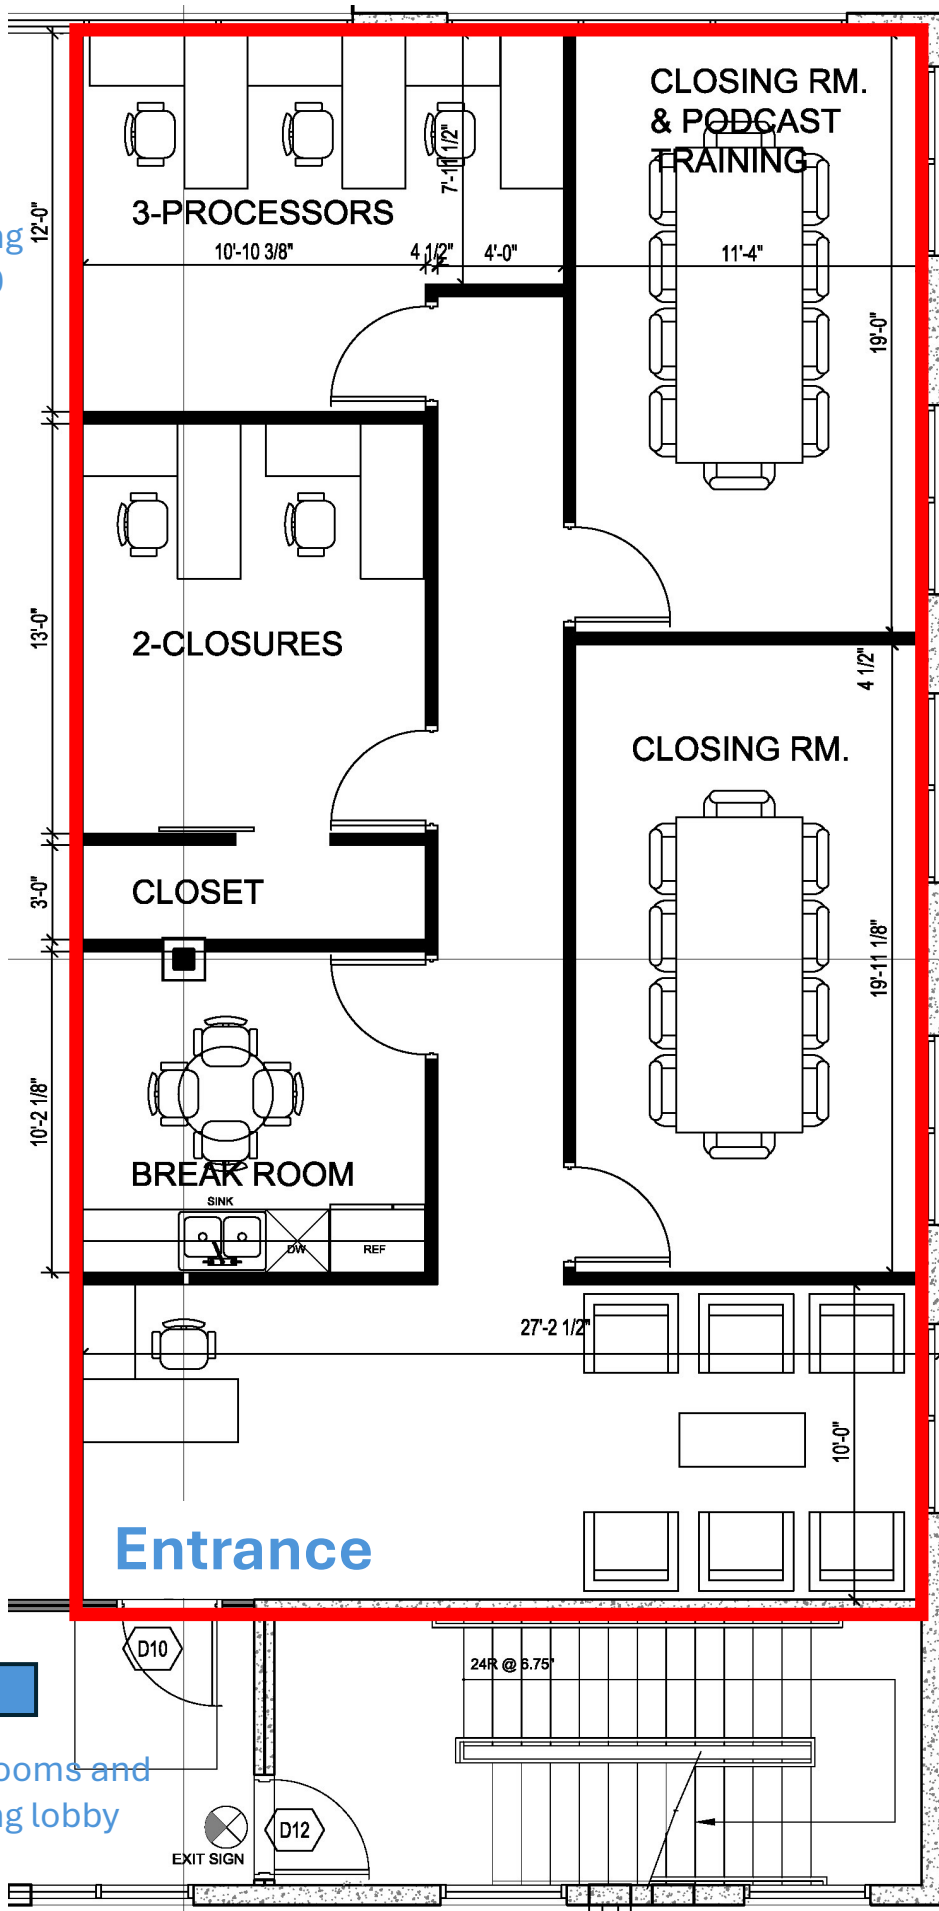

Front of building
facing Hwy 50

Elevator, restrooms and
main building lobby