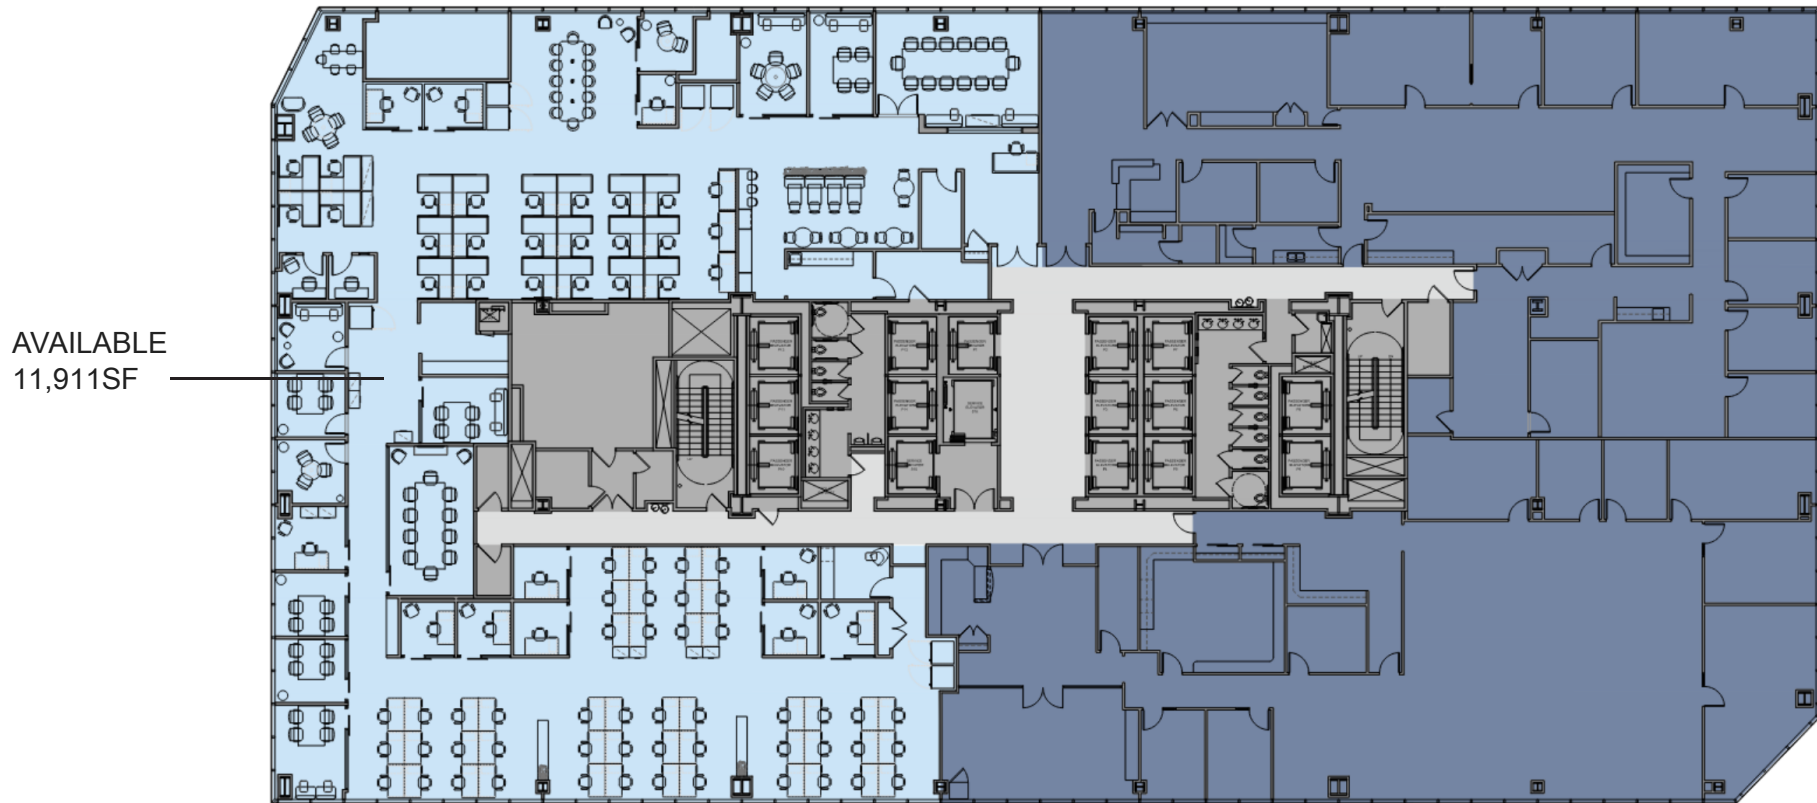

CIRA CENTRE

2929 Arch Street
Philadelphia, PA 19104

FLOOR 06 | SUITE 650

AVAILABLE
11,911SF

STEVE RUSH
215-397-1562 | Steve.Rush@bdnreit.com

2929 Arch Street, Suite 1800
Philadelphia, PA 19103
www.brandywinerealty.com