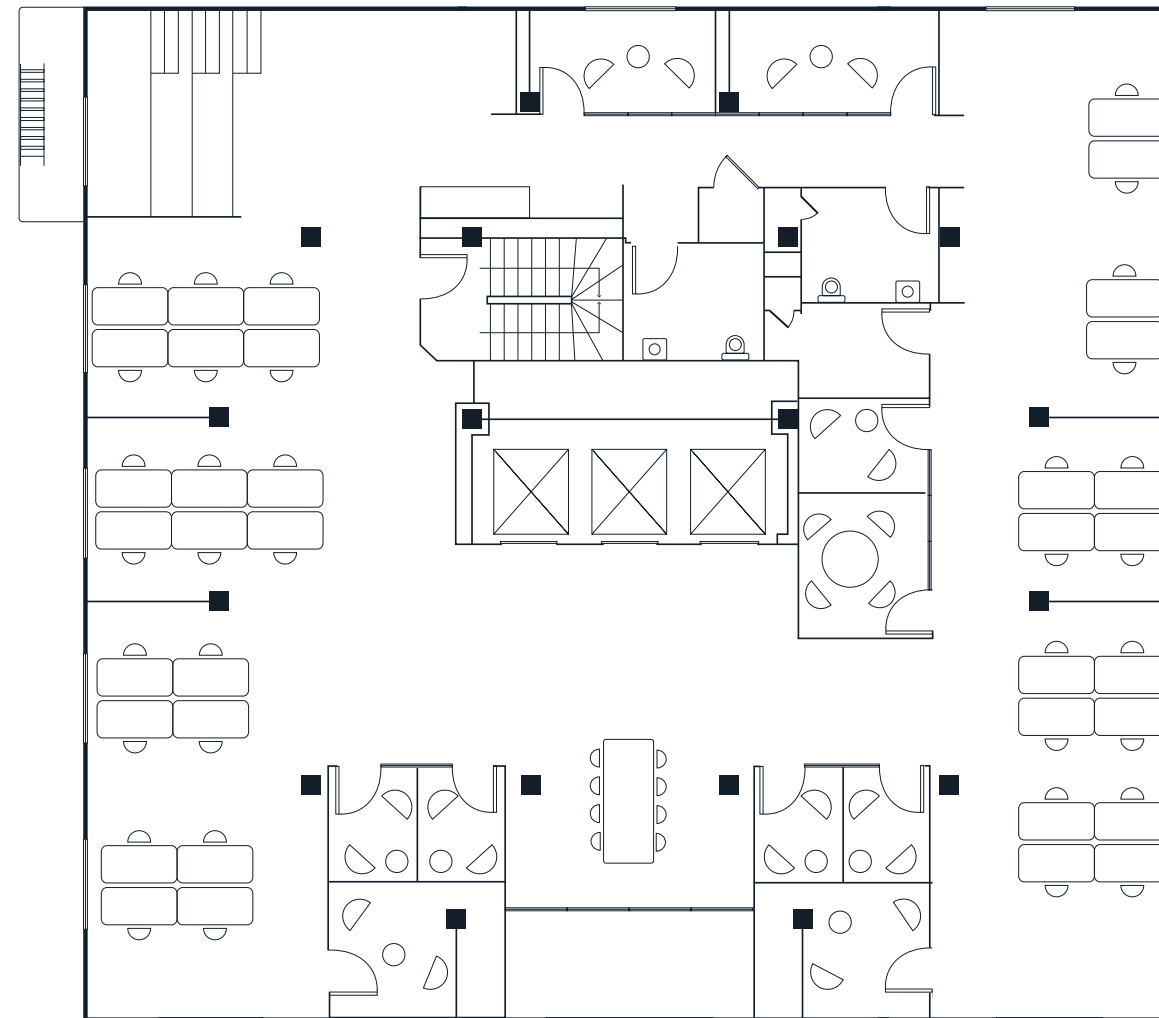

3RD FLOOR | THIRTY 3RD

7,738 RSF

Existing Configuration

SUITE NOTES

- 65 desks
- 5 meeting rooms
- 2 private work/meeting rooms
- 5 phone rooms
- Kitchen

2ND FLOOR | 703 MARKET

5,684 RSF

Existing Configuration

SUITE NOTES

- 36 Desks
- 10 meeting rooms
- Meeting area
- Stadium seating & collaboration area
- Kitchen