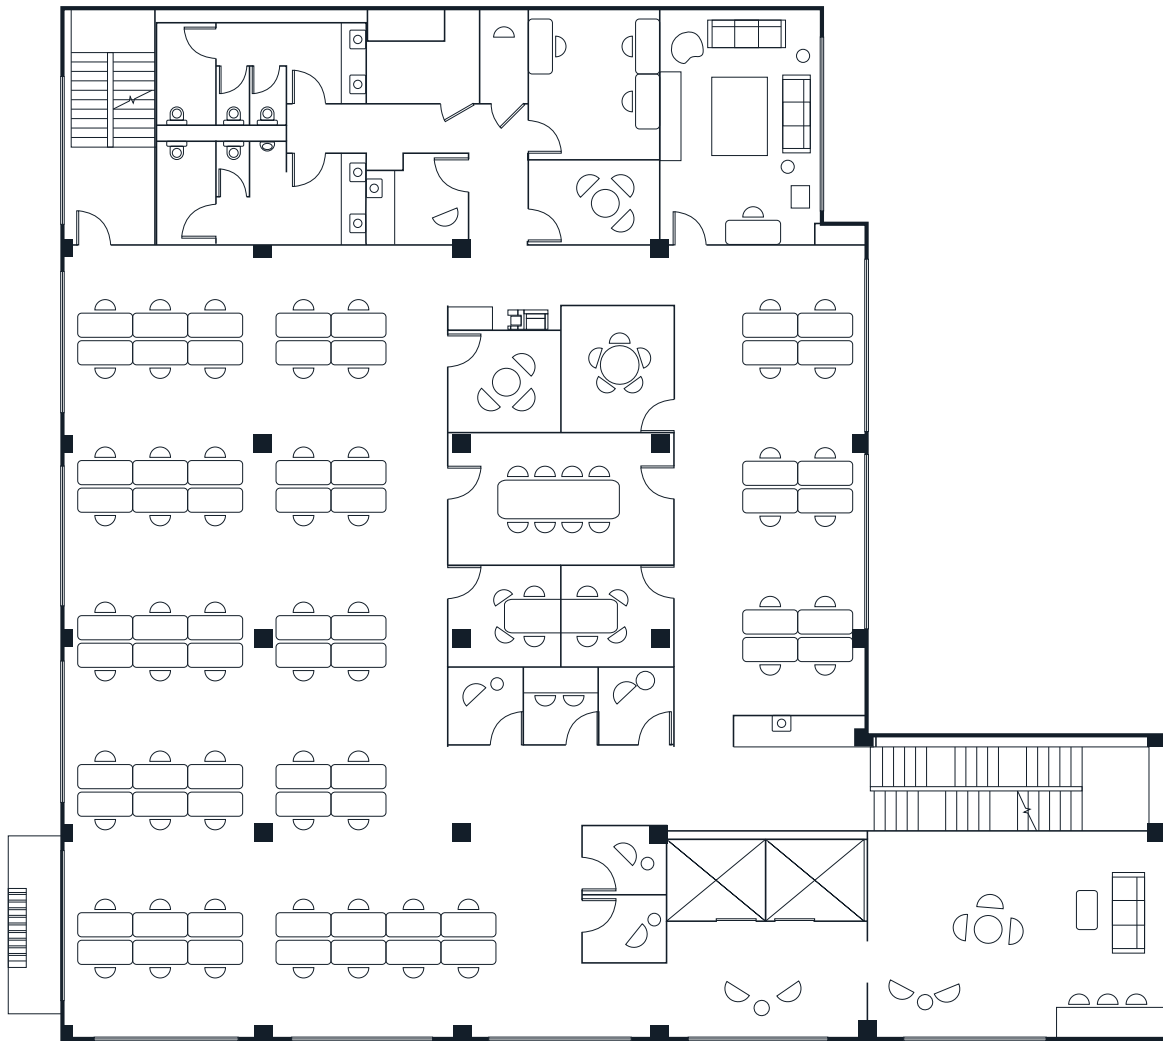

3RD FLOOR | THIRTY 3RD

7,738 RSF

Existing Configuration

SUITE NOTES

- 65 desks
- 5 meeting rooms
- 2 private work/meeting rooms
- 5 phone rooms
- Kitchen

2ND FLOOR | 703 MARKET

5,684 RSF

Existing Configuration

SUITE NOTES

- 36 Desks
- 10 meeting rooms
- Meeting area
- Stadium seating & collaboration area
- Kitchen