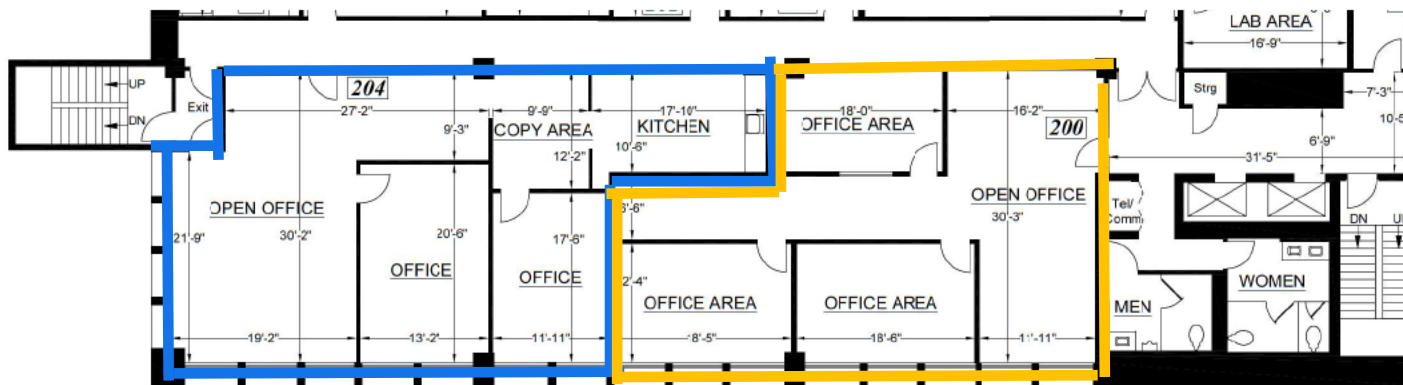

950 NORTHGATE DRIVE
SAN RAFAEL, CA

SECOND FLOOR
(As Measured: May 2024)

FLOOR PLAN

Survey Accuracy: +/- 0.00 %

Note: All dimensions shown are rounded to the nearest inch, for informational purposes only. All measurements are recorded to 1/8" accuracy as documented in the final CAD drawing supplied.

*Measured Area represents the footprint of the floor, and is used solely for billing purposes. It is NOT to be used for leasing purposes.