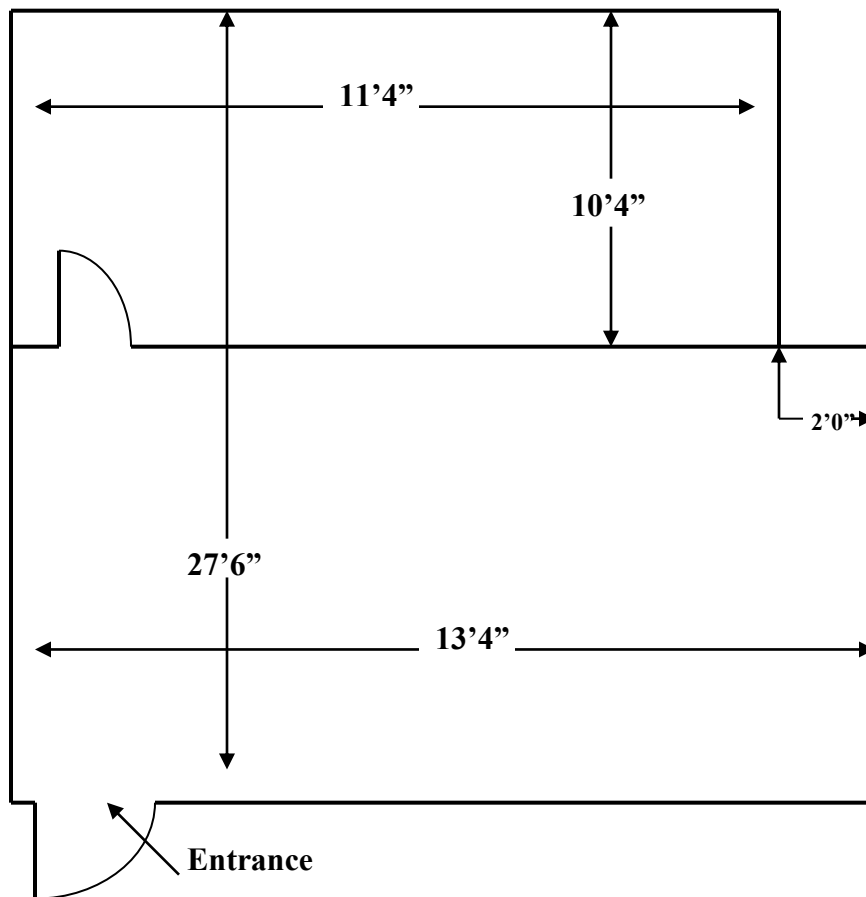

333 Sylvan Avenue
Lower Level-Suite #7
Englewood Cliffs, NJ

397 Total Rentable sq. ft.
---Not-to-Scale---

Window

Hallway