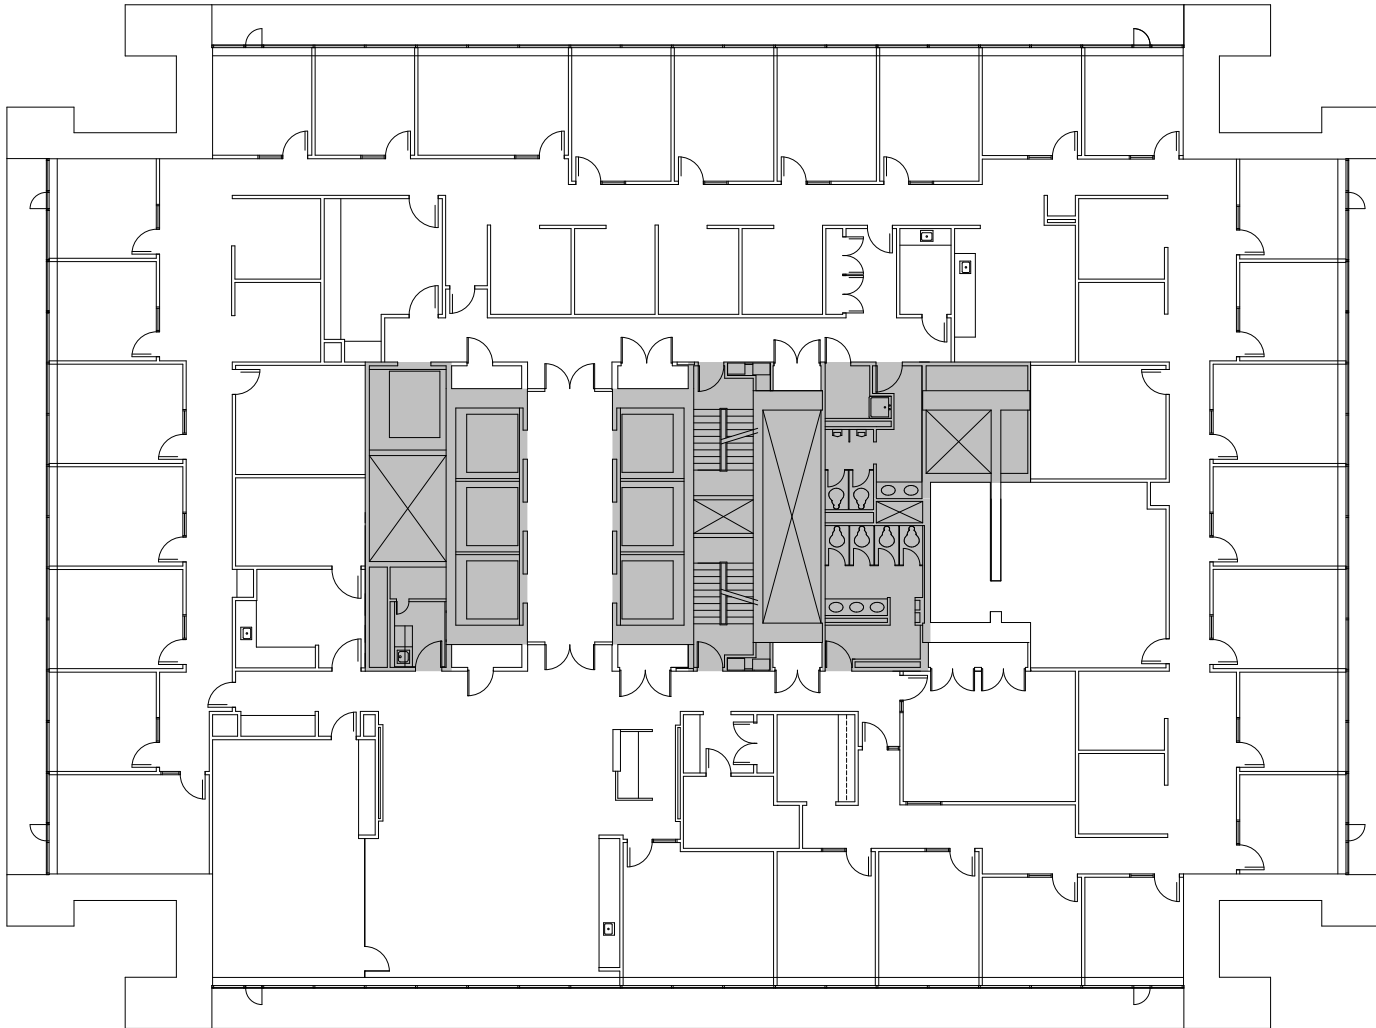

100 Light Street
Baltimore, MD 21201

Suite 2600

15,676 RSF

6711 Columbia Gateway Drive
Columbia, MD 21046
443.285.5400 | copt.com

100 LIGHT

KEY PLAN