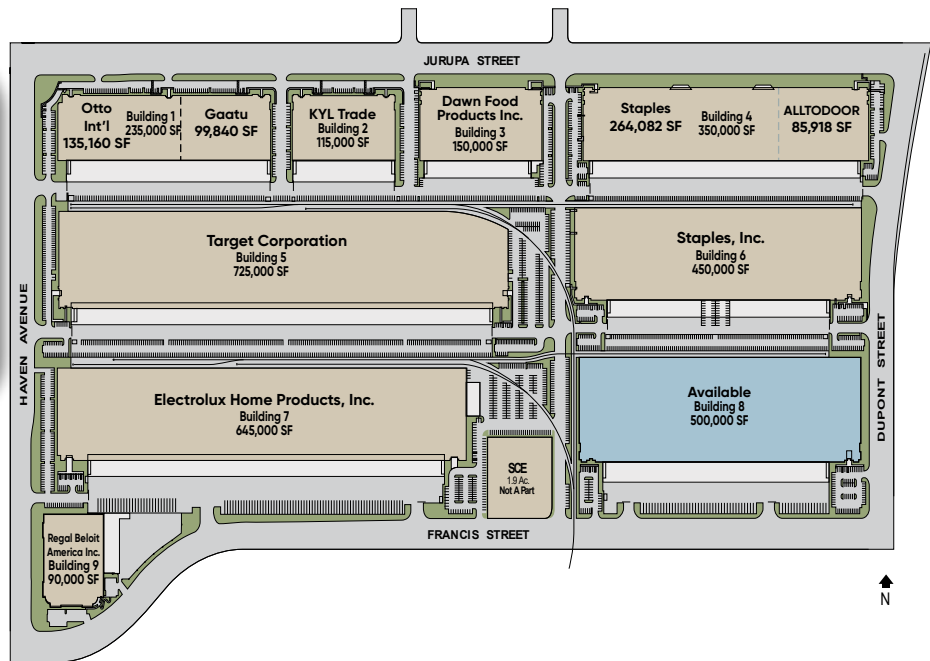

Majestic Airport Center - Ontario @ CCC IV
FOR LEASE 500,000 SF on 20.87 Acres
 Building 8: 4061 E. Francis Street, Ontario, CA

OFFICE SPACE
 ±5,571 SF

Mitch Embrey
 (562) 654-2726
 membrey@majesticrealty.com
 R.E. License #02058837 (CA)