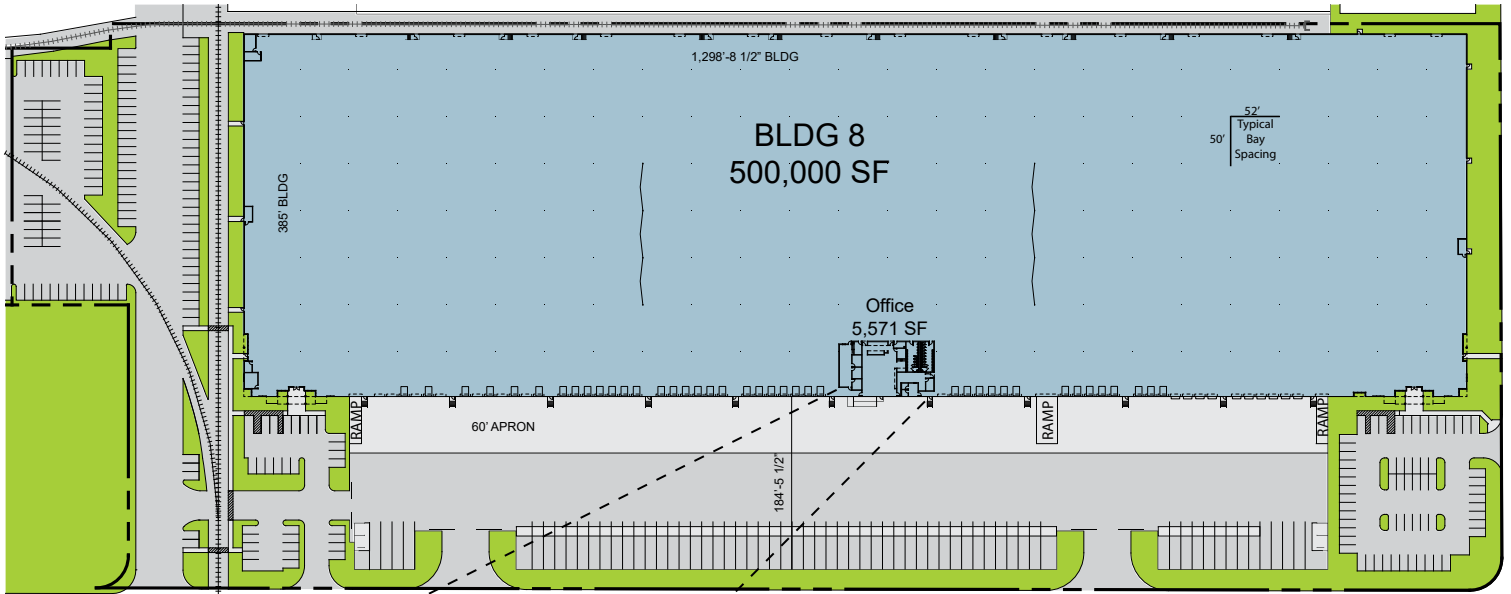

Majestic Airport Center - Ontario @ CCC IV
FOR LEASE 500,000 SF on 20.87 Acres
 Building 8: 4061 E. Francis Street, Ontario, CA

OFFICE SPACE
 ±5,571 SF

Mitch Embrey
 (562) 654-2726
 membrey@majesticrealty.com
 R.E. License #02058837 (CA)