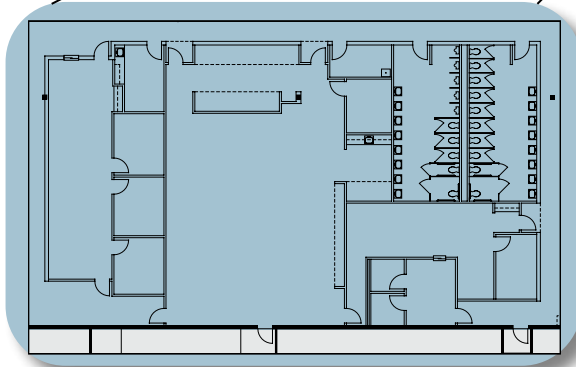

Majestic Airport Center - Ontario @ CCC IV
FOR LEASE 500,000 SF on 20.87 Acres
 Building 8: 4061 E. Francis Street, Ontario, CA

OFFICE SPACE
 ±5,571 SF

Mitch Embrey
 (562) 654-2726
 membrey@majesticrealty.com
 R.E. License #02058837 (CA)