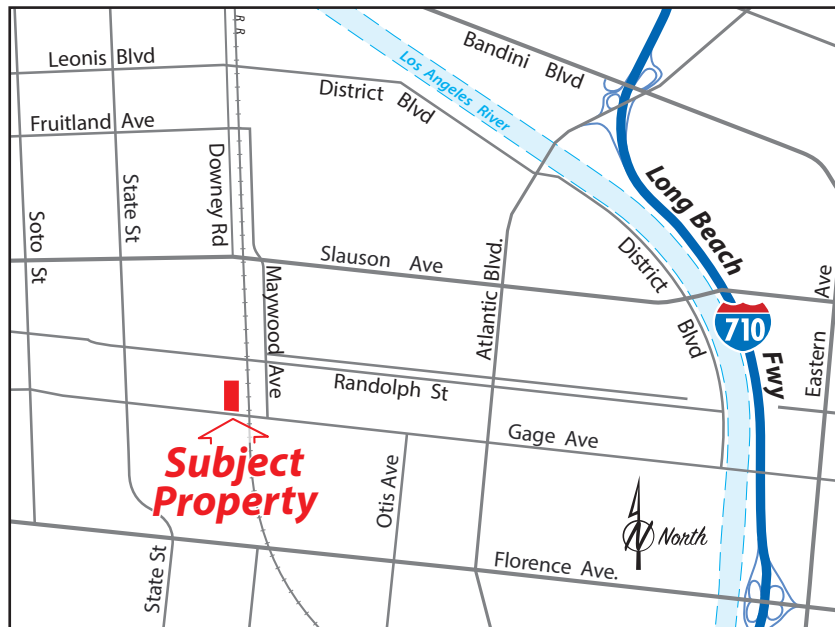

3383 East Gage Ave. Huntington Park, CA 90255

52,450 S.F. Industrial/Creative Facility

Contact exclusive agent:

Mark Whitman

mwhitman@dorinrealty.com

213-627-0007 Ext 124

4555 Pacific Blvd., Vernon, CA 90058-2207