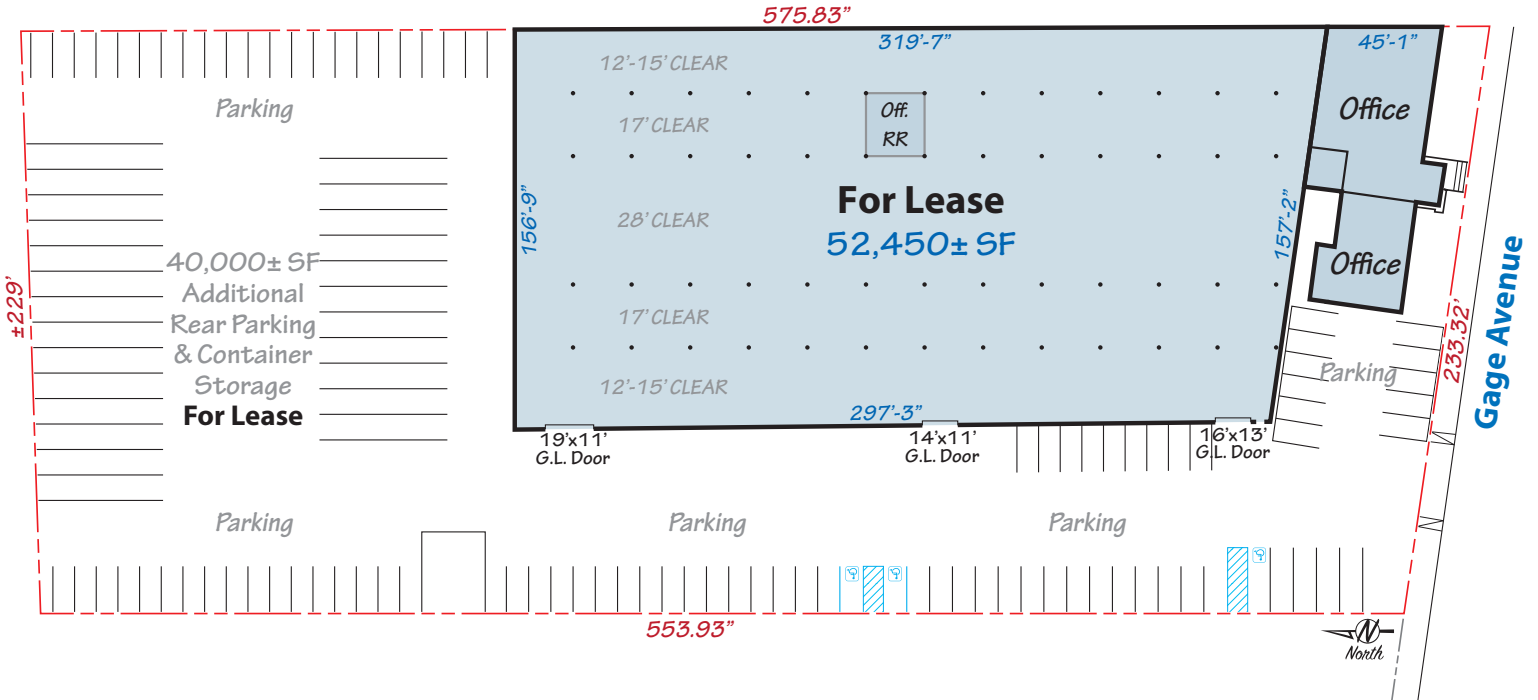

3383 East Gage Ave. Huntington Park, CA 90255

52,450 S.F. Industrial/Creative Facility

Contact exclusive agent:

Mark Whitman

mwhitman@dorinrealty.com

213-627-0007 Ext 124

4555 Pacific Blvd., Vernon, CA 90058-2207