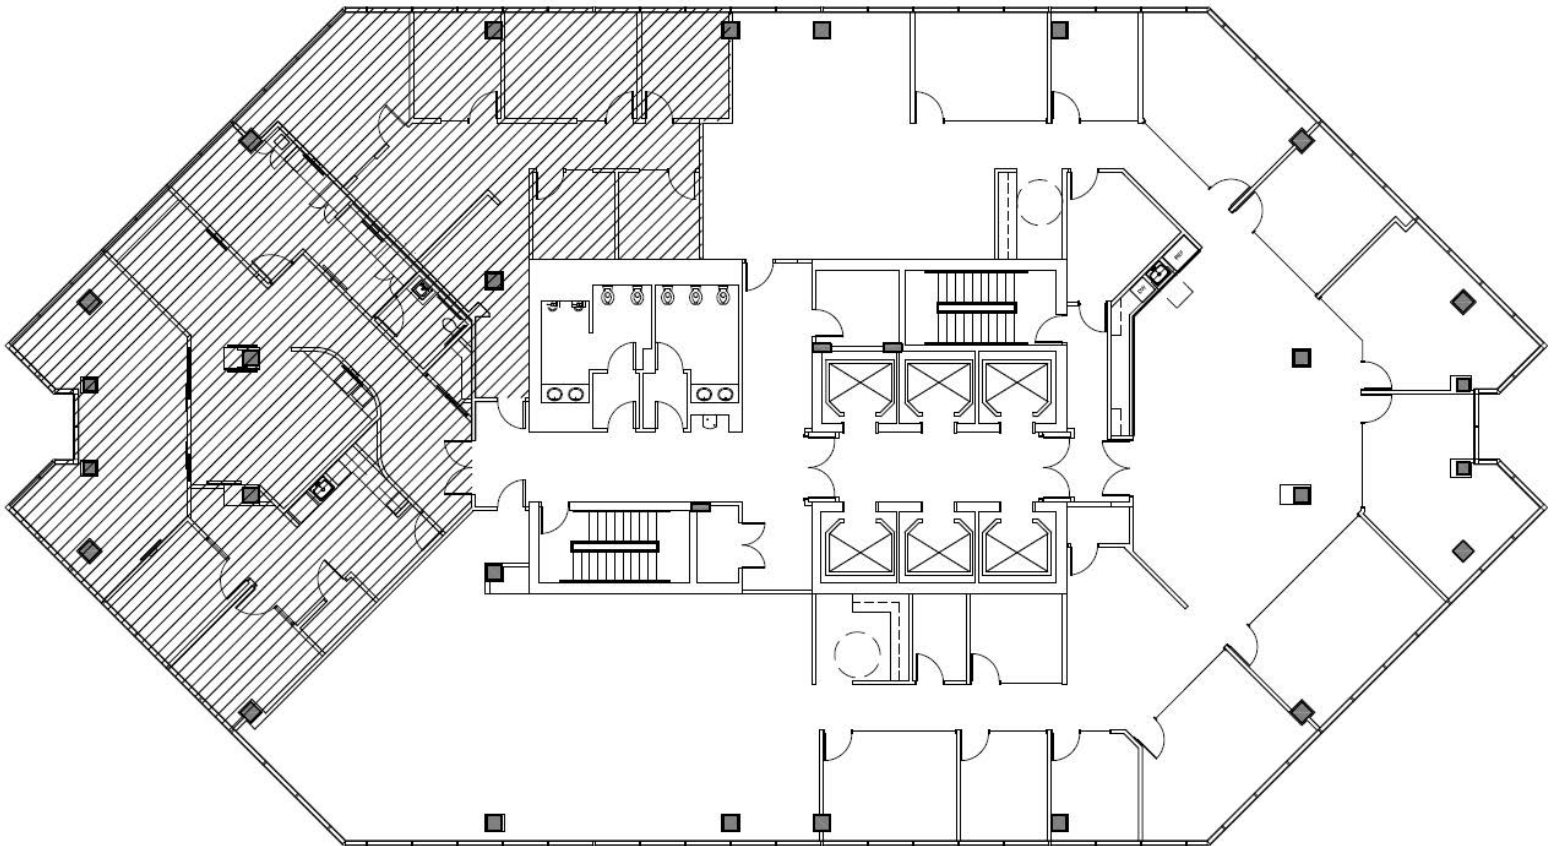

NORTHBRIDGE

CENTRE

515 NORTH FLAGLER DRIVE | WEST PALM BEACH, FL 33401

Suite 1200 | 8,614 RSF

For More Information

Kevin Probel

Senior Managing Director
+1 561 676 2131
kevin.probel@jll.com

Kevin McCarthy