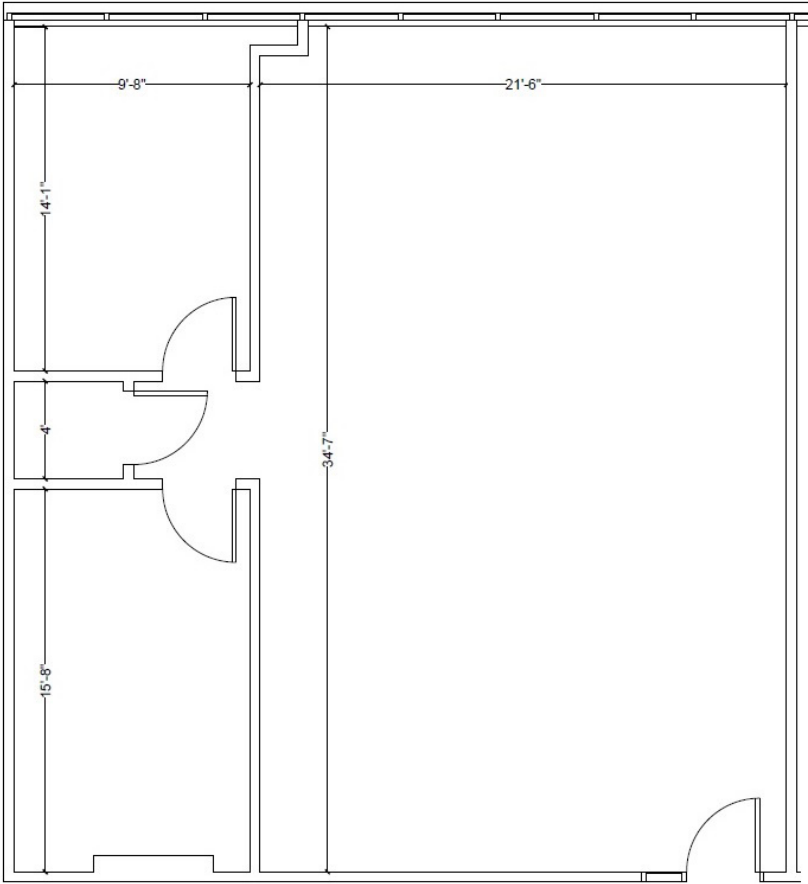

Lakecrest at Corporex Park

3710 Corporex Park Drive
Tampa, FL 33619

NAI Burns Scalo
SW Florida

MICHAEL COPPOLA
+1 813.523.3321
mcoppola@naiburnsscalo.com

NAI Burns Scalo
SW Florida