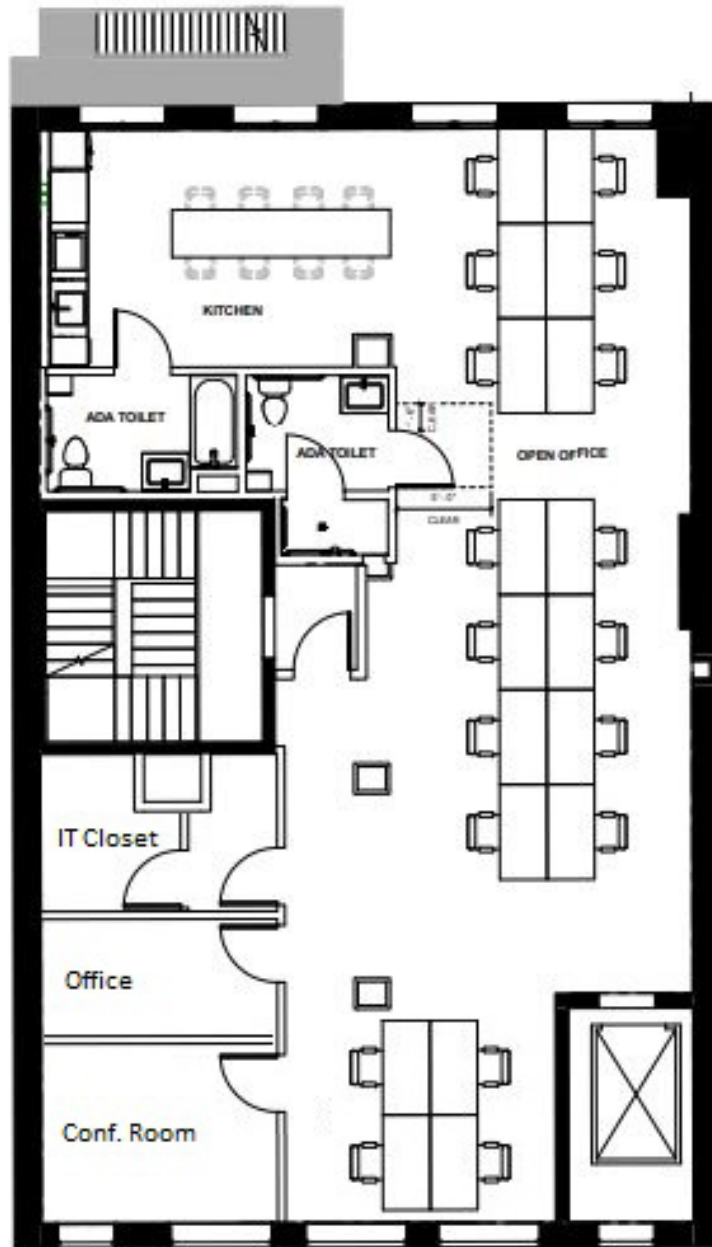

FLOOR PLAN

5TH FLOOR | 2,241 SF PROPOSED LAYOUT

BONNY L. DOORAKIAN
617.850.9655
bdoorakian@bradvisors.com

ALEKSIA BULKU
617.850.9665
abulku@bradvisors.com

136 Newbury Street | 4th Floor | Boston, MA 02116 | 617.375.7900 | BRAdvisors.com