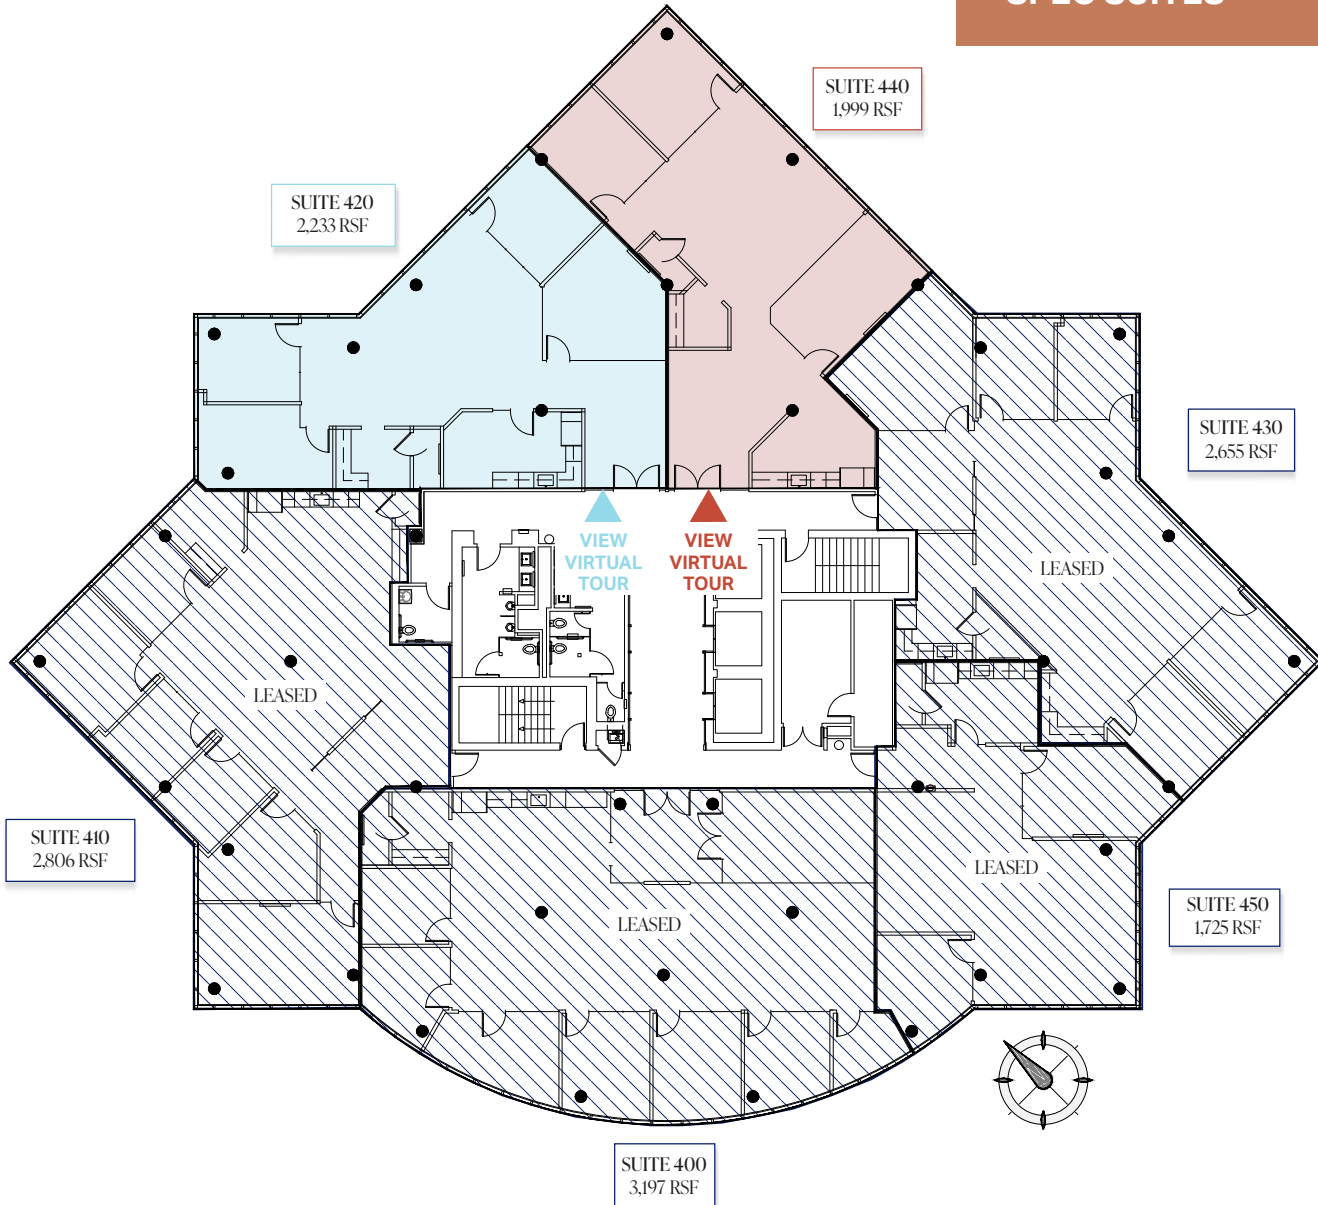

4th Floor

SPEC SUITES

DISTINCT PLACES

For Distinct Ambitions

FOR MORE INFORMATION, PLEASE CONTACT:

TCRE

Laurel Oswald
Executive Director
561.569.2617
loswald@tcrefl.com

Jon Blunk
President
561.288.9556
jblunk@tcrefl.com