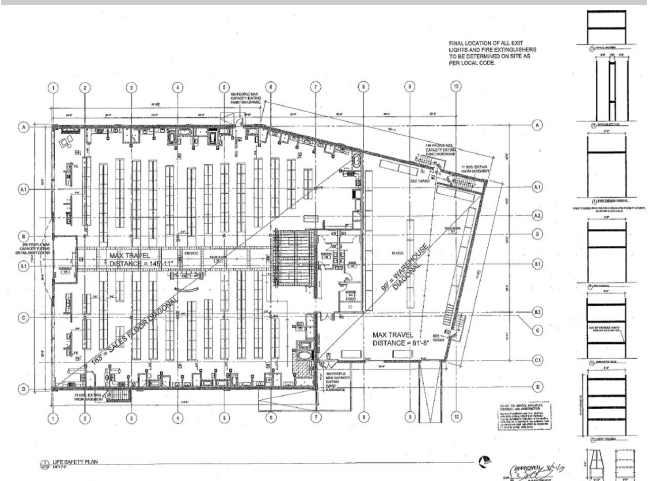

Upon Request

Property is located in great location, has great visibility on Sunrise Highway with over 37,000 vehicles per day pass this site. Convenient truck loading and additional parking or storage in basement. Ceiling height ~15ft. Main floor is ~18,500sf / Lower level is ~11,500sf
 Neighboring tenants: Infinity, Audi, Acura, Honda, Volkswagon, Ford, Atlantic Auto Mall, The Bristol Assisted Living, Blink Fitness, Leslie Pool Supply, Bank of America, Citibank, Cosmo Prof, Kentucky Fried Chicken, Taco Bell, Wendy's, IHOP, Jersey Mike's, and Dunkin.'...

- Great visibility on Sunrise Highway.
- Additional parking in basement.
- 58 Surface Parking Spaces.

SUNRISE HIGHWAY (ROUTE 27)

Rental Rate:	Upon Request
Property Type:	Retail
Property Subtype:	Freestanding
Gross Leasable Area:	18,080 SF
Year Built:	1972
Walk Score ®:	75 (Very Walkable)
Transit Score ®:	54 (Good Transit)
Rental Rate Mo:	Upon Request

1st Floor

1

Space Available	18,080 SF
Rental Rate	Upon Request
Date Available	Now
Service Type	Negotiable
Space Type	Relet
Space Use	Retail
Lease Term	1 - 20 Years

18,080 SF on grade / 11,114 SF in basement for automobile storage (12' ceilings)

SITE PLAN