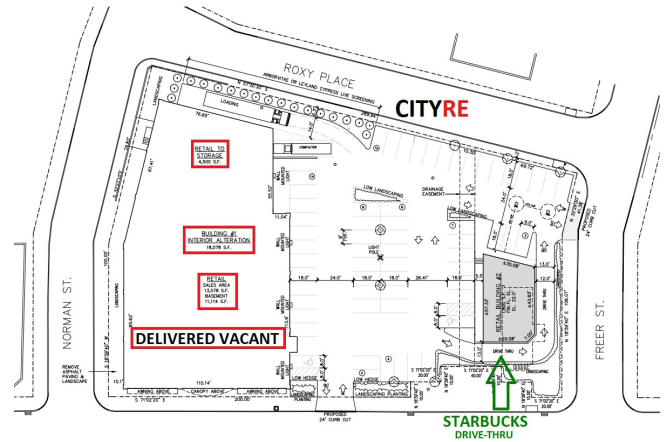

Upon Request

Property is located in great location, has great visibility on Sunrise Highway with over 37,000 vehicles per day pass this site. Convenient truck loading and additional parking or storage in basement. Ceiling height ~15ft. Main floor is ~18,500sf / Lower level is ~11,500sf
 Neighboring tenants: Infinity, Audi, Acura, Honda, Volkswagon, Ford, Atlantic Auto Mall, The Bristol Assisted Living, Blink Fitness, Leslie Pool Supply, Bank of America, Citibank, Cosmo Prof, Kentucky Fried Chicken, Taco Bell, Wendy's, IHOP, Jersey Mike's, and Dunkin.'...

- Great visibility on Sunrise Highway.
- Additional parking in basement.
- 58 Surface Parking Spaces.

SUNRISE HIGHWAY (ROUTE 27)

Rental Rate:	Upon Request
Property Type:	Retail
Property Subtype:	Freestanding
Gross Leasable Area:	18,080 SF
Year Built:	1972
Walk Score ®:	75 (Very Walkable)
Transit Score ®:	54 (Good Transit)
Rental Rate Mo:	Upon Request

1st Floor

1

Space Available	18,080 SF
Rental Rate	Upon Request
Date Available	Now
Service Type	Negotiable
Space Type	Relet
Space Use	Retail
Lease Term	1 - 20 Years

18,080 SF on grade / 11,114 SF in basement for automobile storage (12' ceilings)

SITE PLAN