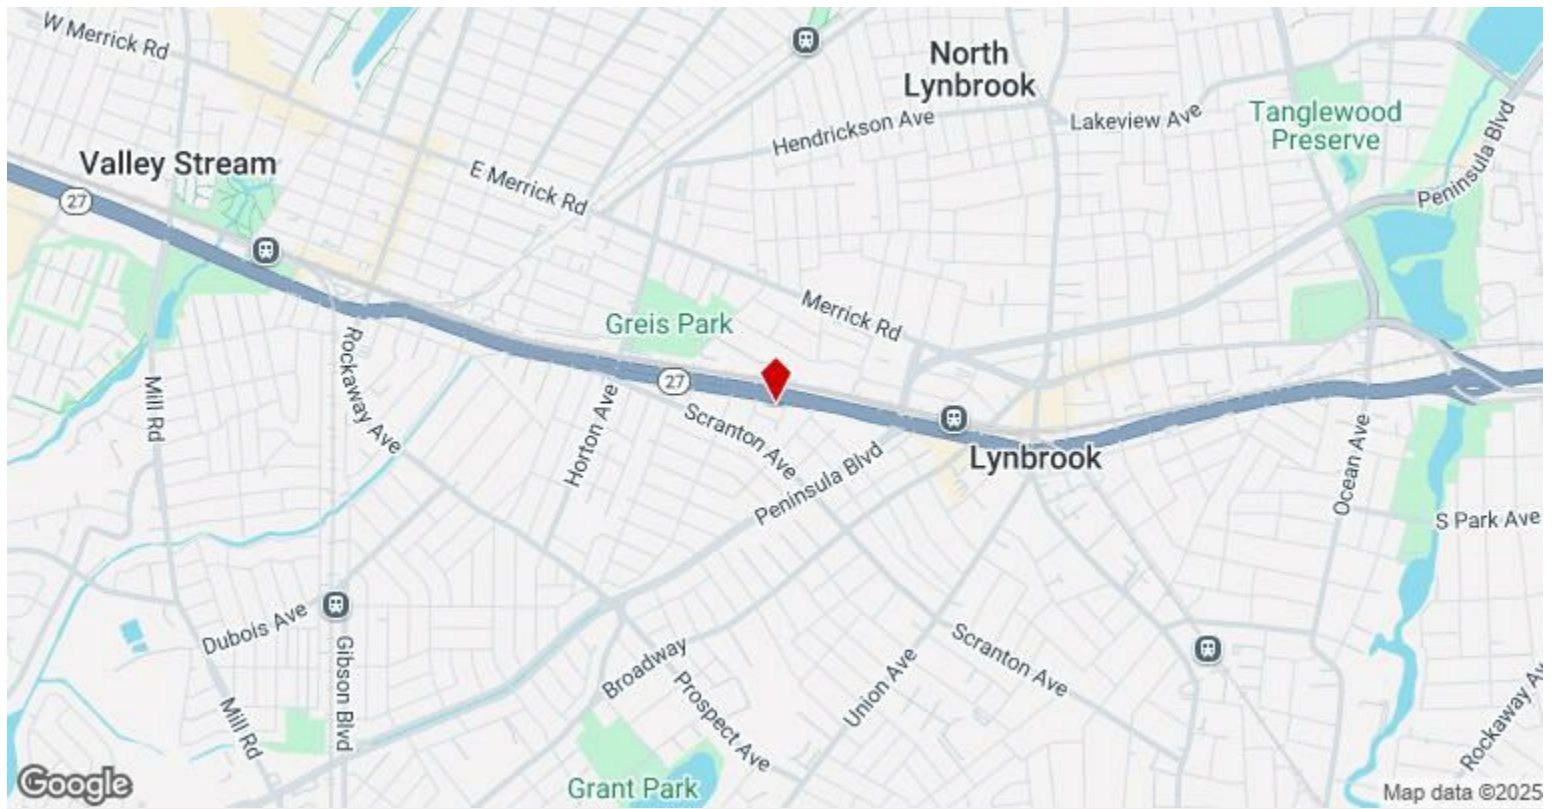

Upon Request

Property is located in great location, has great visibility on Sunrise Highway with over 37,000 vehicles per day pass this site. Convenient truck loading and additional parking or storage in basement. Ceiling height ~15ft. Main floor is ~18,500sf / Lower level is ~11,500sf
 Neighboring tenants: Infinity, Audi, Acura, Honda, Volkswagon, Ford, Atlantic Auto Mall, The Bristol Assisted Living, Blink Fitness, Leslie Pool Supply, Bank of America, Citibank, Cosmo Prof, Kentucky Fried Chicken, Taco Bell, Wendy's, IHOP, Jersey Mike's, and Dunkin.'...

- Great visibility on Sunrise Highway.
- Additional parking in basement.
- 58 Surface Parking Spaces.

SUNRISE HIGHWAY (ROUTE 27)

Rental Rate:	Upon Request
Property Type:	Retail
Property Subtype:	Freestanding
Gross Leasable Area:	18,080 SF
Year Built:	1972
Walk Score ®:	75 (Very Walkable)
Transit Score ®:	54 (Good Transit)
Rental Rate Mo:	Upon Request

831-839 Sunrise Hwy, Lynbrook, NY 11563

Property is located in great location, has great visibility on Sunrise Highway with over 37,000 vehicles per day pass this site. Convenient truck loading and additional parking in basement. Neighboring tenants: Infinity, Audi, Acura, Honda, Volkswagon, Ford, Atlantic Auto Mall, The Bristol Assisted Living, Blink Fitness, Leslie Pool Supply, Bank of America, Citibank, Cosmo Prof, Kentucky Fried Chicken, Taco Bell, Wendy's, IHOP, Jersey Mike's, and Dunkin.'