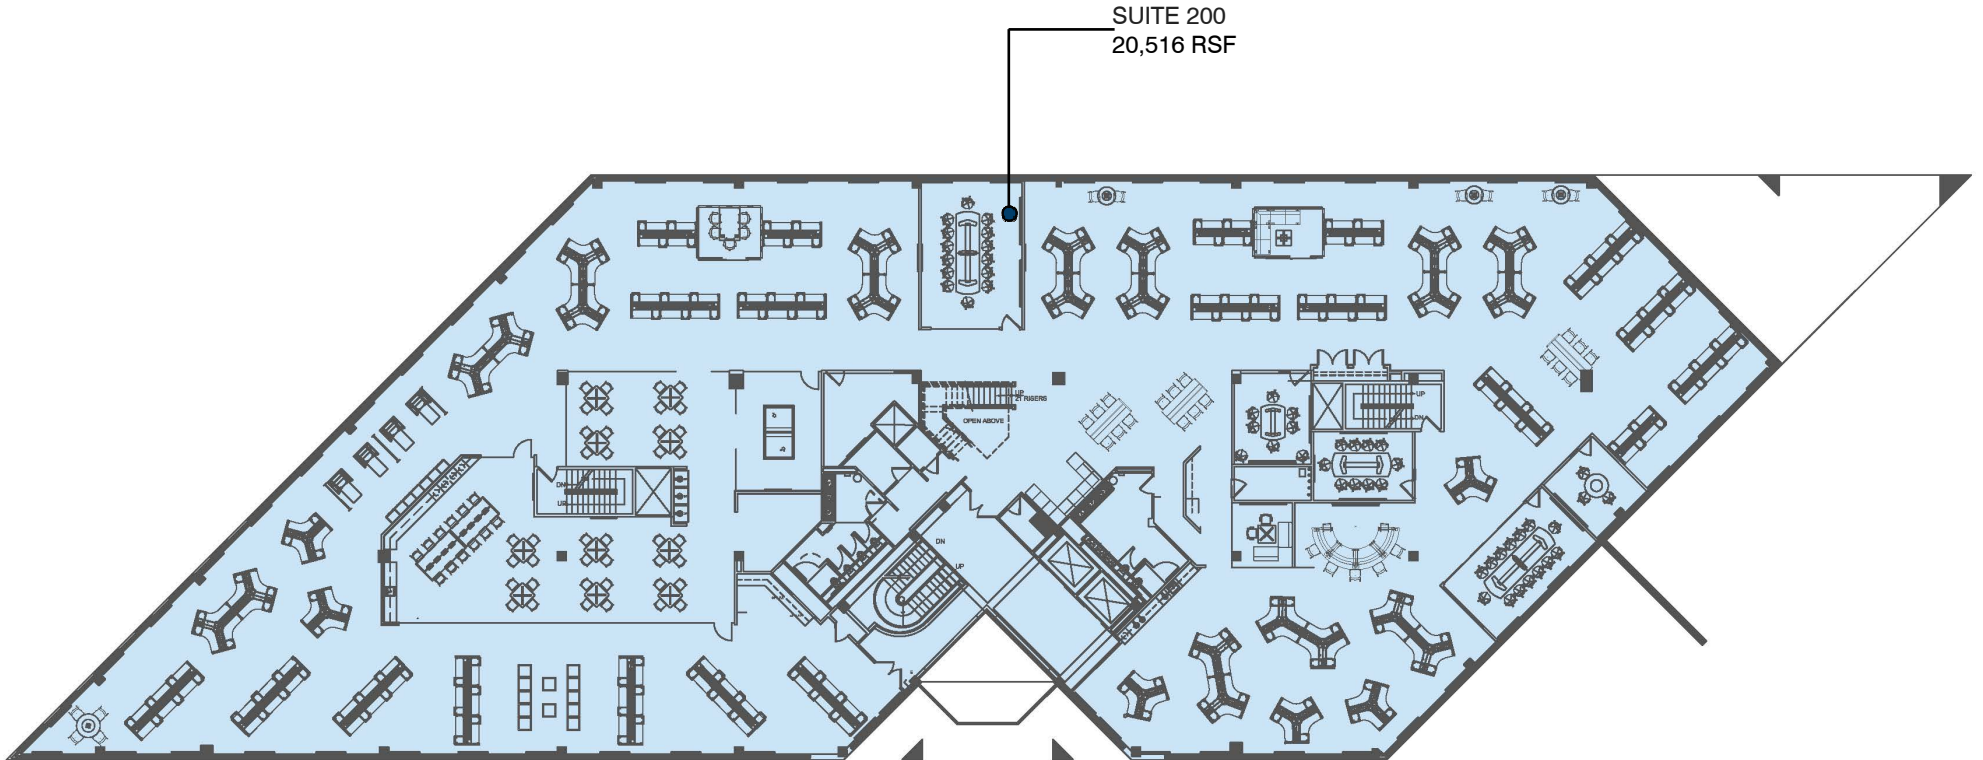

SOUTHPOINT I

1160 West Swedesford Road, Berwyn, PA

SECOND FLOOR PLAN

for more information : KATHY SWEENEY-POGWIST | 610.832.7743 | kathy.sweeney-pogwist@bdnreit.com

555 East Lancaster Ave, Suite 110
Radnor, PA 19087