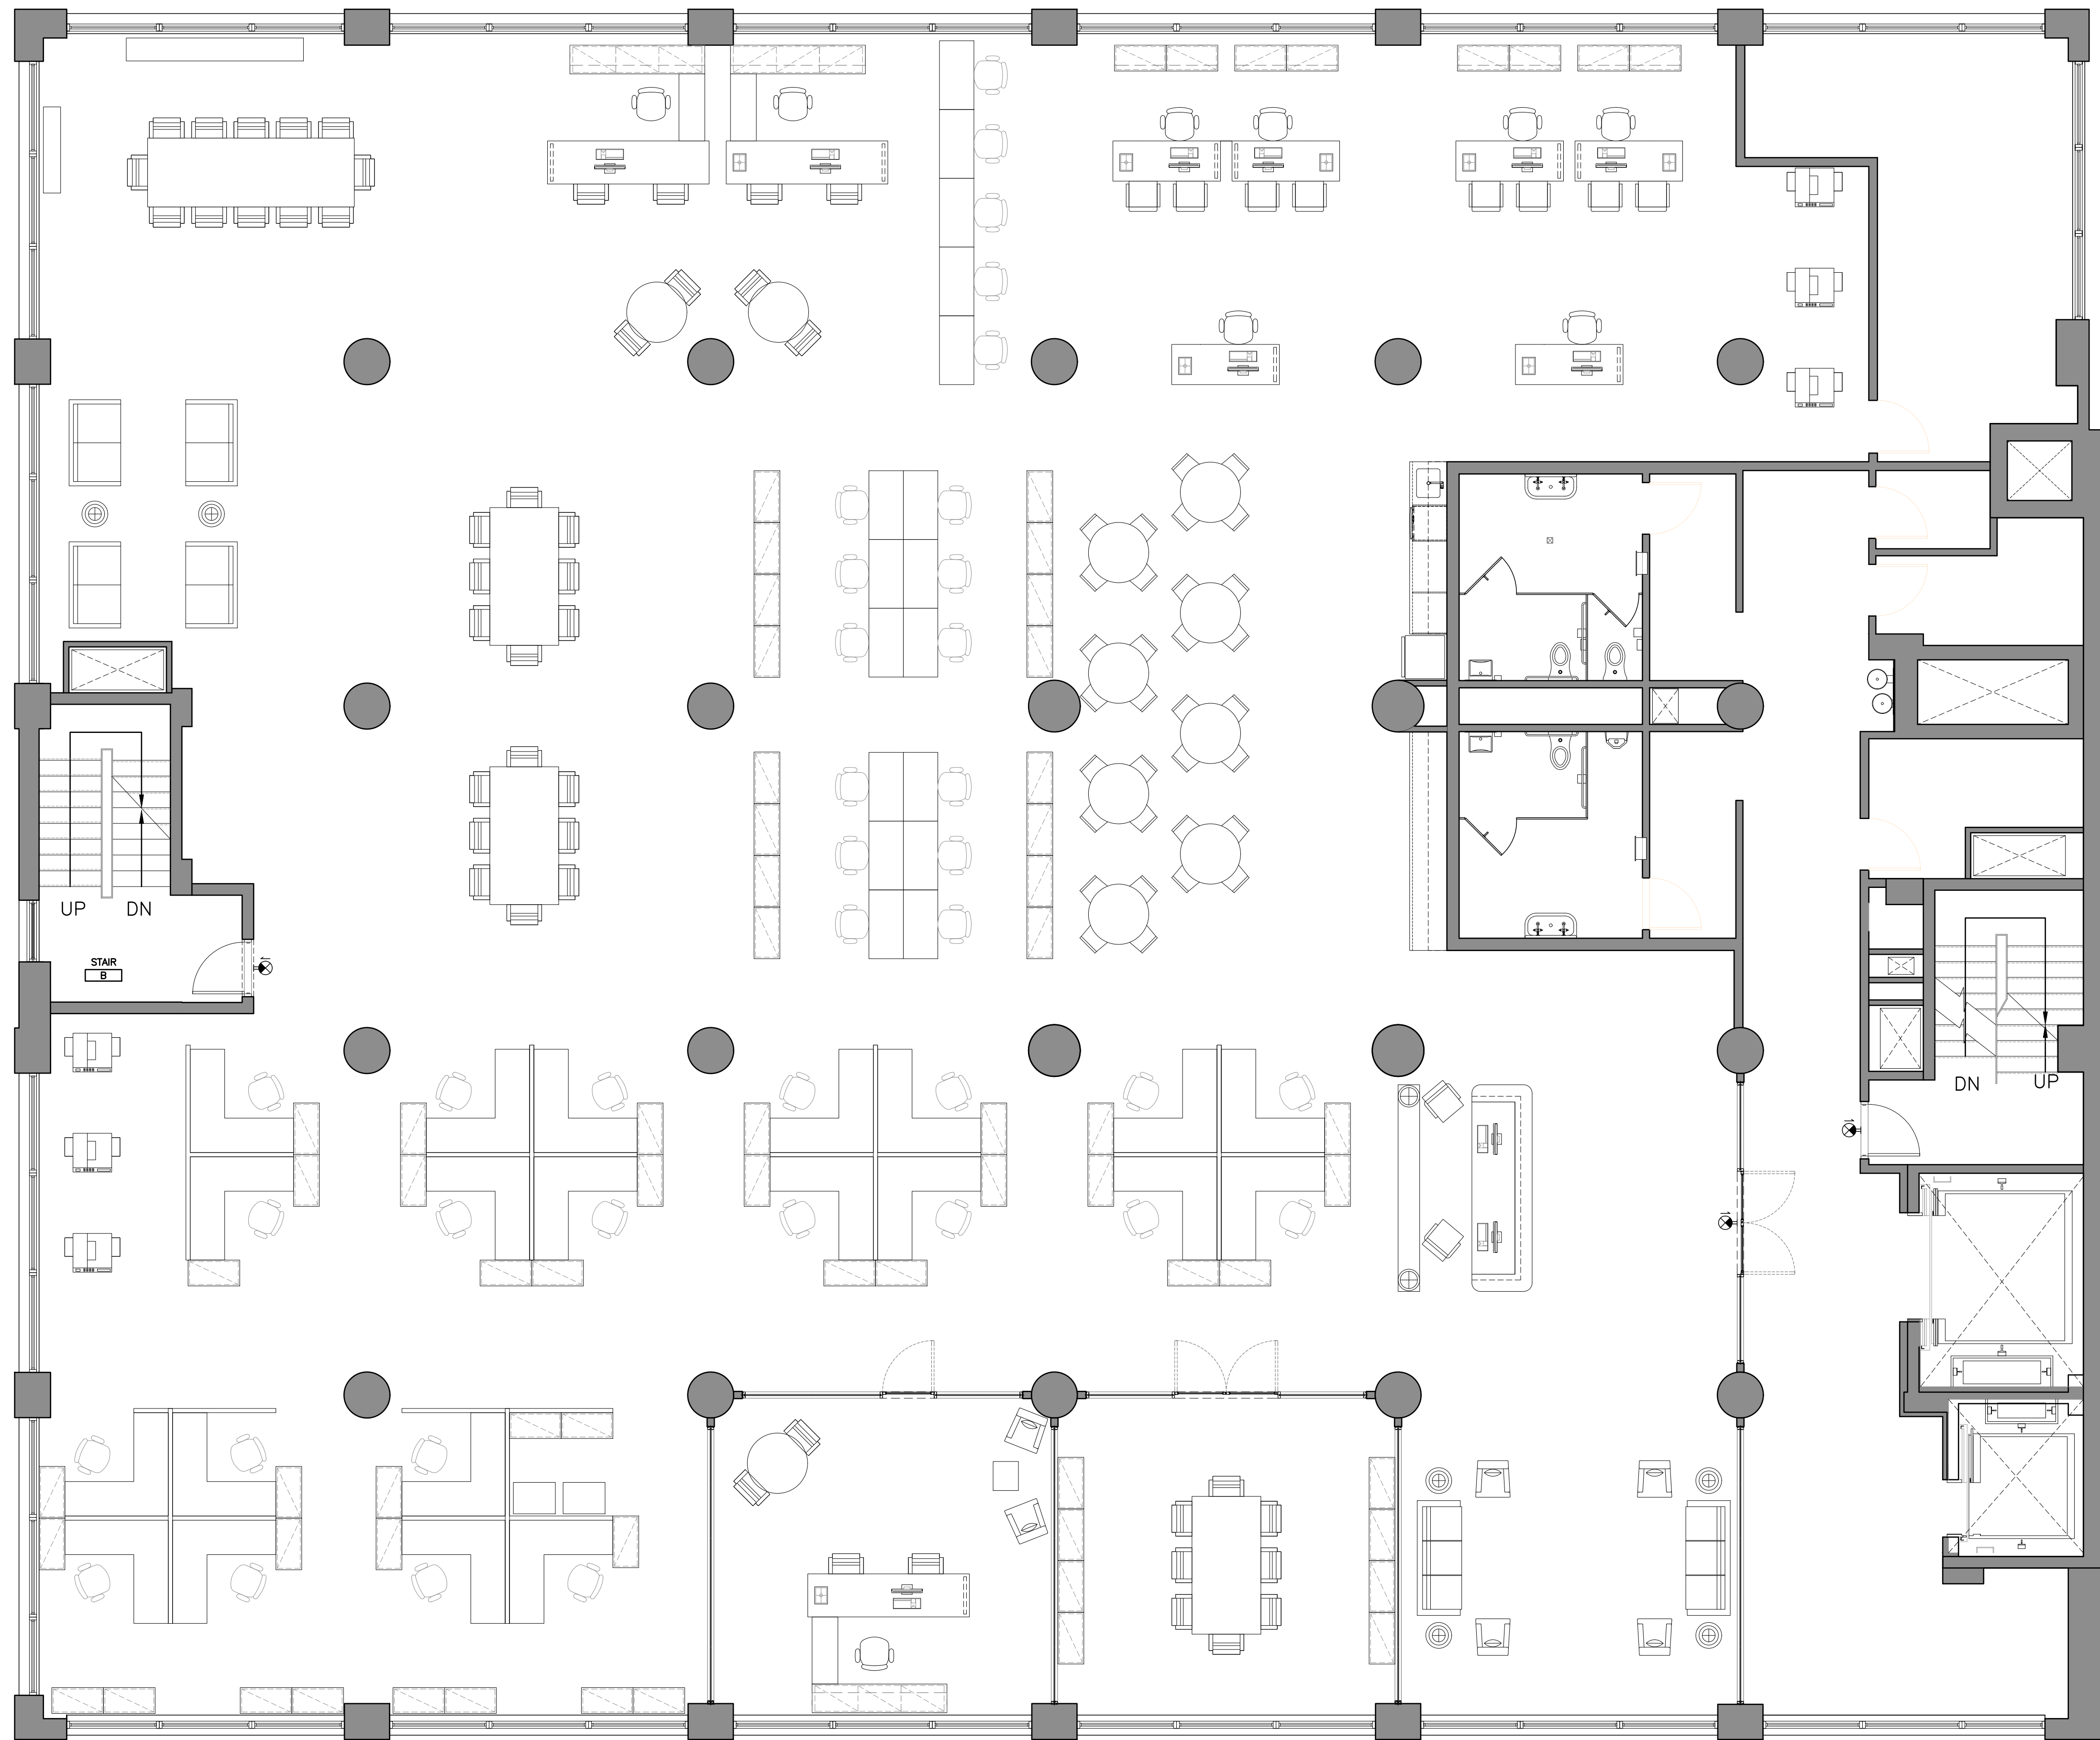

5TH FLOOR PLAN, TEST FIT
SCALE: 3/16" = 1'-0"

8TH FLOOR PLAN, TEST FIT
SCALE: 3/16" = 1'-0"