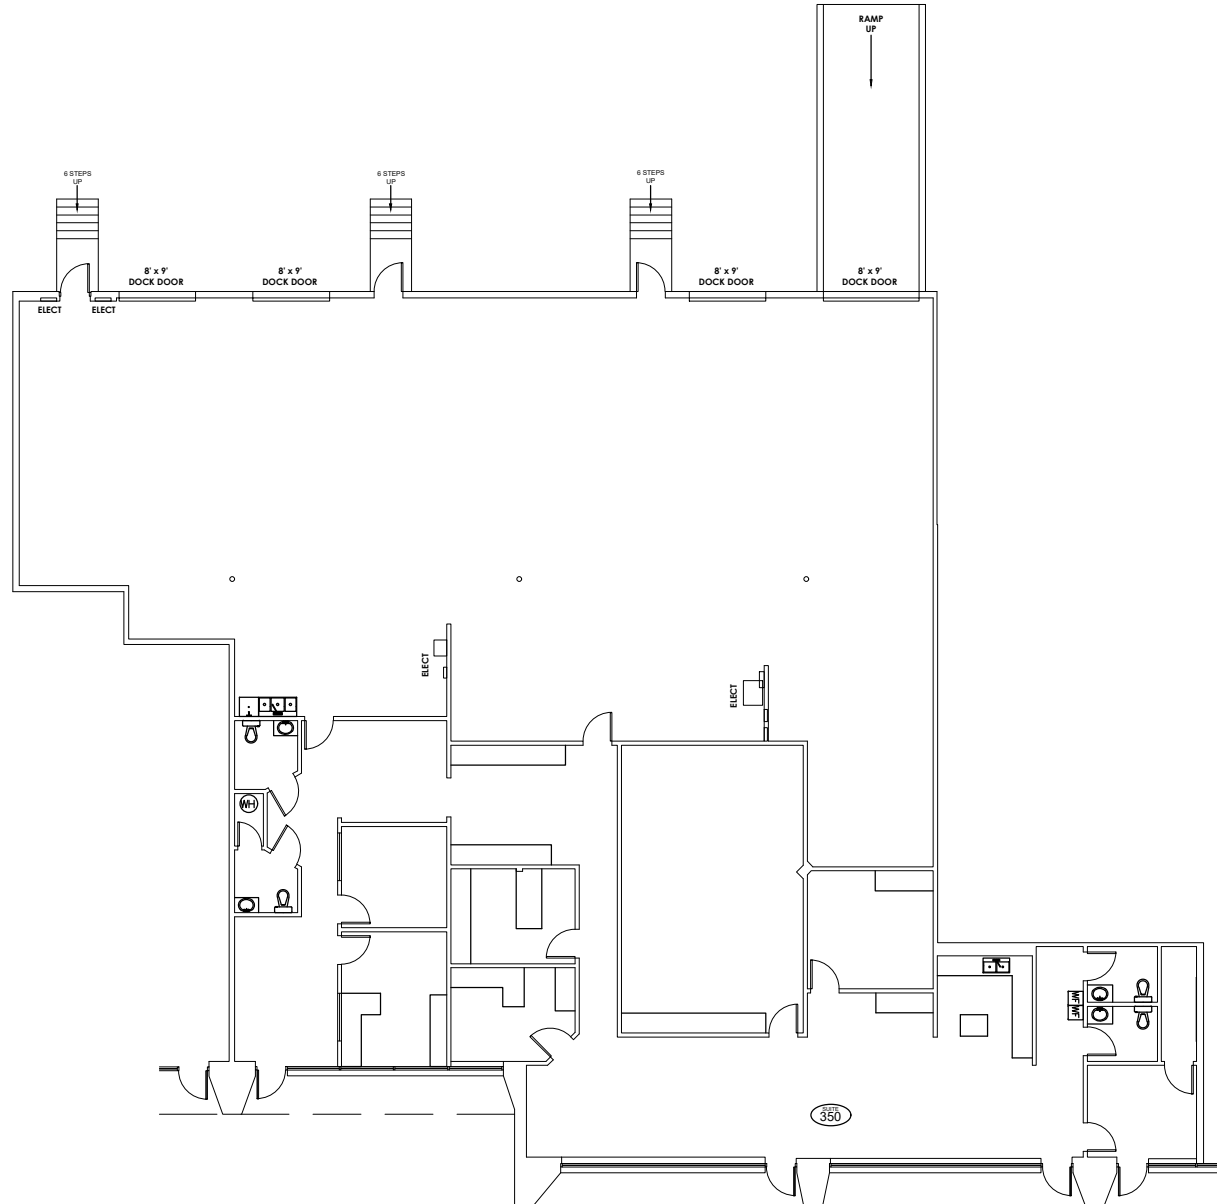

Property Key

3904 Corporex Drive As Built Marketing Package
3904 Corporex Drive, Tampa, FL 33619

Building: 3
Suite: 350
Sheet: A-3

Scale: Not to Scale
Sheet Size: 8.5" x 11"
Not For Construction

Total Area - 9,534 SF

Building Information

DECK HEIGHT:	17'-4"
CEILING HEIGHT:	8'-11"
CLEAR HEIGHT:	15'-11"
SPRINKLERED:	No

As Built Floor Plan for Marketing