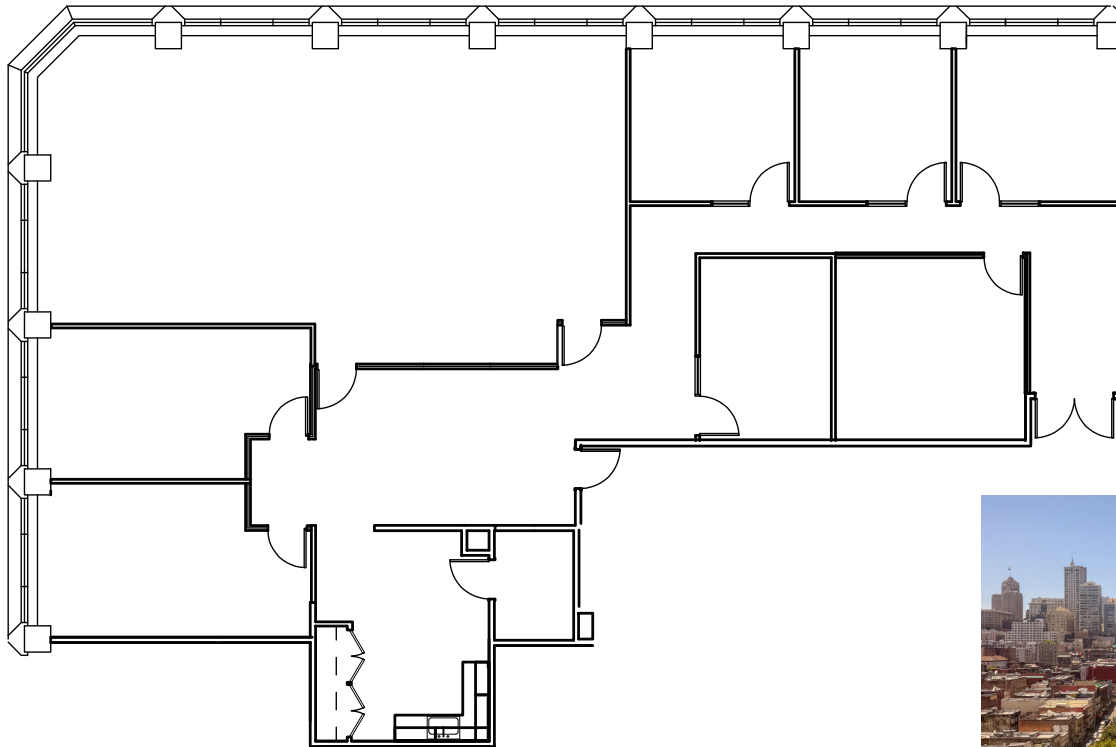

Suite 1475 - As built

4,211 RSF

- 7 enclosed rooms
- Large training room or team room
- Kitchen
- Bright corner suite with double door identity
- Available now

601

Kelly Glass
415.322.5062
kelly.glass@avisonyoung.com
RE Lic #01335179