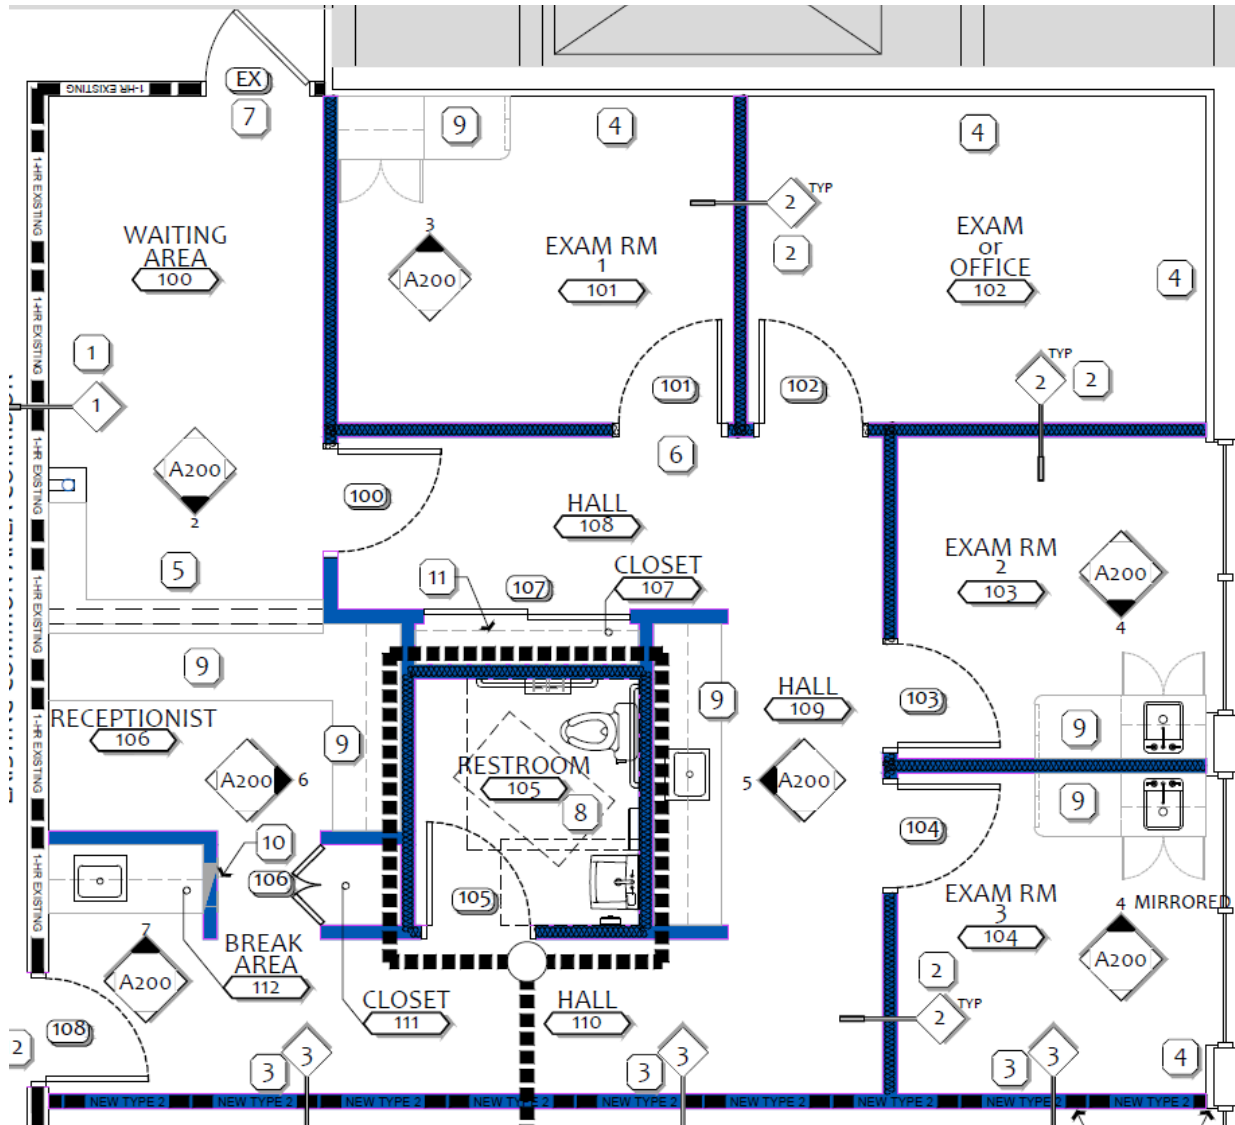

GREENFIELD PROPERTIES, INC.

The Addison Medical & Professional Office Park
6290 Linton Boulevard, Suite 103 – Spec Space (Approx. 1,150 RSF)

GREENFIELD PROPERTIES, INC.

The Addison Medical & Professional Office Park

6290 Linton Boulevard, Suite 103 – Spec Space (Approx. 1,150 RSF) or Suite 103 Expansion

Pink Area – Potential Expansion or standalone office space