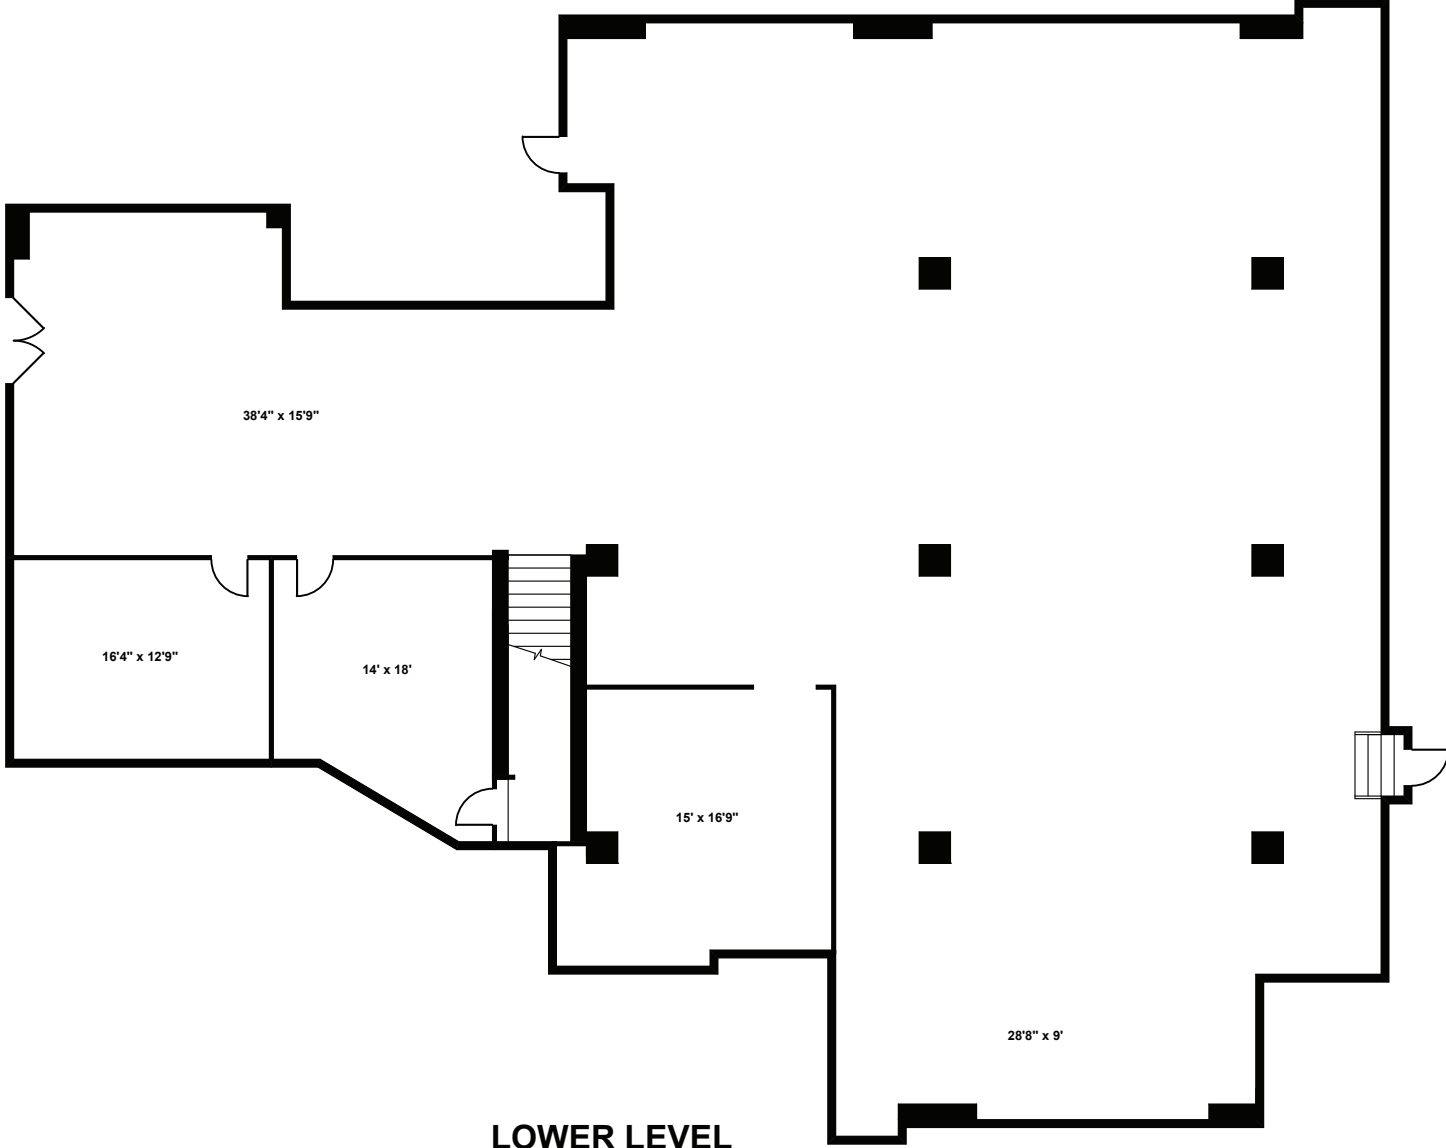

159 West 25th Street

ALL DIMENSIONS ARE APPROXIMATE

LOWER LEVEL