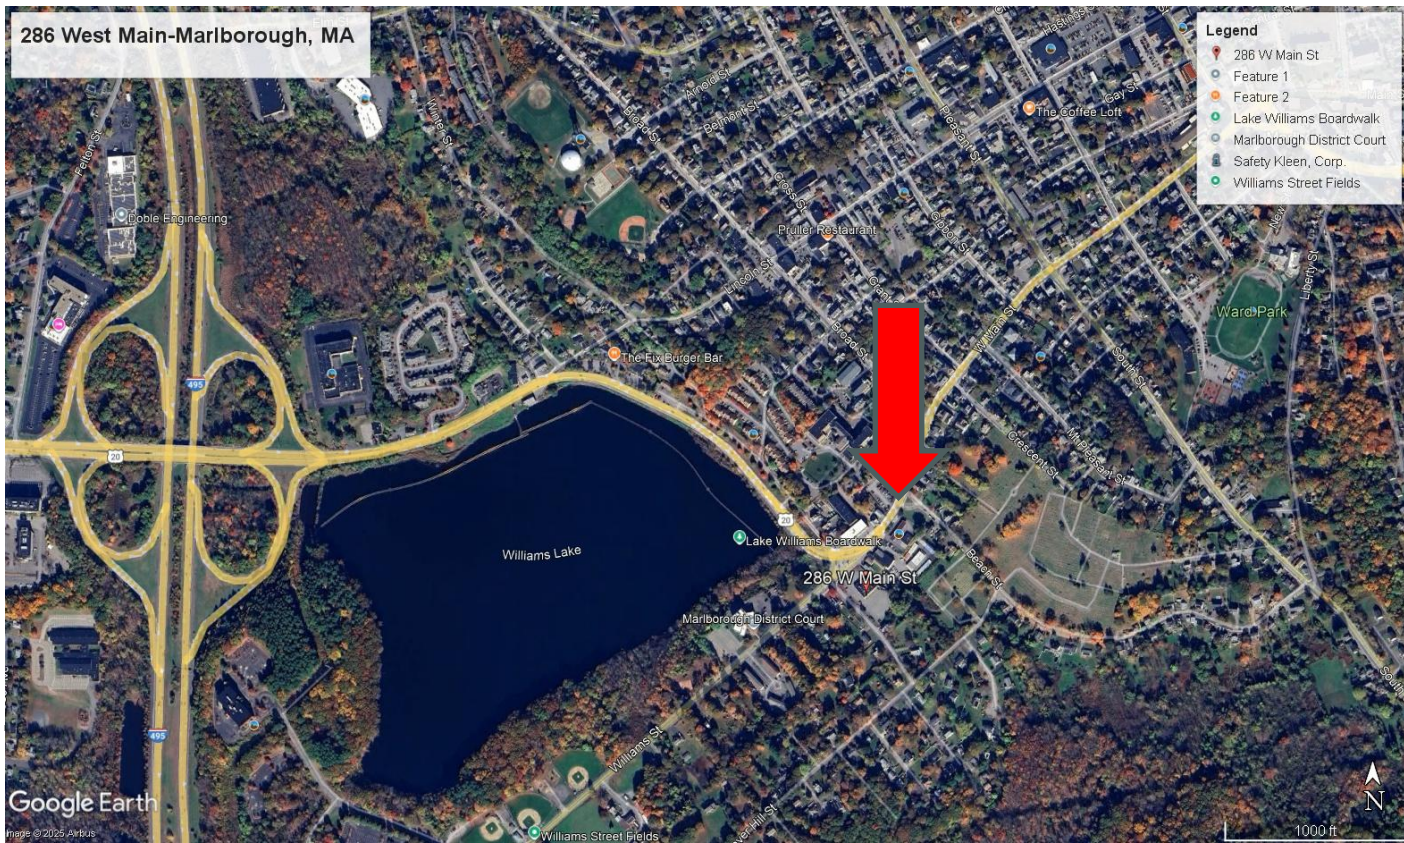

1,600 Square Feet Available

286 West Main Street
Marlborough, MA

This property containing D'Angelo Sandwich Shop
is centered in the busy retail corridor of Rte. 16 and Rte. 109.

323 Manley Street West Bridgewater, MA 02379 508.586.8456

Aerial

Demographics

	<u>1 Mile</u>	<u>3 Miles</u>
2020 Population	3,100	32,356
Avg HHINC	\$ 105,832	\$ 121,896

Traffic Count: 26,790 cars per day

Site Plan

222 Manly Street, West Bridgewater, MA

286 West Main Street Marlborough, MA