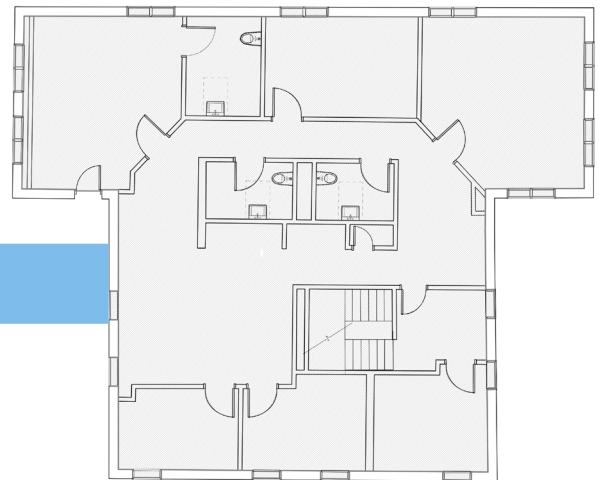

1 Wadleigh Place

SOUTH BOSTON, MA

**NEWLY
RENOVATED
OFFICE SPACE
FOR LEASE**

1 Wadleigh Place

SOUTH BOSTON, MA

The office building at 1 Wadleigh Place has +/- 2,167 SF on 2nd floor and +/- 2,456 SF on the 3rd floor available to lease. The suites can be leased together or separately. Recently renovated with new paint, carpet and kitchenette.

Second Floor | 2,167 SF

Third Floor | 2,456 SF

Neighborhood Amenities

Tatte
BAKERY & CAFÉ

B/SPOKE

CANNONBALL
CAFÉ

MIKE EDWARD
President
617.678.7828
medward@perrycre.com

TYLER HILSON
Vice President
617.842.9440
thilson@perrycre.com