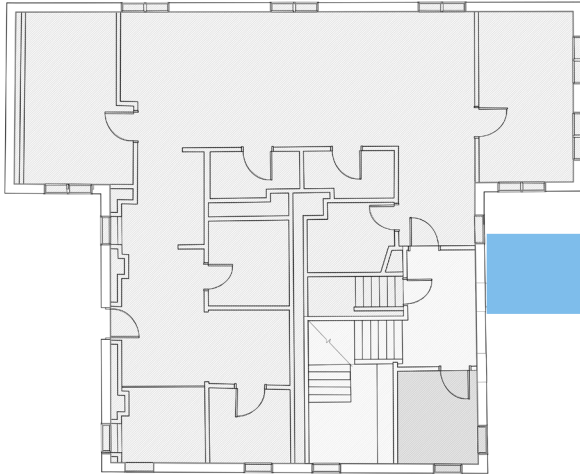

1 Wadleigh Place

SOUTH BOSTON, MA

**NEWLY
RENOVATED
OFFICE SPACE
FOR LEASE**

1 Wadleigh Place

SOUTH BOSTON, MA

The office building at 1 Wadleigh Place has +/- 2,167 SF on 2nd floor and +/- 2,456 SF on the 3rd floor available to lease. The suites can be leased together or separately. Recently renovated with new paint, carpet and kitchenette.

Second Floor | 2,167 SF

Third Floor | 2,456 SF

Neighborhood Amenities

Tatte
BAKERY & CAFÉ

B/SPOKE

CANNONBALL
CAFÉ

MIKE EDWARD
President
617.678.7828
medward@perrycre.com

TYLER HILSON
Vice President
617.842.9440
thilson@perrycre.com