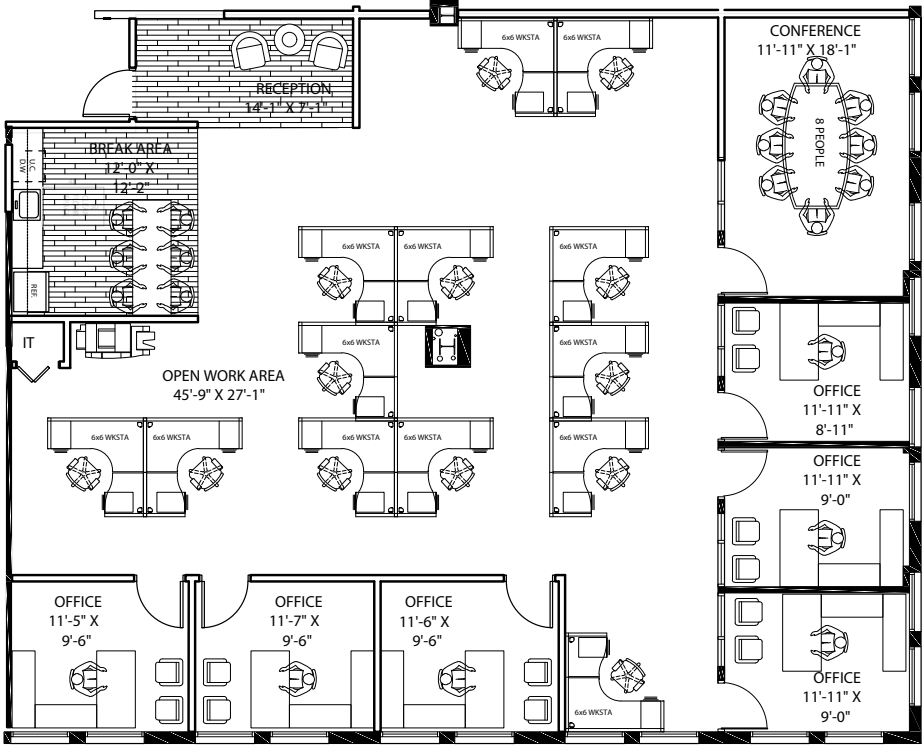

WESTON CORPORATE CENTER

2500 WESTON RD, WESTON, FL 33331

WCC I

SUITE 325 | 3,154 SF

SPEC SUITE

BLANCA COMMERCIAL REAL ESTATE, INC.  
LICENSED REAL ESTATE BROKER | BLANCACRE.COM

CHRIS GALLAGHER | 954.465.2624  
chris.gallagher@blancacre.com