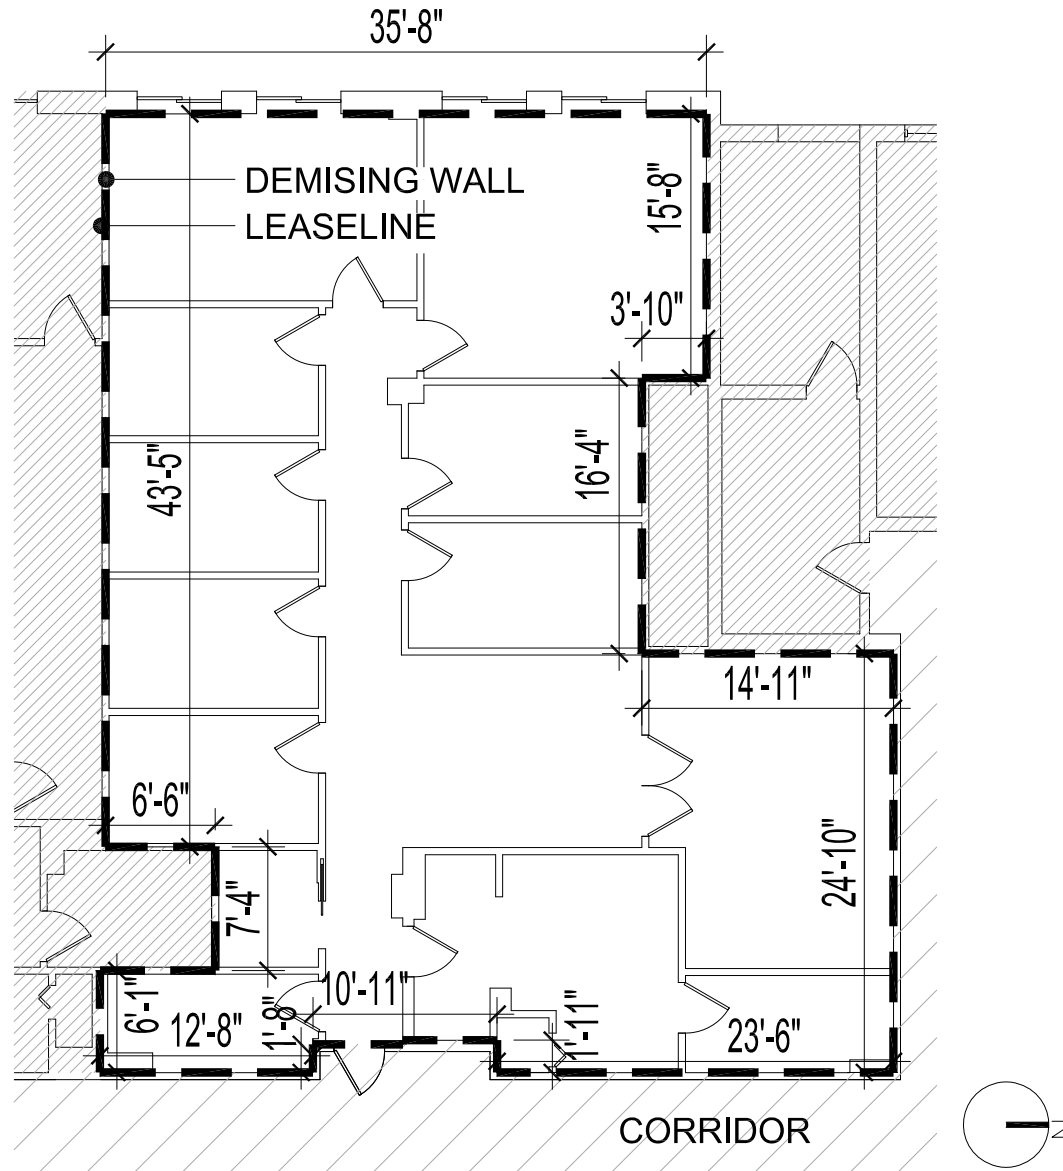

477 ROSEMARY

Suite 216: 2,606 SF

For more information, please contact:

JON BLUNK
561-288-9556
jblunk@tcrefl.com

KYLE PASCIUTO-KENNY
339-793-3573
kpasciuto@tcrefl.com