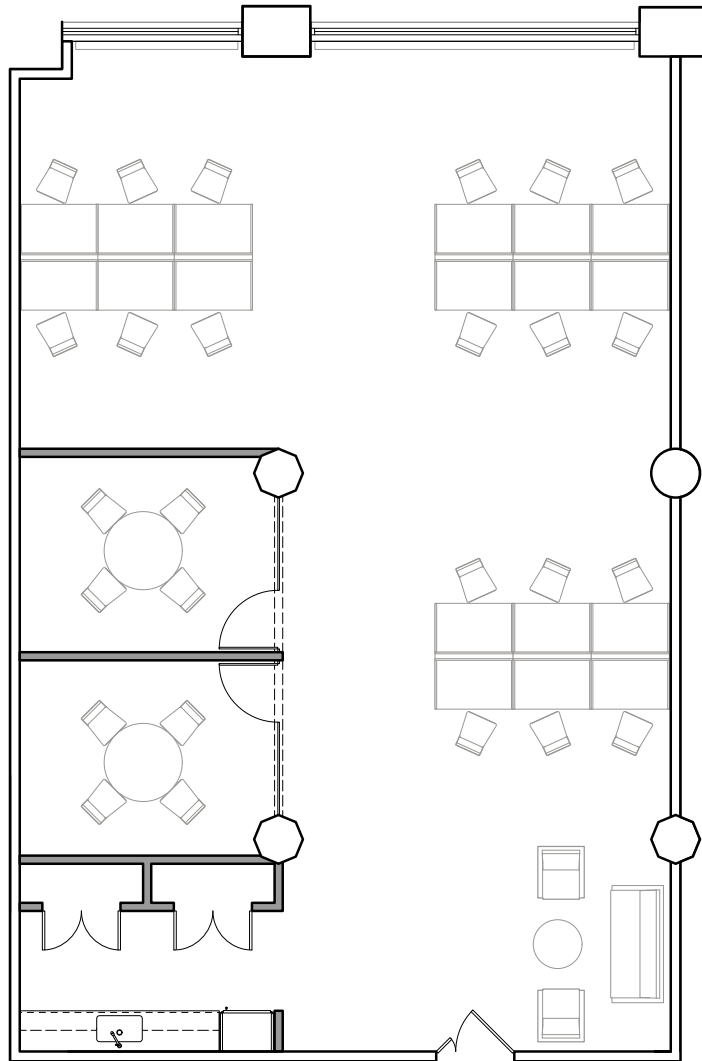

45 Main Street

Space to Work

Suite 608

Total Square Footage: 2,668 RSF